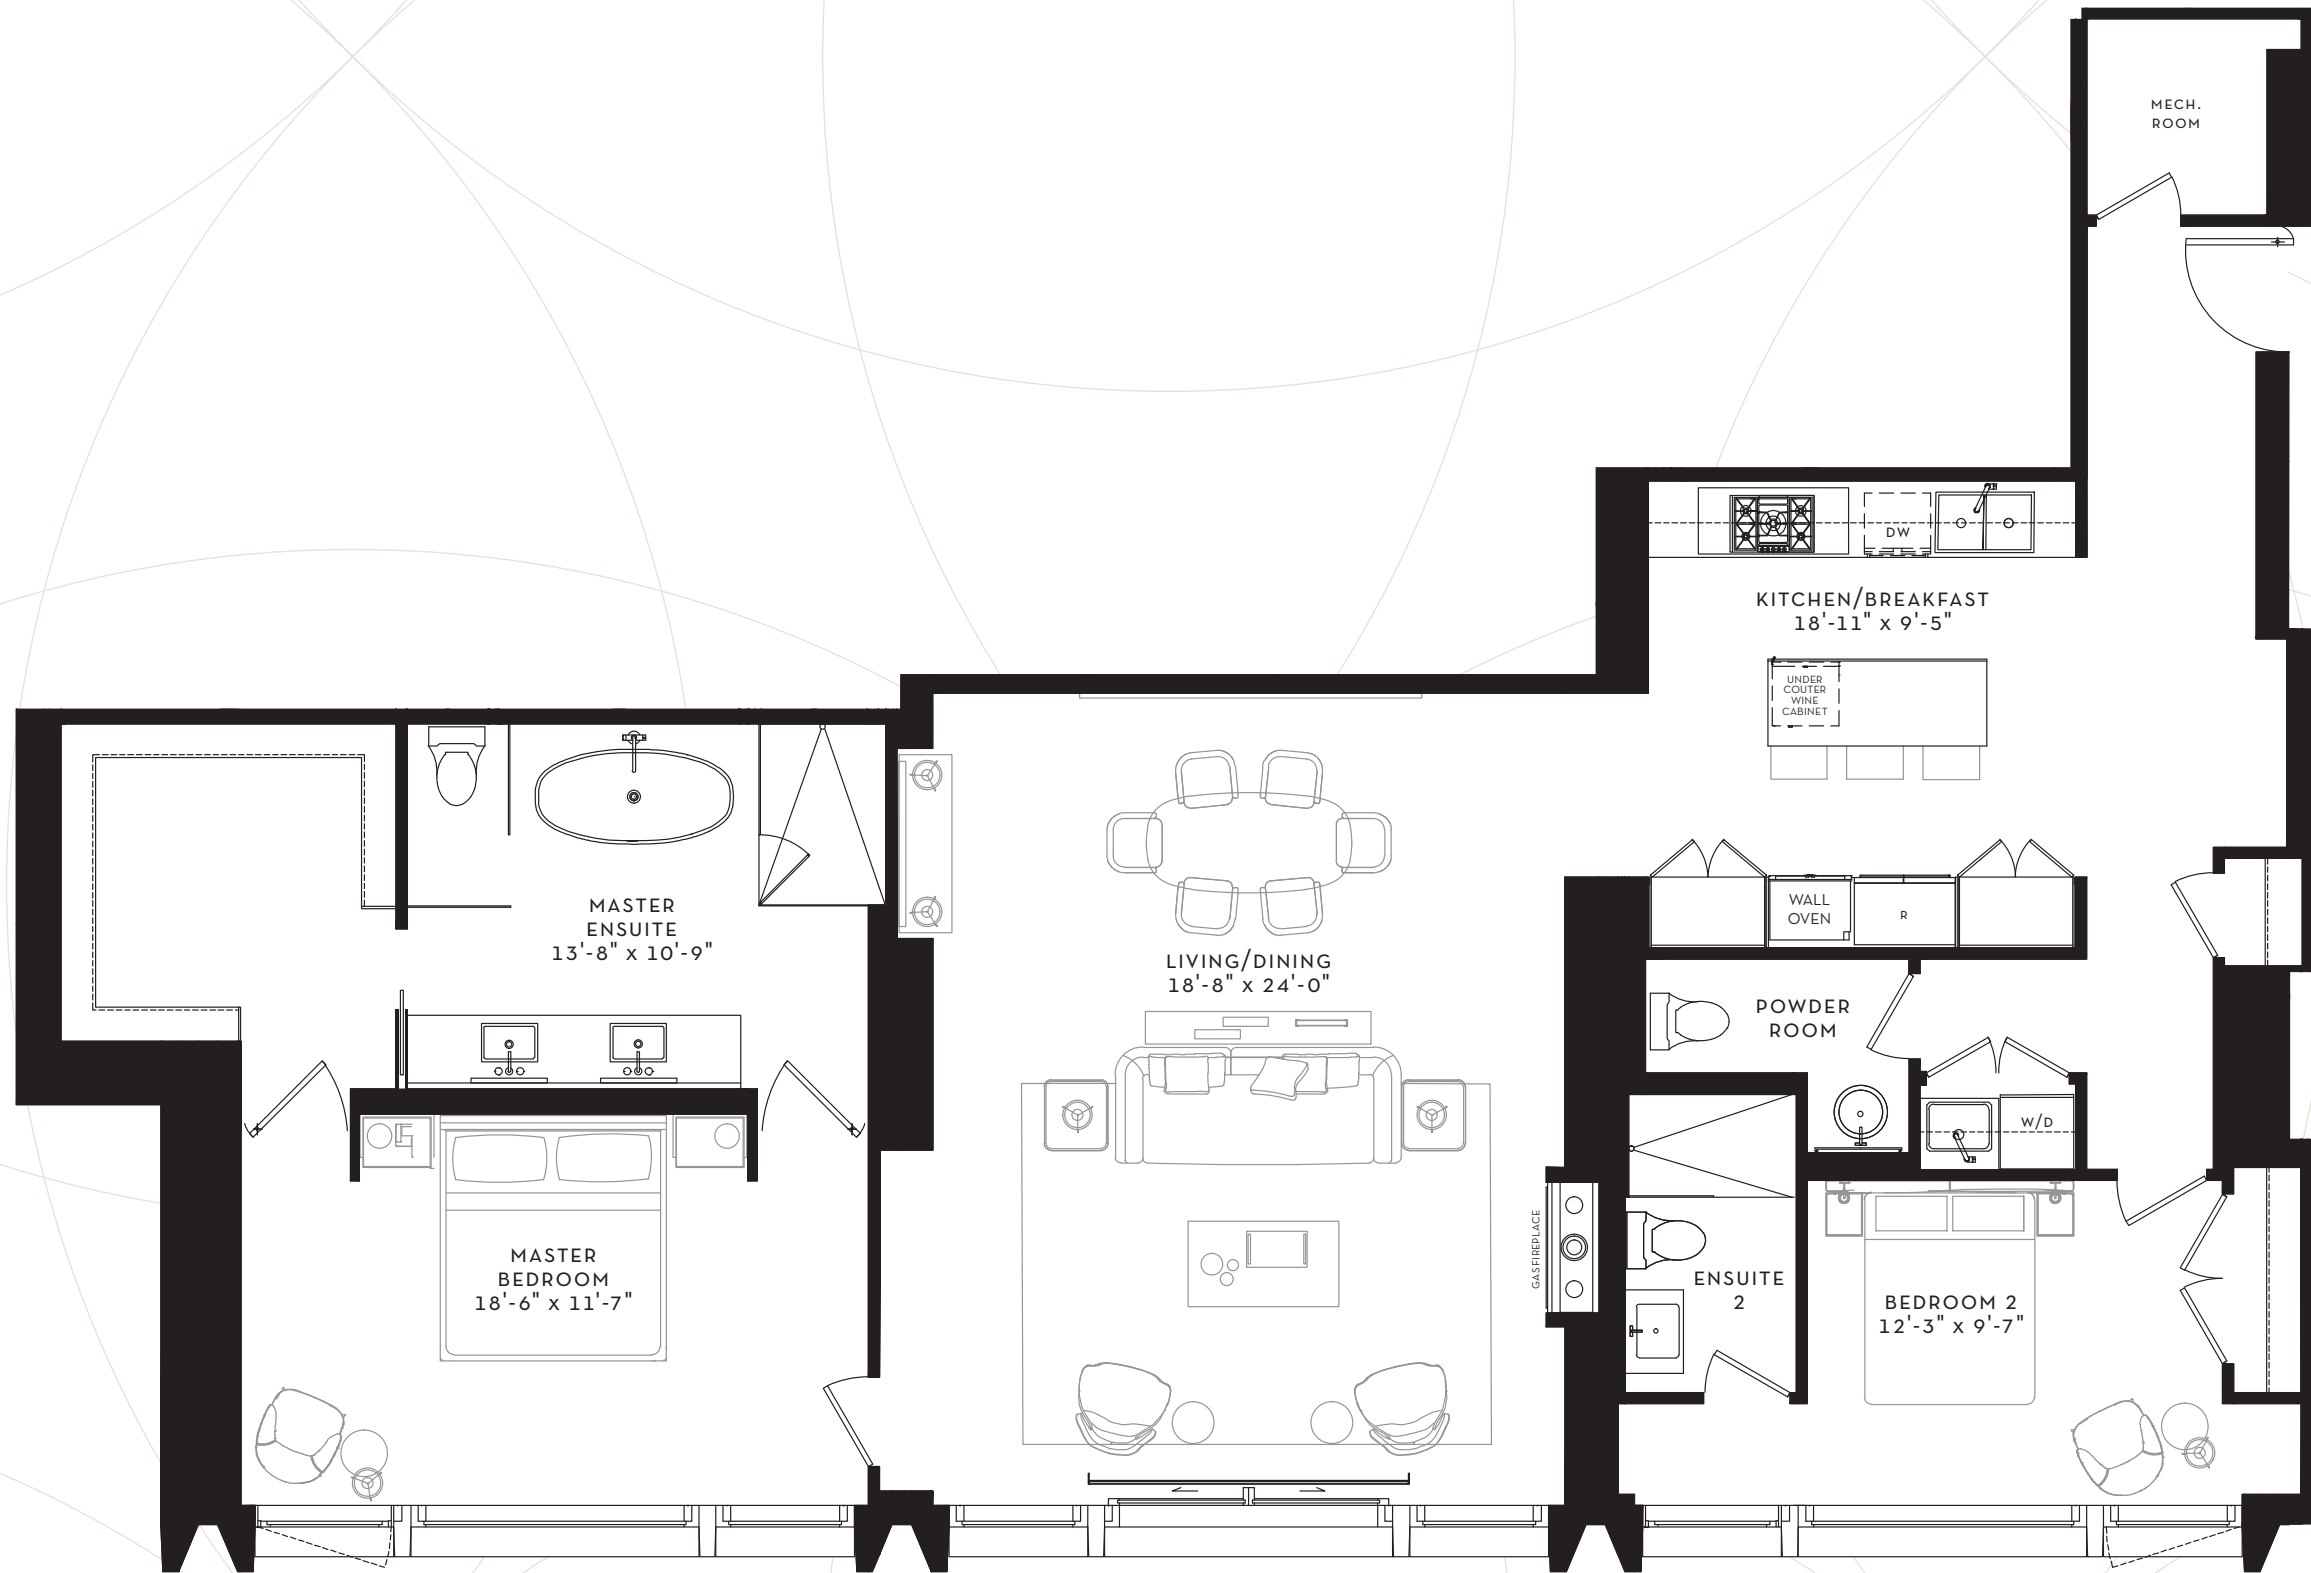

SCOLLARD

YORKVILLE

SUITE 6-8 EN

2 BEDROOM  
1852 SQ. FT.

MECH.  
ROOM

KITCHEN/BREAKFAST  
18'-11" x 9'-5"

MASTER  
ENSUITE  
13'-8" x 10'-9"

LIVING/DINING  
18'-8" x 24'-0"

POWDER  
ROOM

MASTER  
BEDROOM  
18'-6" x 11'-7"

ENSUITE  
2

BEDROOM 2  
12'-3" x 9'-7"

02

FLOOR 6-8  
1852 SQ. FT.