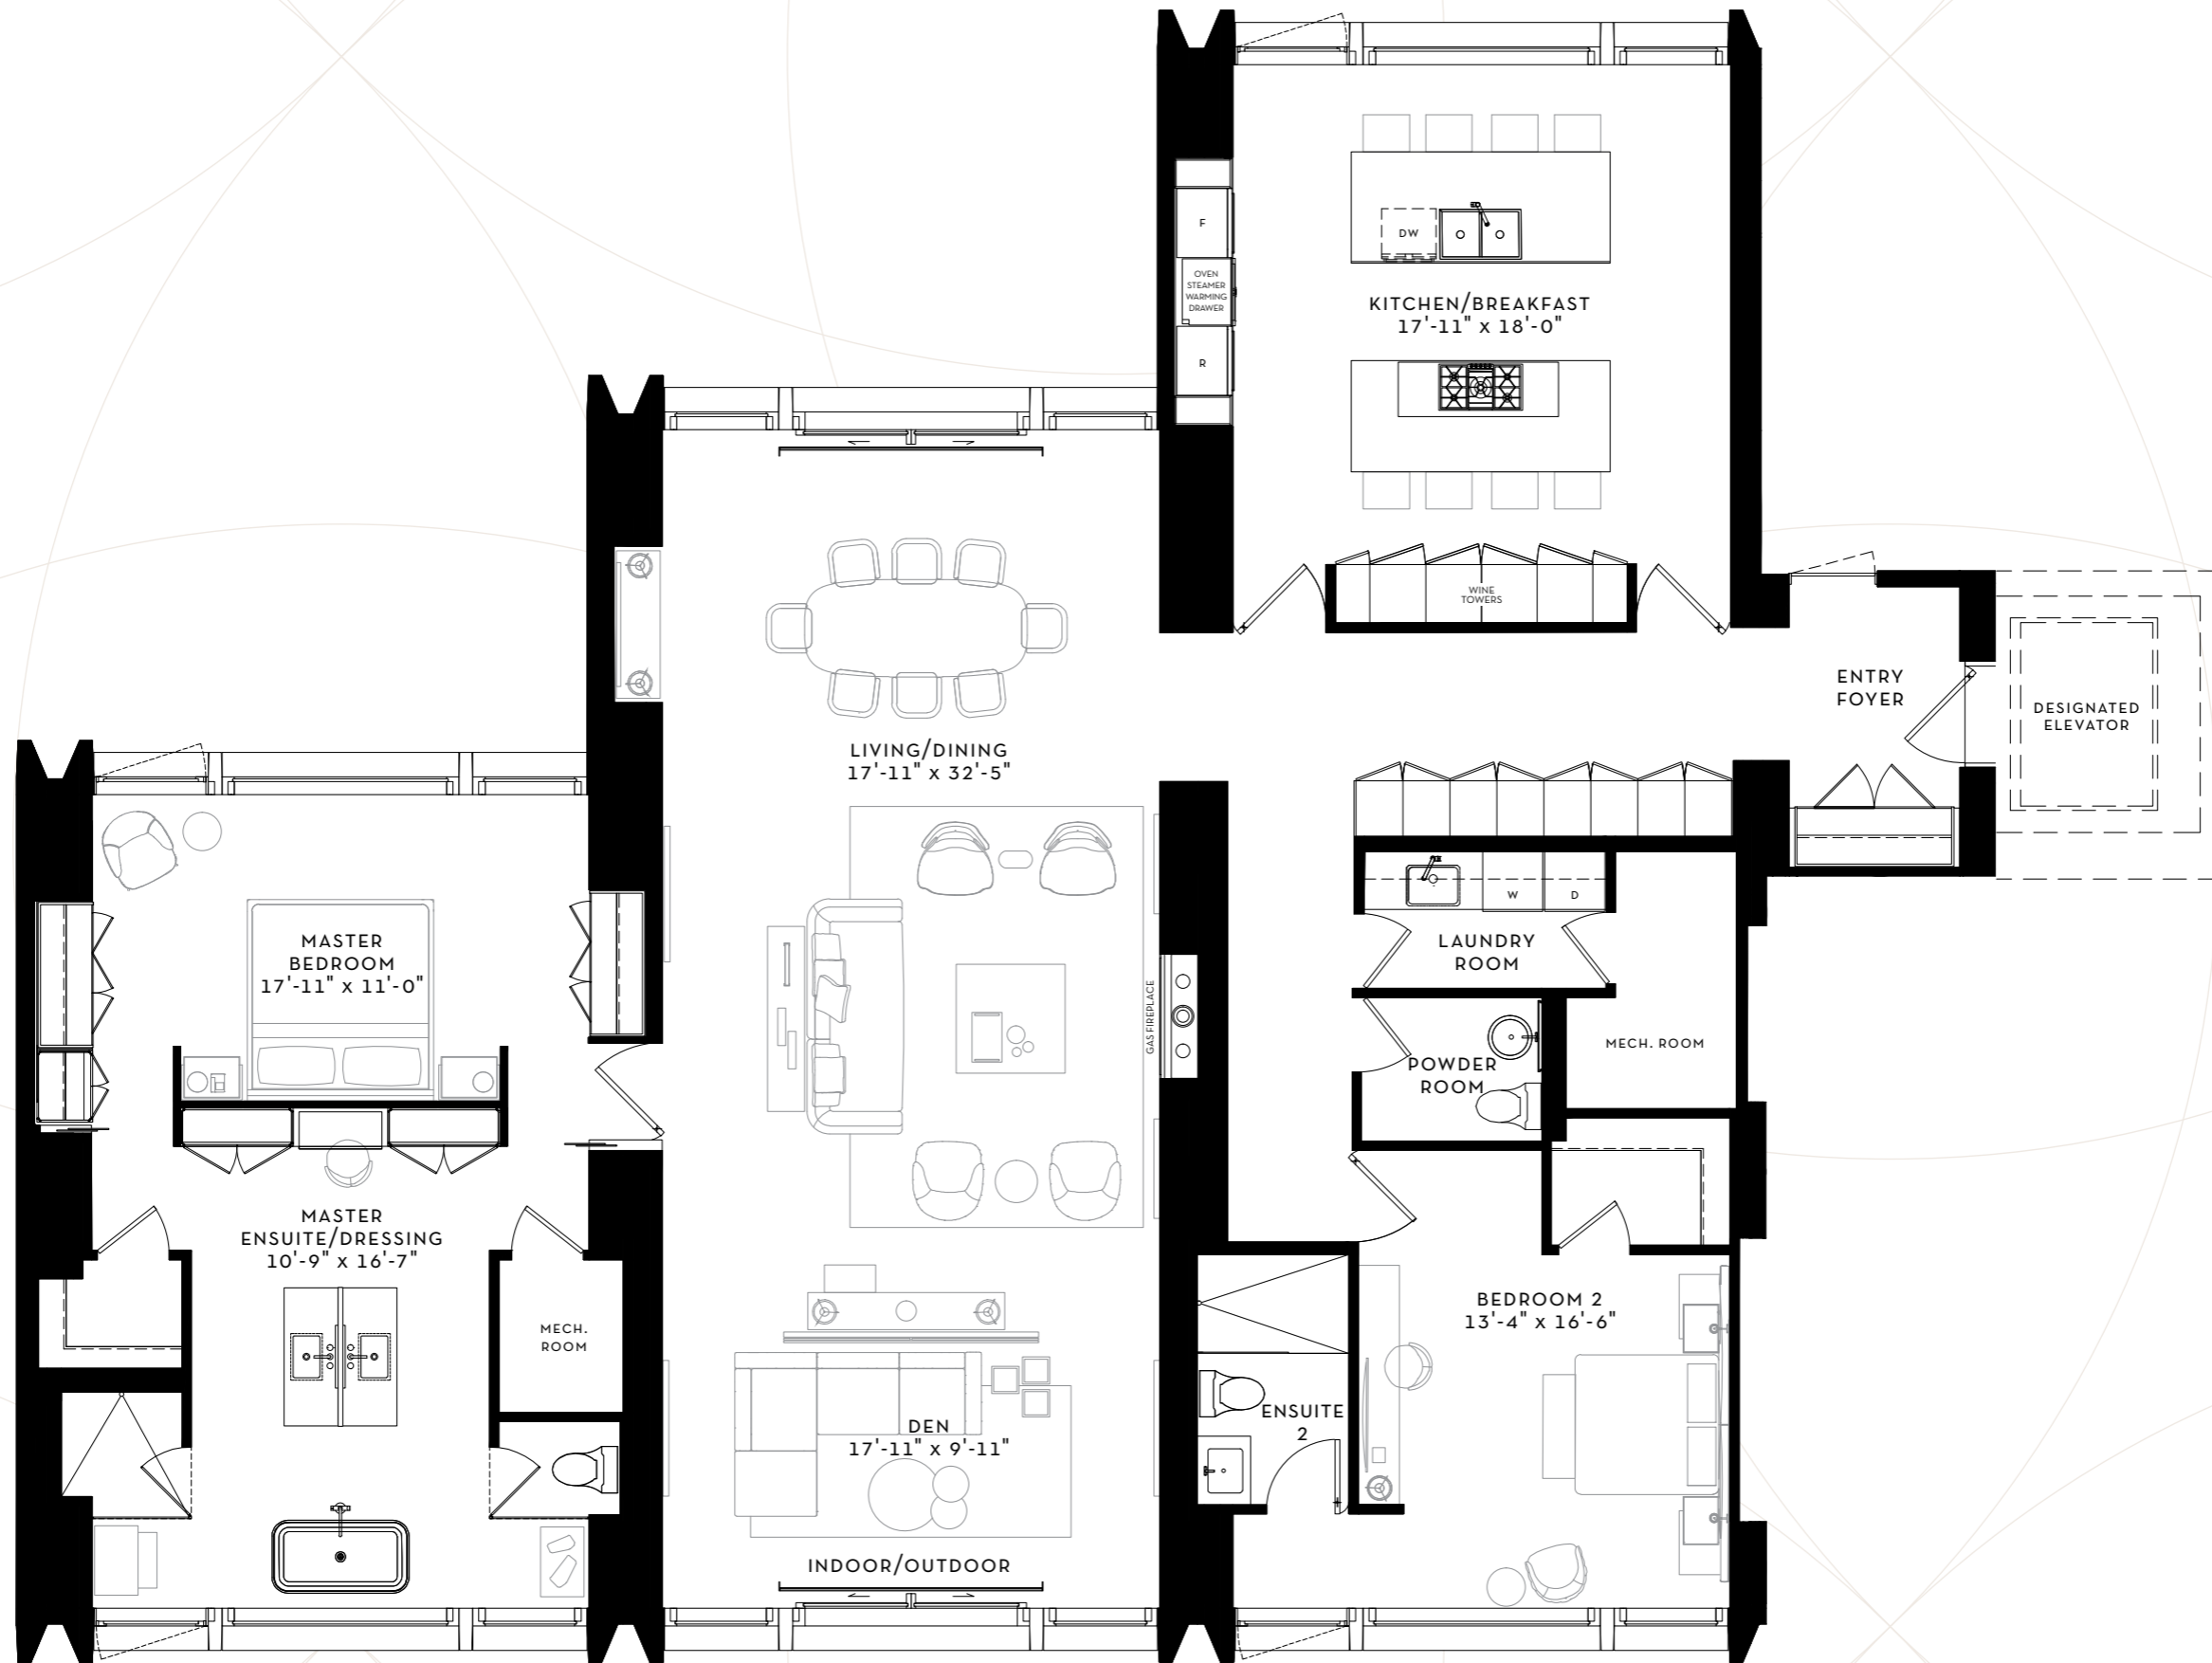

SCOLLARD

YORKVILLE

SUITE 21-25N

2 BEDROOM + DEN  
2854 SQ. FT.

FLOOR 21-25  
2854 SQ. FT.