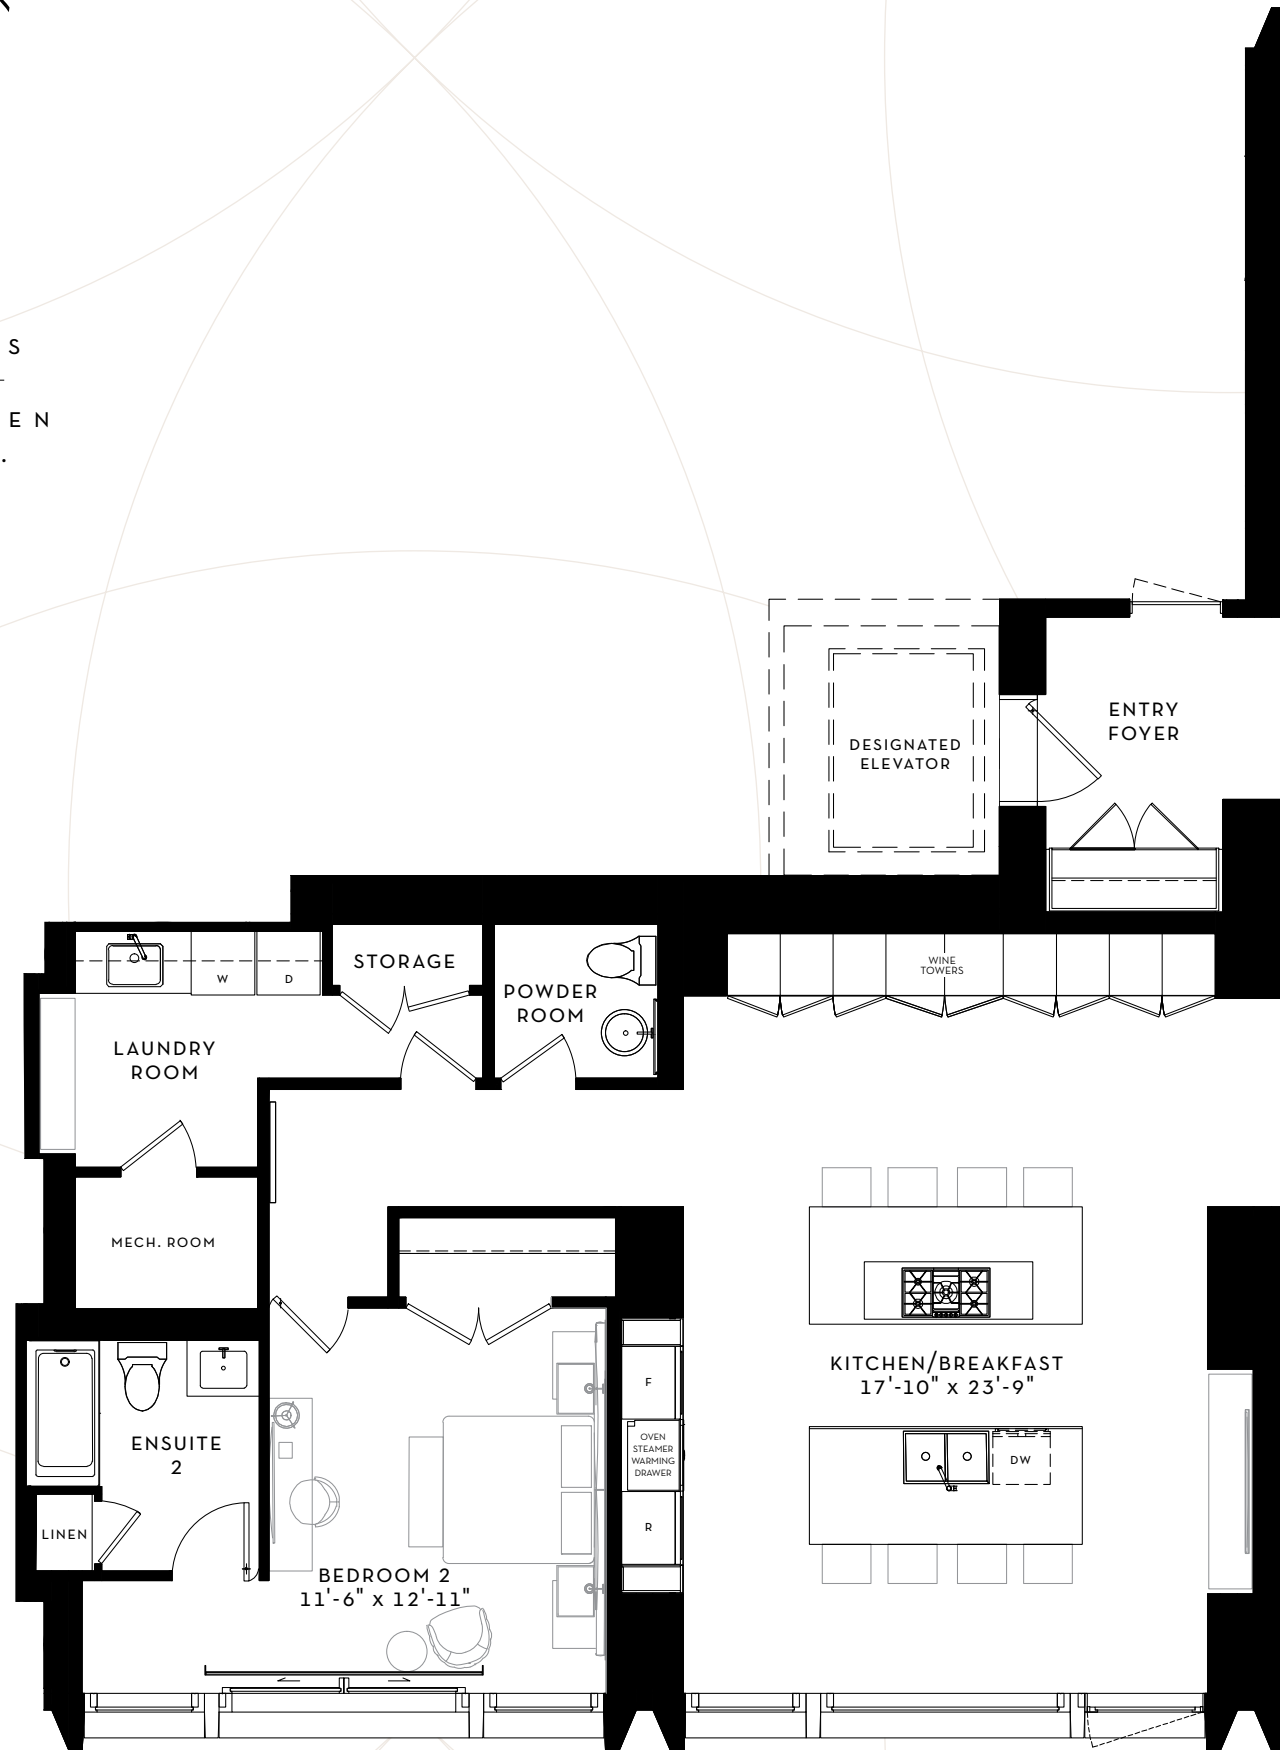

SCOLLARD

YORKVILLE

SUITE 21-27S

2 BEDROOM + DEN  
2861 SQ. FT.

FLOOR 21-25  
2861 SQ. FT.

FLOOR 26-27  
2861 SQ. FT.