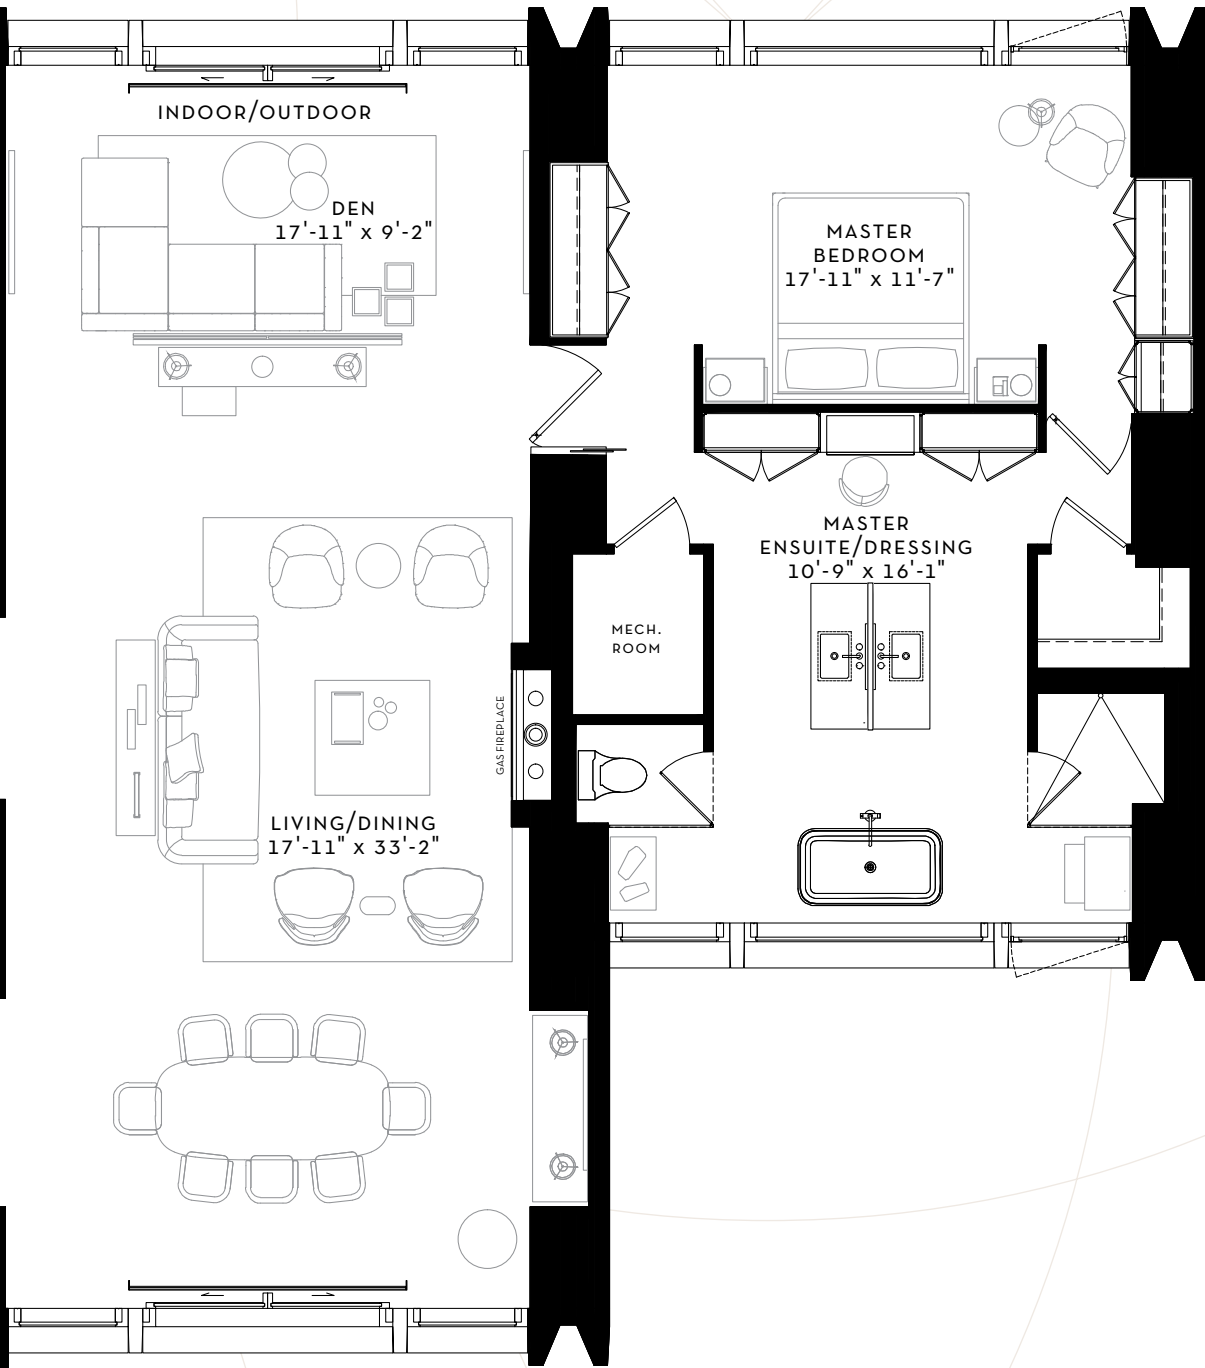

SCOLLARD

YORKVILLE

SUITE 21-27S

2 BEDROOM + DEN  
2861 SQ. FT.

FLOOR 21-25  
2861 SQ. FT.

FLOOR 26-27  
2861 SQ. FT.