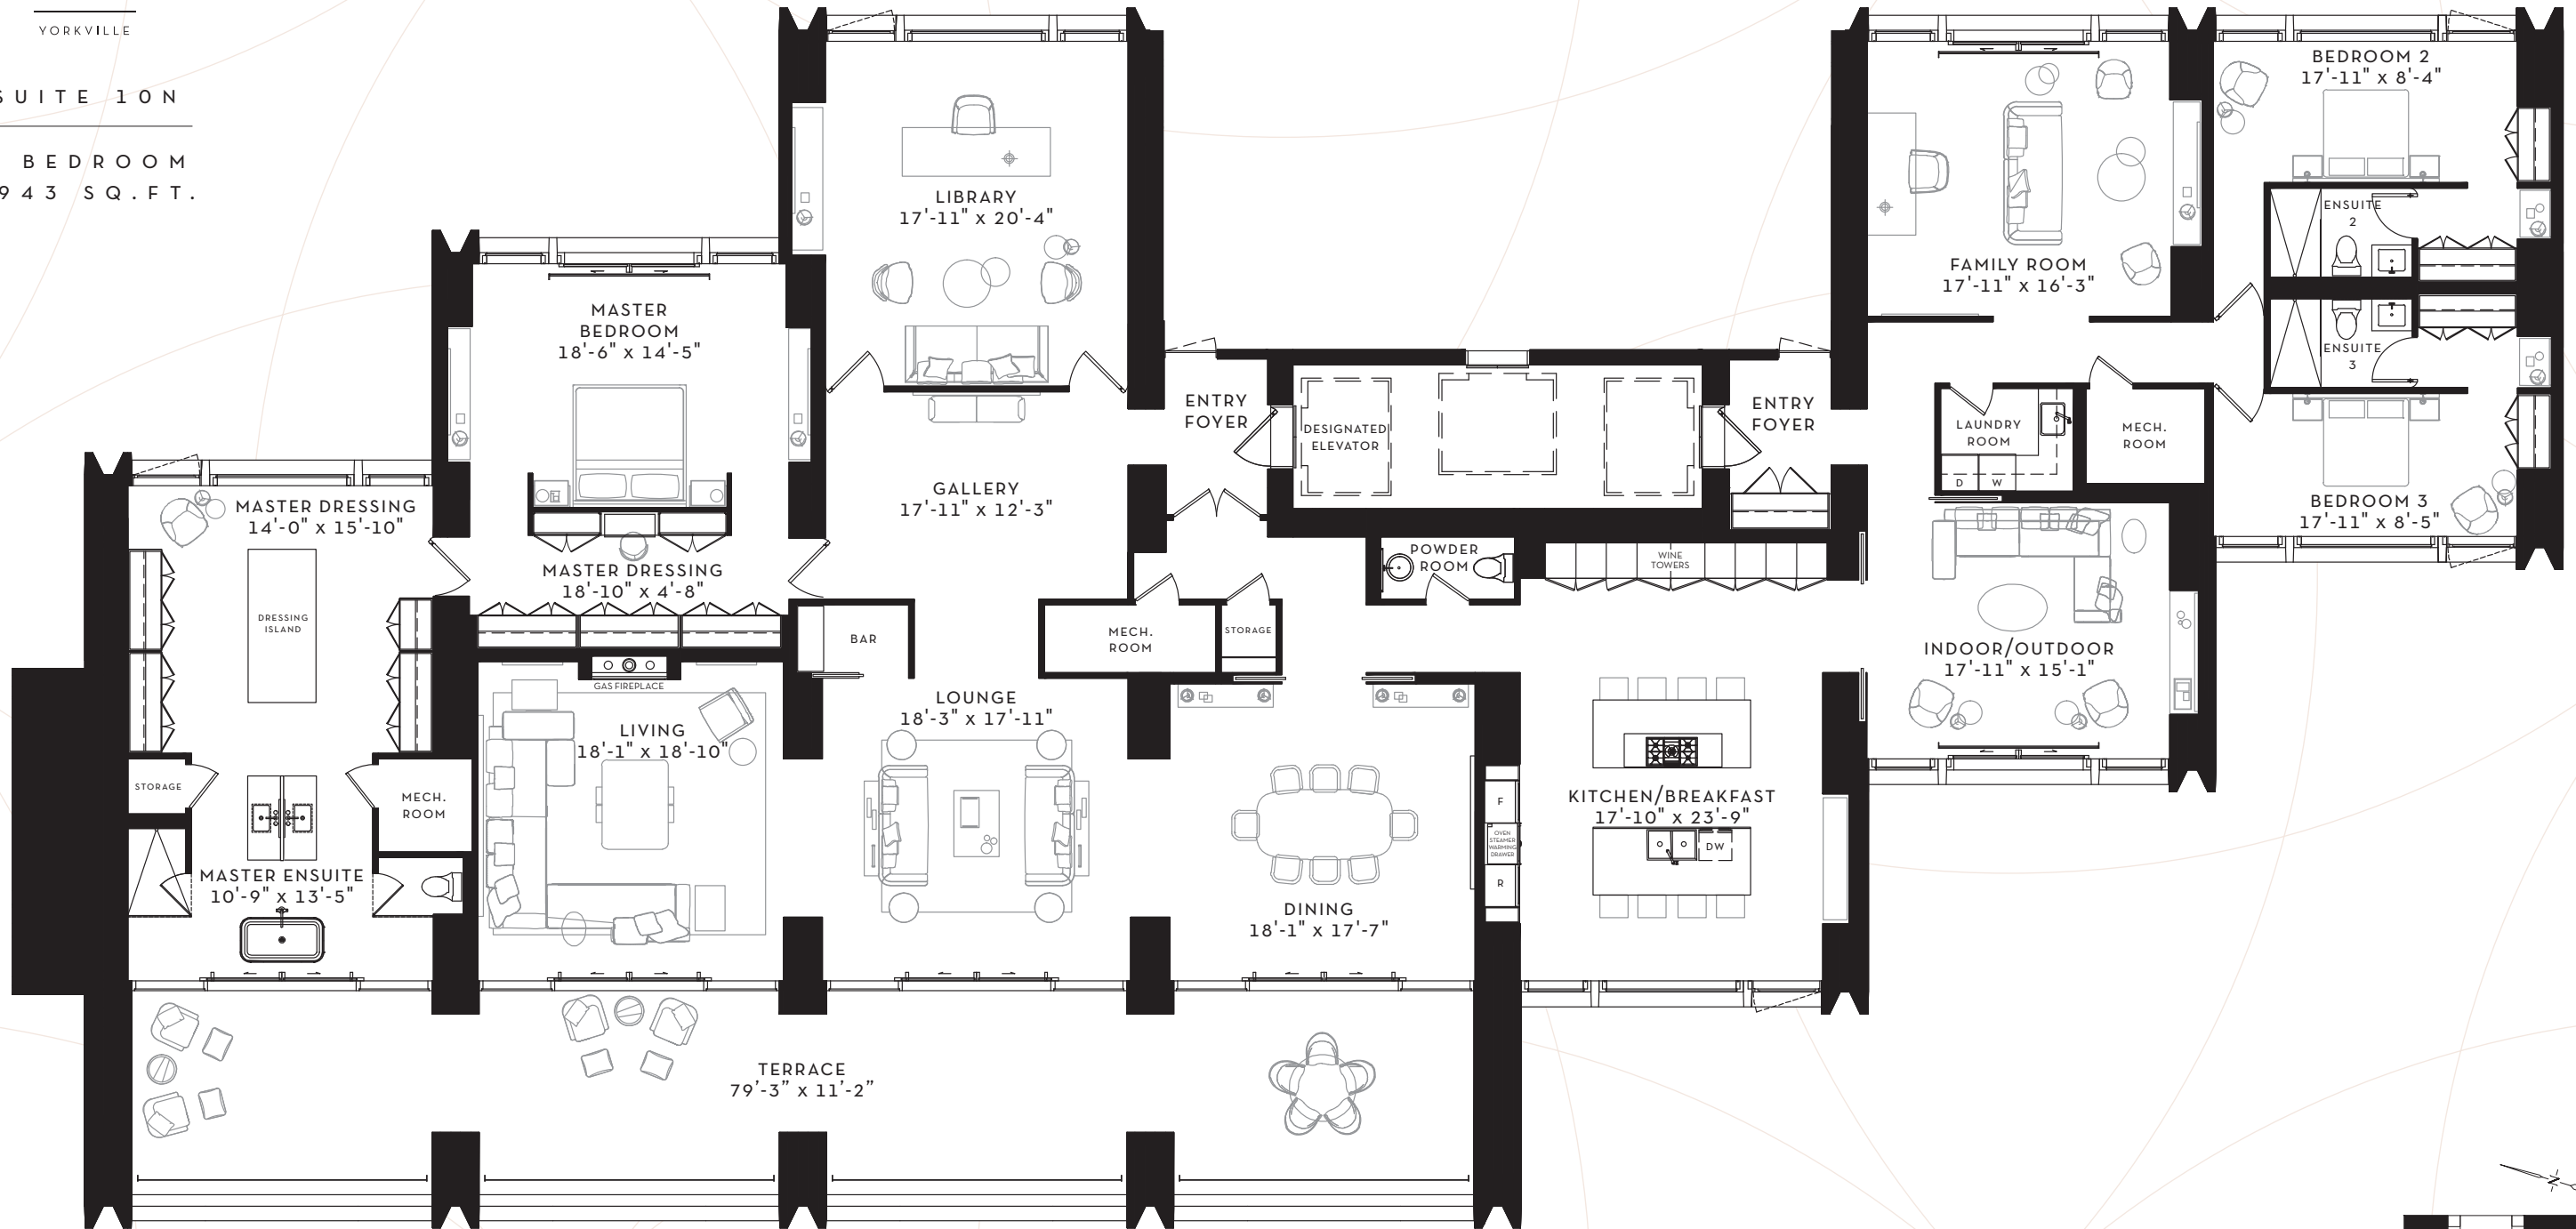

SCOLLARD

YORKVILLE

SUITE 10N

3 BEDROOM  
5943 SQ. FT.

FLOOR 10  
5943 SQ. FT.