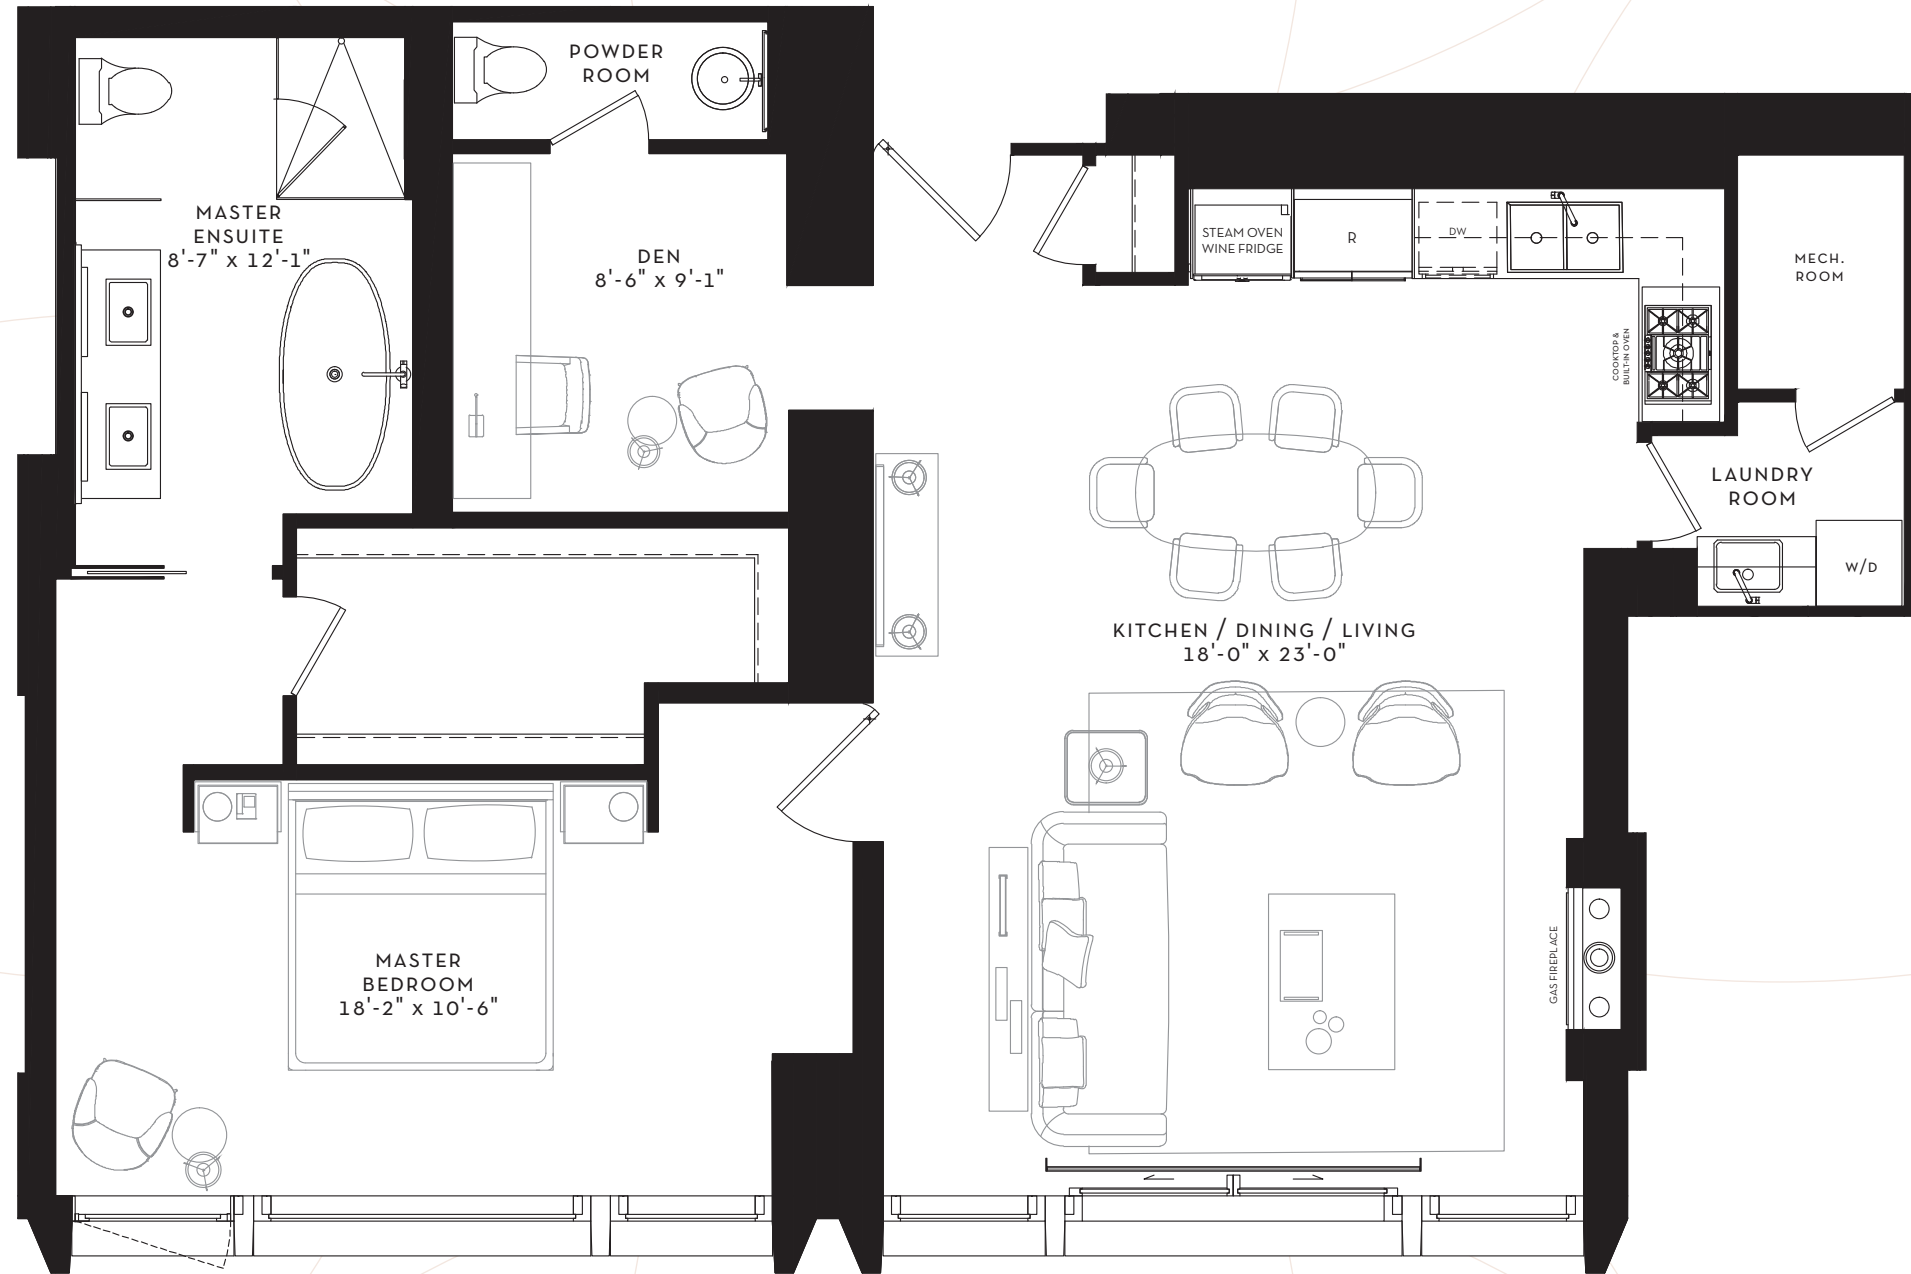

SCOLLARD

YORKVILLE

SUITE 11-20 BN

1 BEDROOM + DEN
1293 SQ. FT.

FLOOR 11-20
1293 SQ. FT.