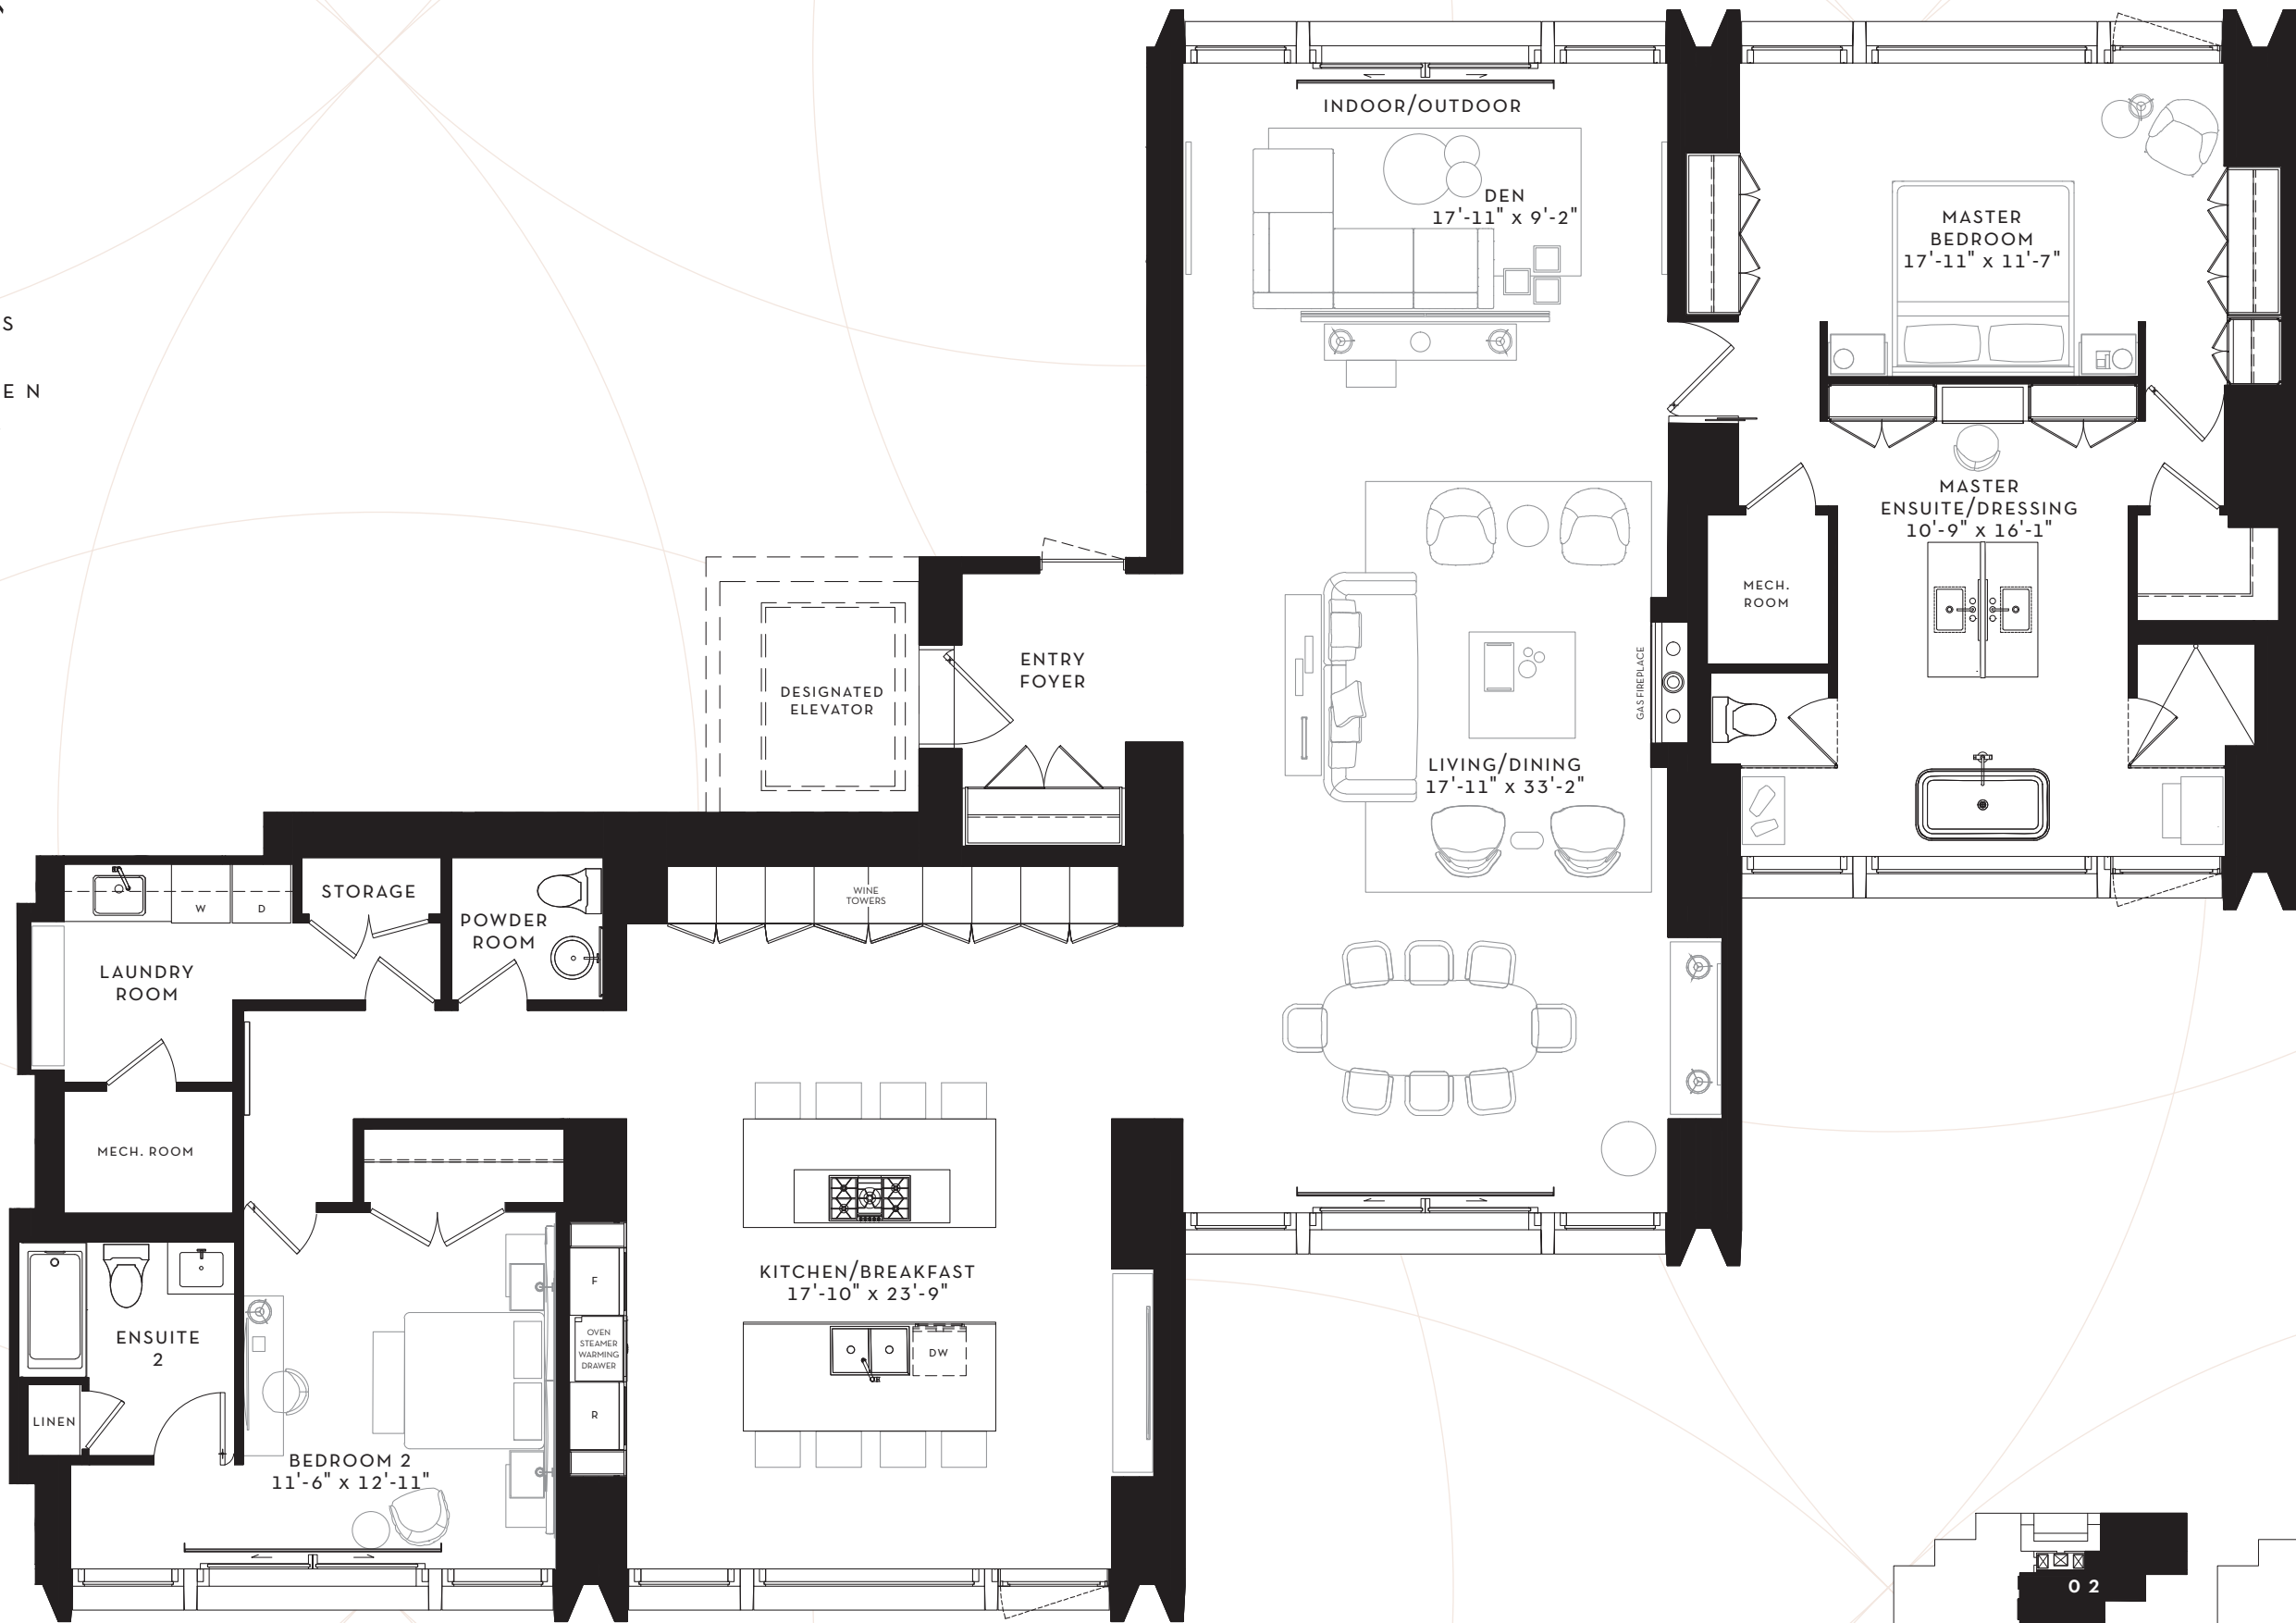

SCOLLARD

YORKVILLE

SUITE 21-27S

2 BEDROOM + DEN  
2861 SQ. FT.

FLOOR 21-25  
2861 SQ. FT.

FLOOR 26-27  
2861 SQ. FT.