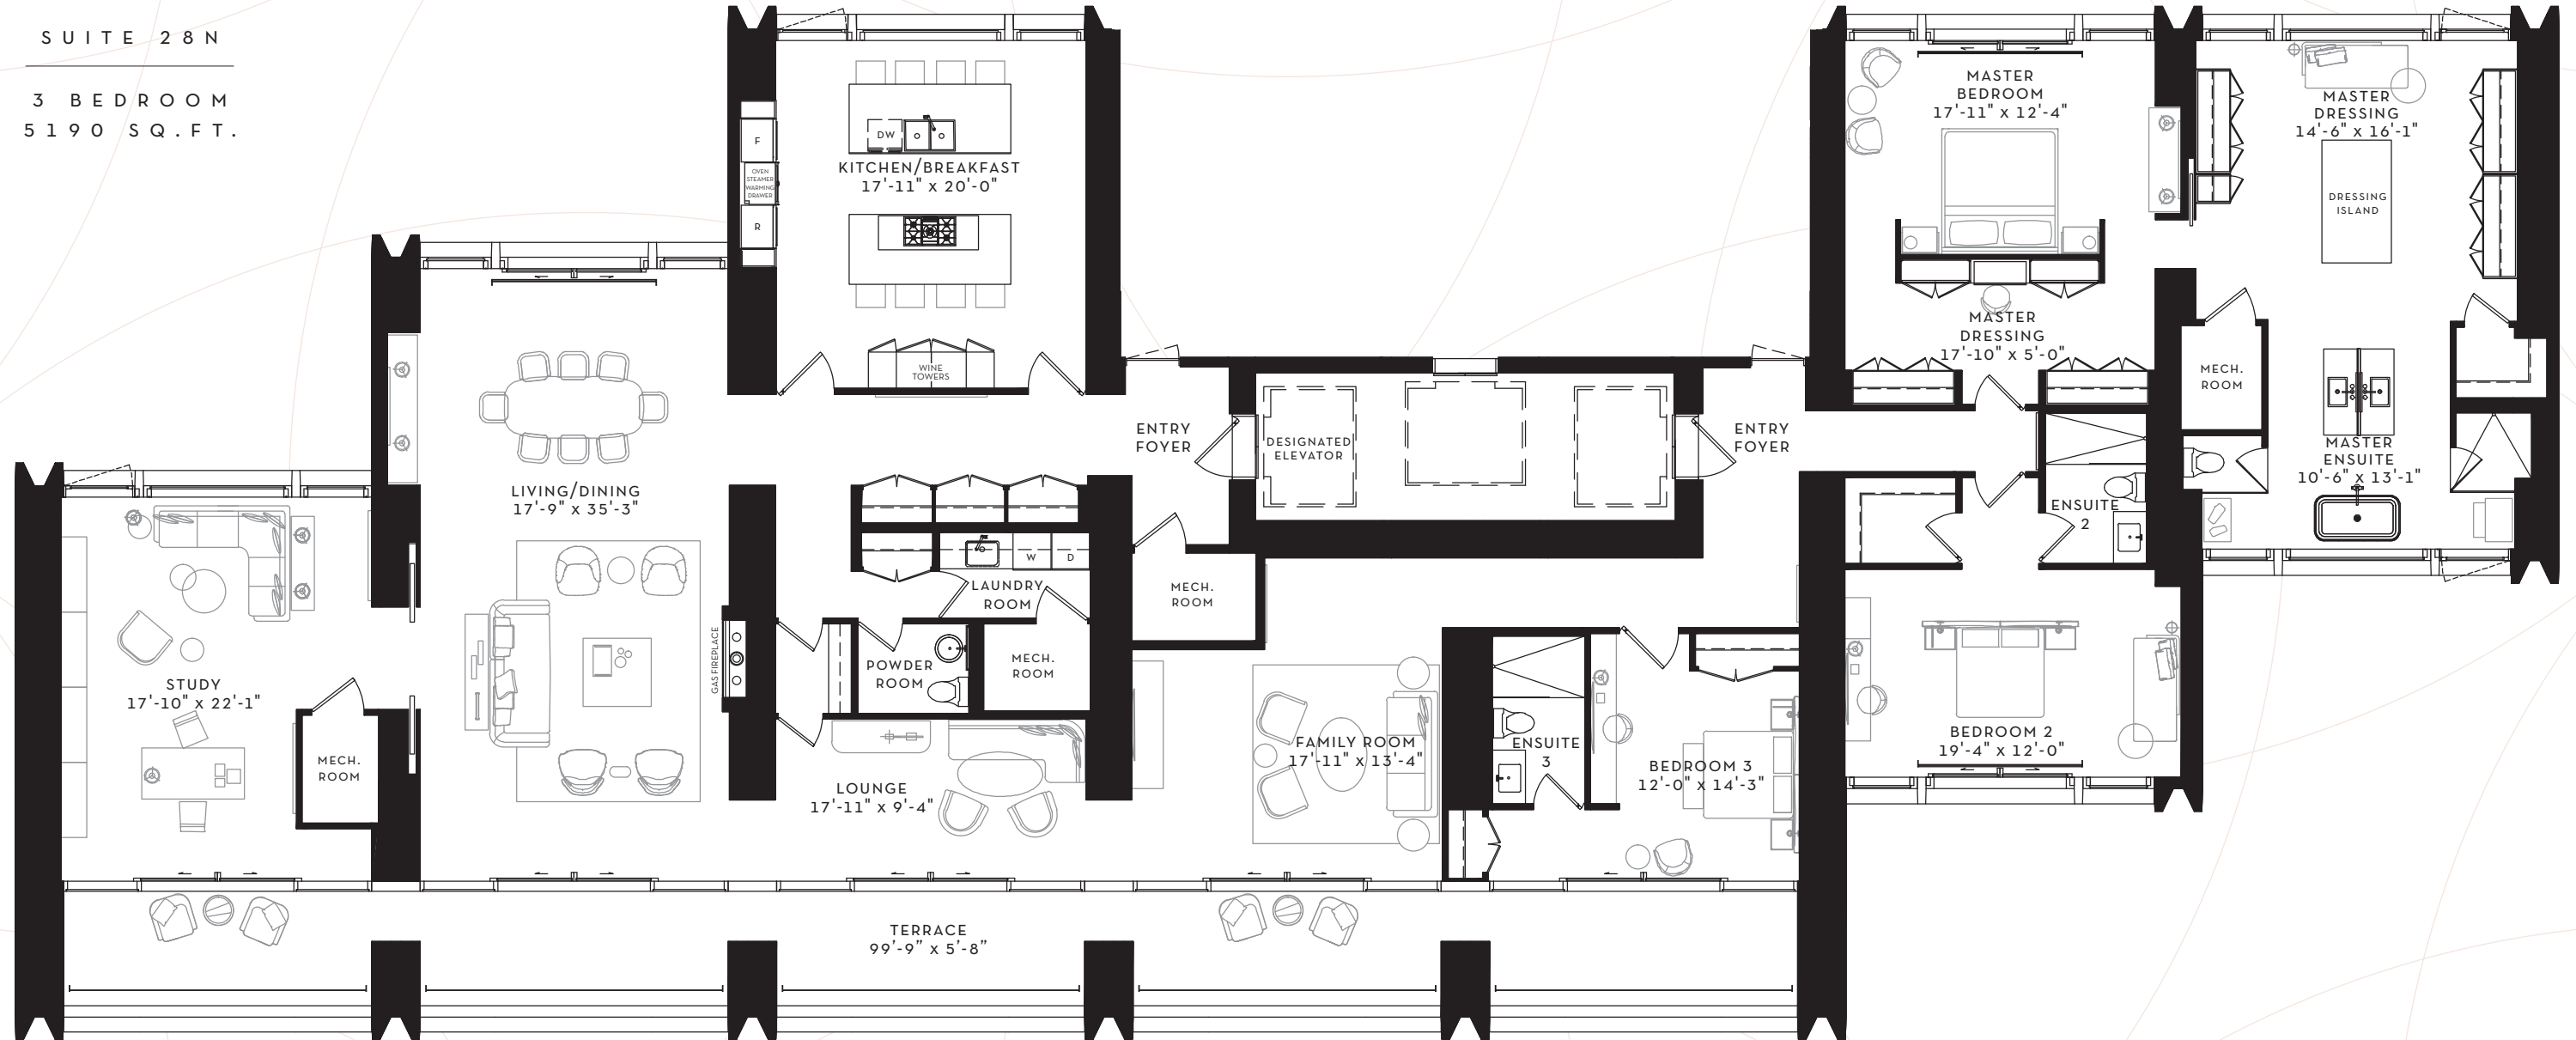

SCOLLARD

YORKVILLE

SUITE 28N

3 BEDROOM
5190 SQ. FT.

FLOOR 28
5190 SQ. FT.