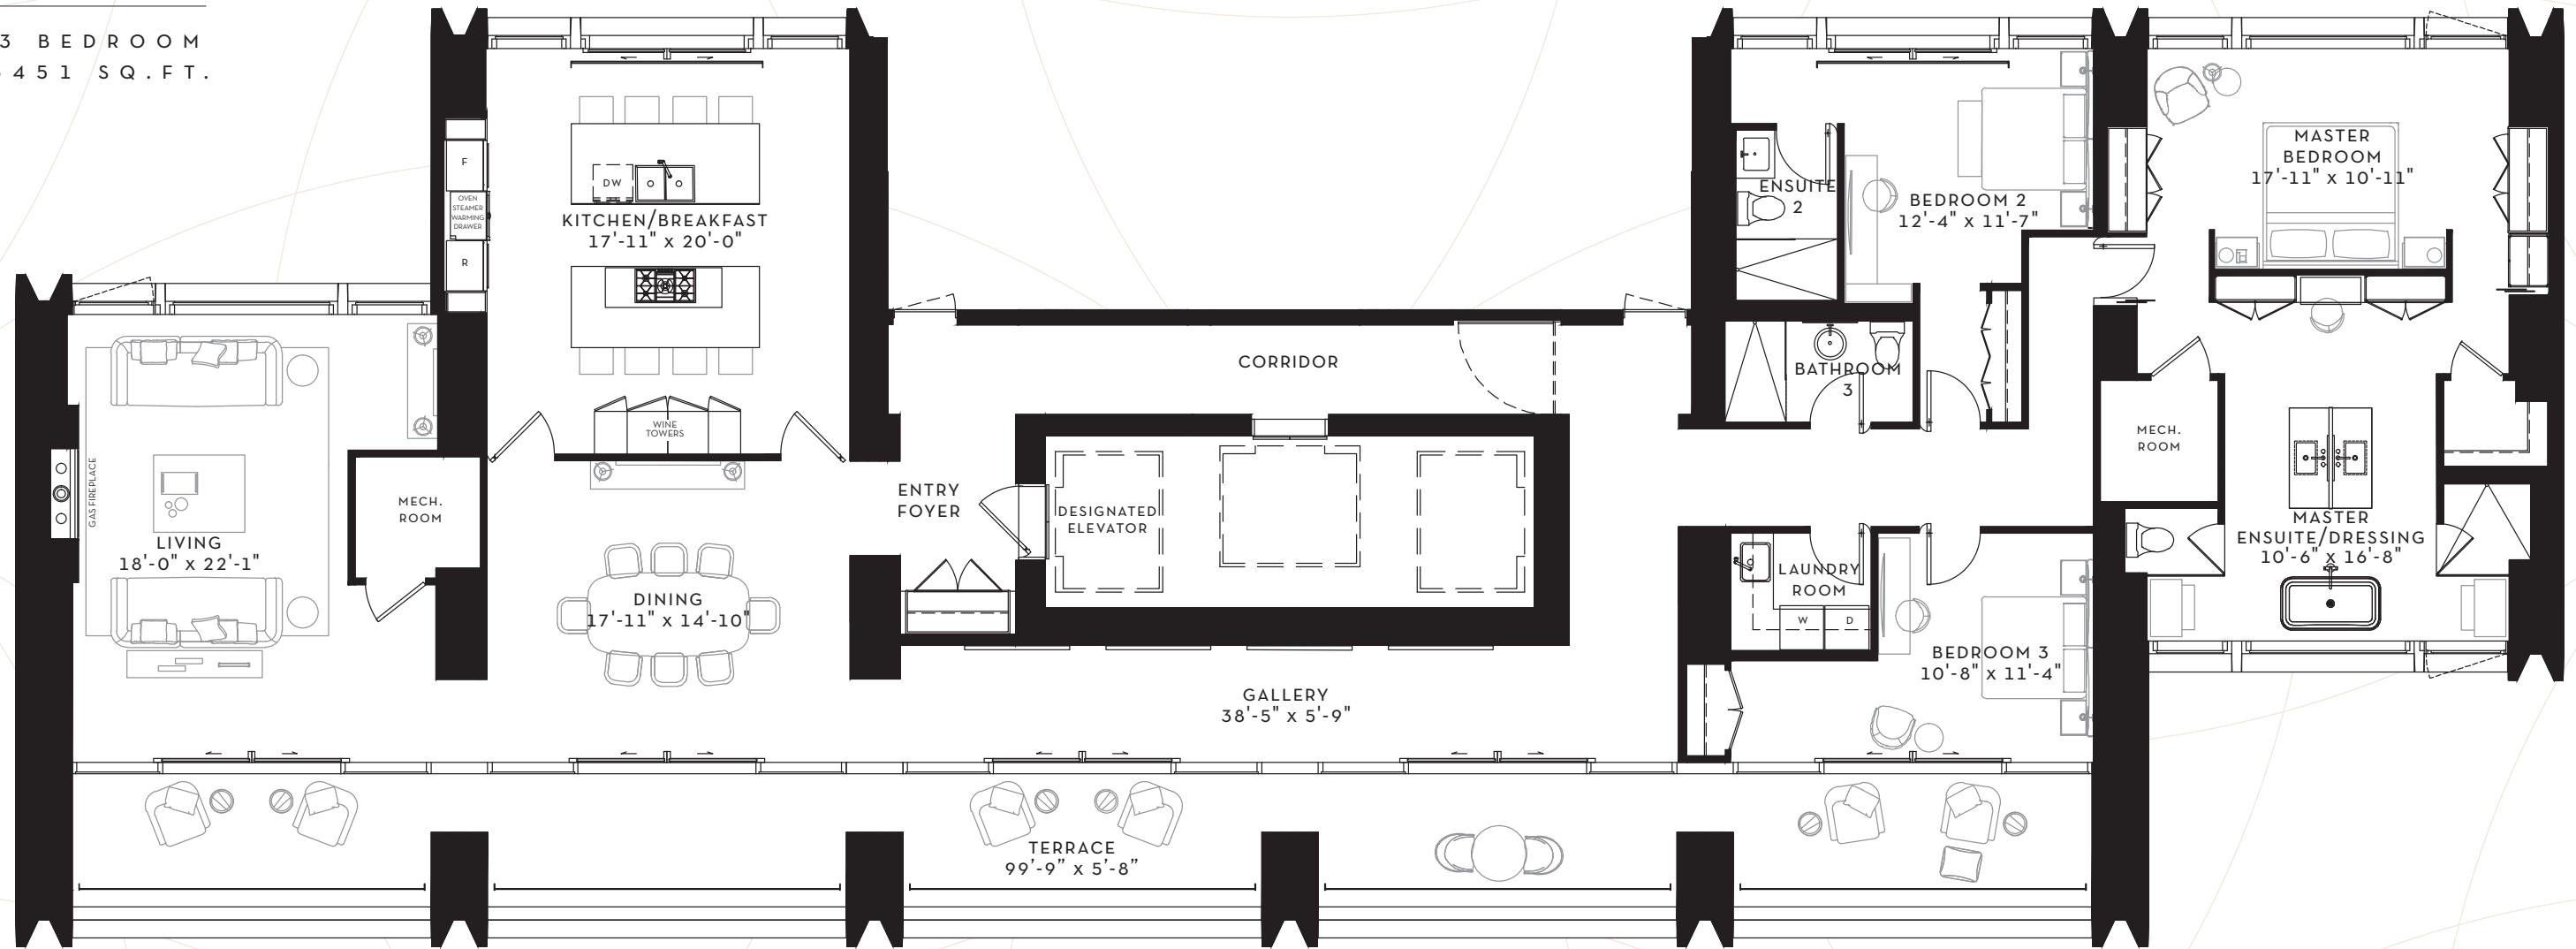

SCOLLARD

YORKVILLE

SUITE 35 N

3 BEDROOM  
3451 SQ. FT.

01

FLOOR 35  
3451 SQ. FT.