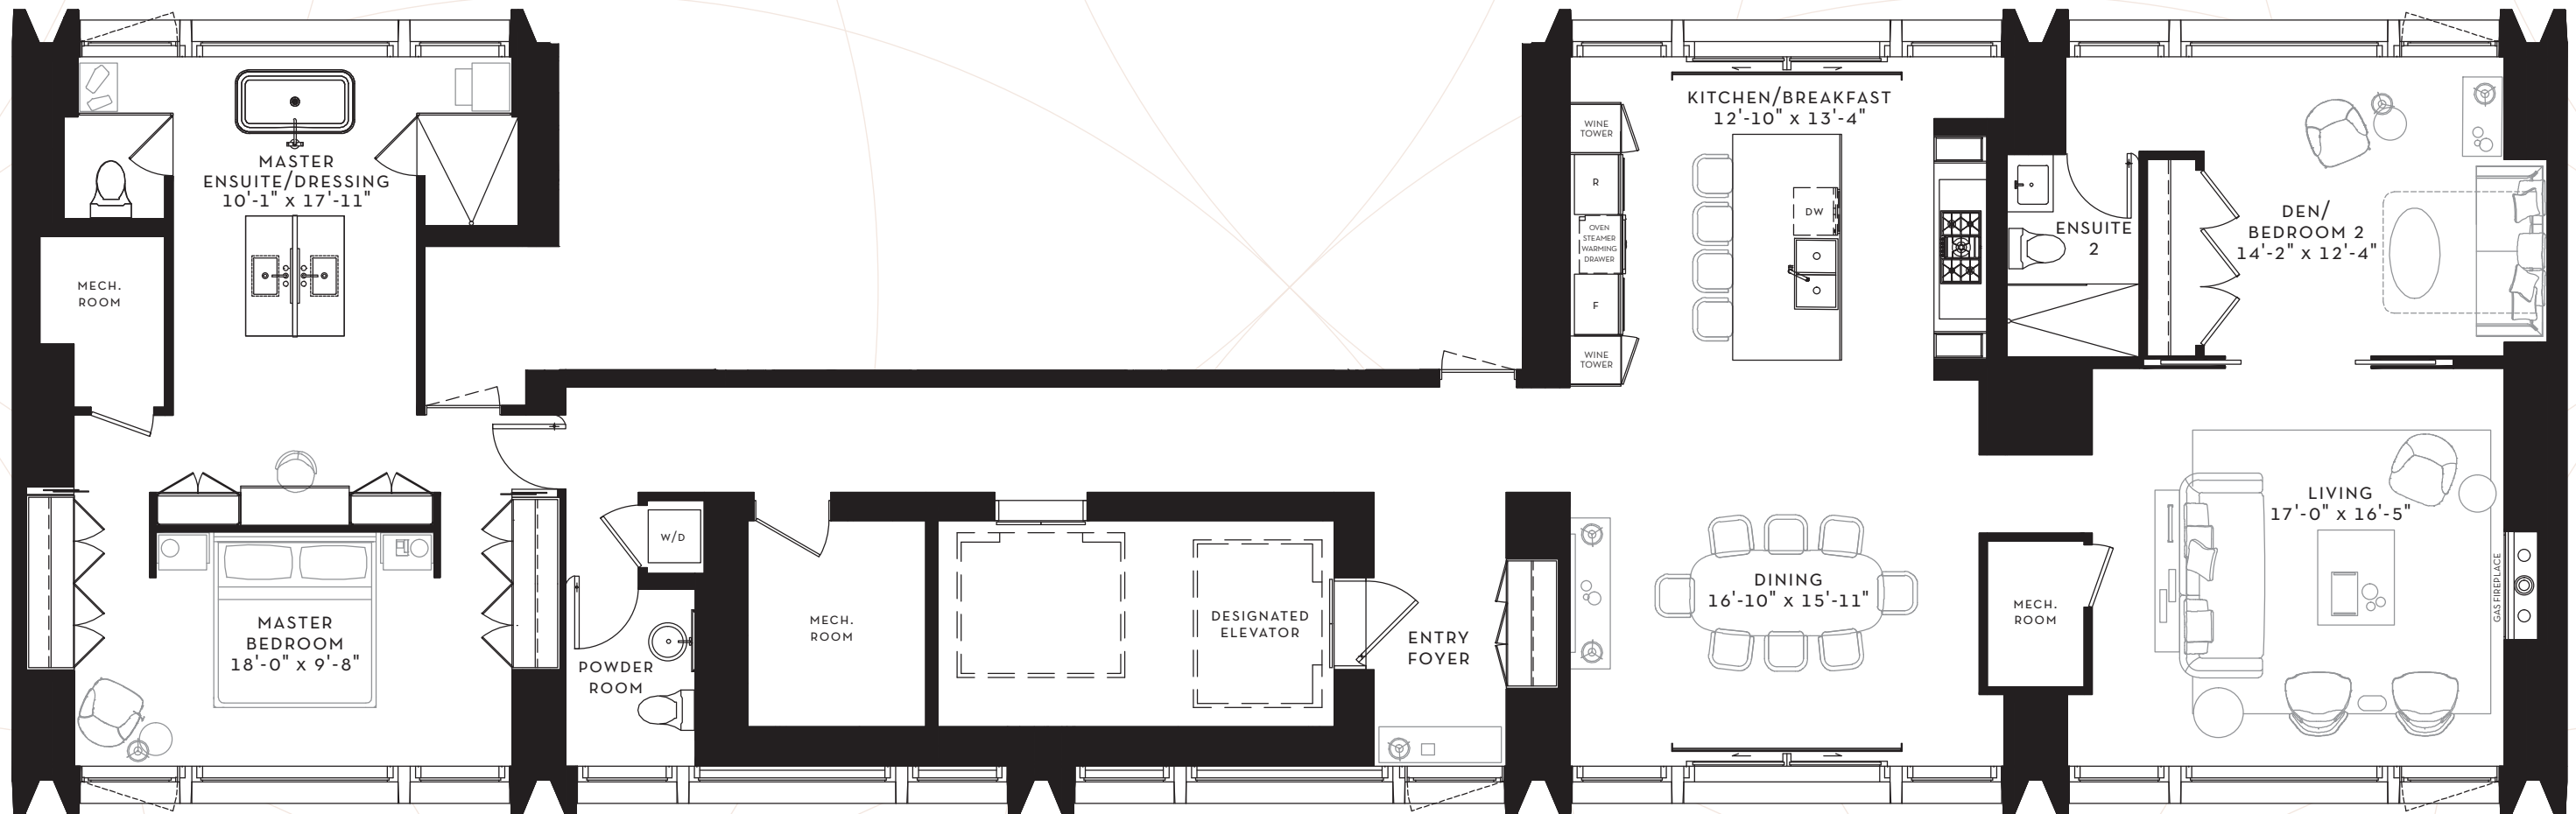

SCOLLARD

YORKVILLE

SUITE
38S

2 BEDROOM
2386 SQ. FT.

FLOOR 38
2386 SQ. FT.