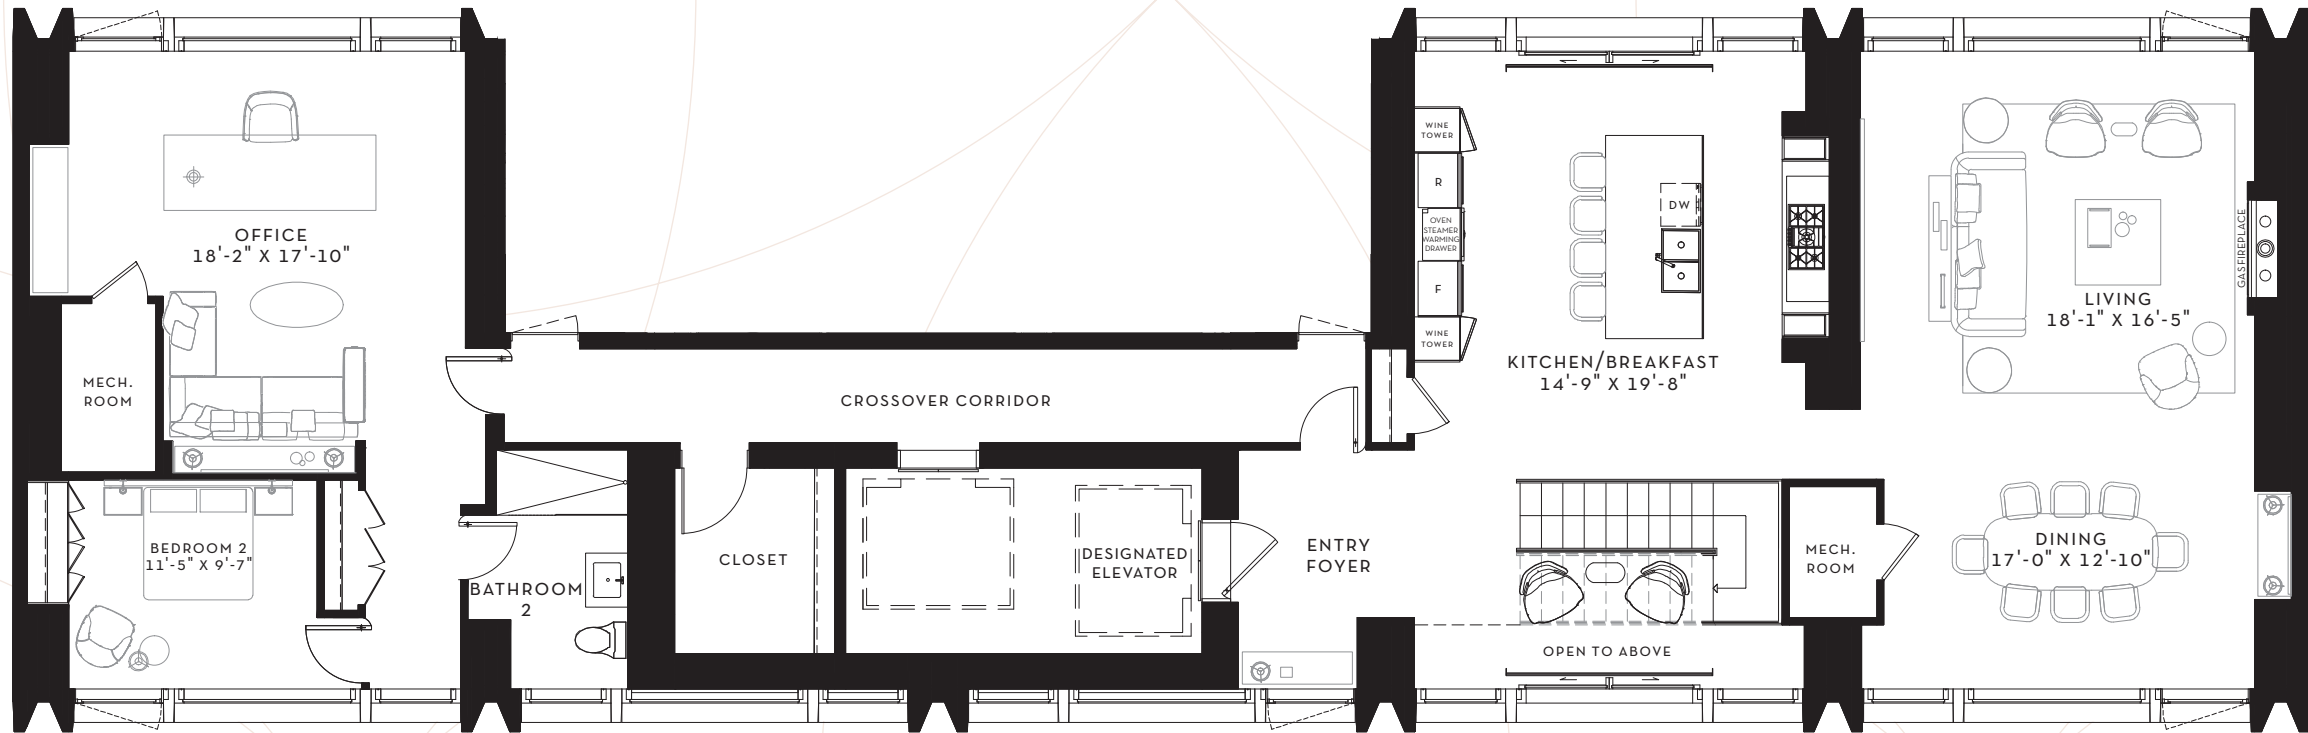

SCOLLARD

YORKVILLE

SUITE 39S
OPTION 2

4 BEDROOM
4881 SQ. FT.

UPPER
2381 SQ. FT.

LOWER
2500 SQ. FT.

FLOOR 39-40
4881 SQ. FT.