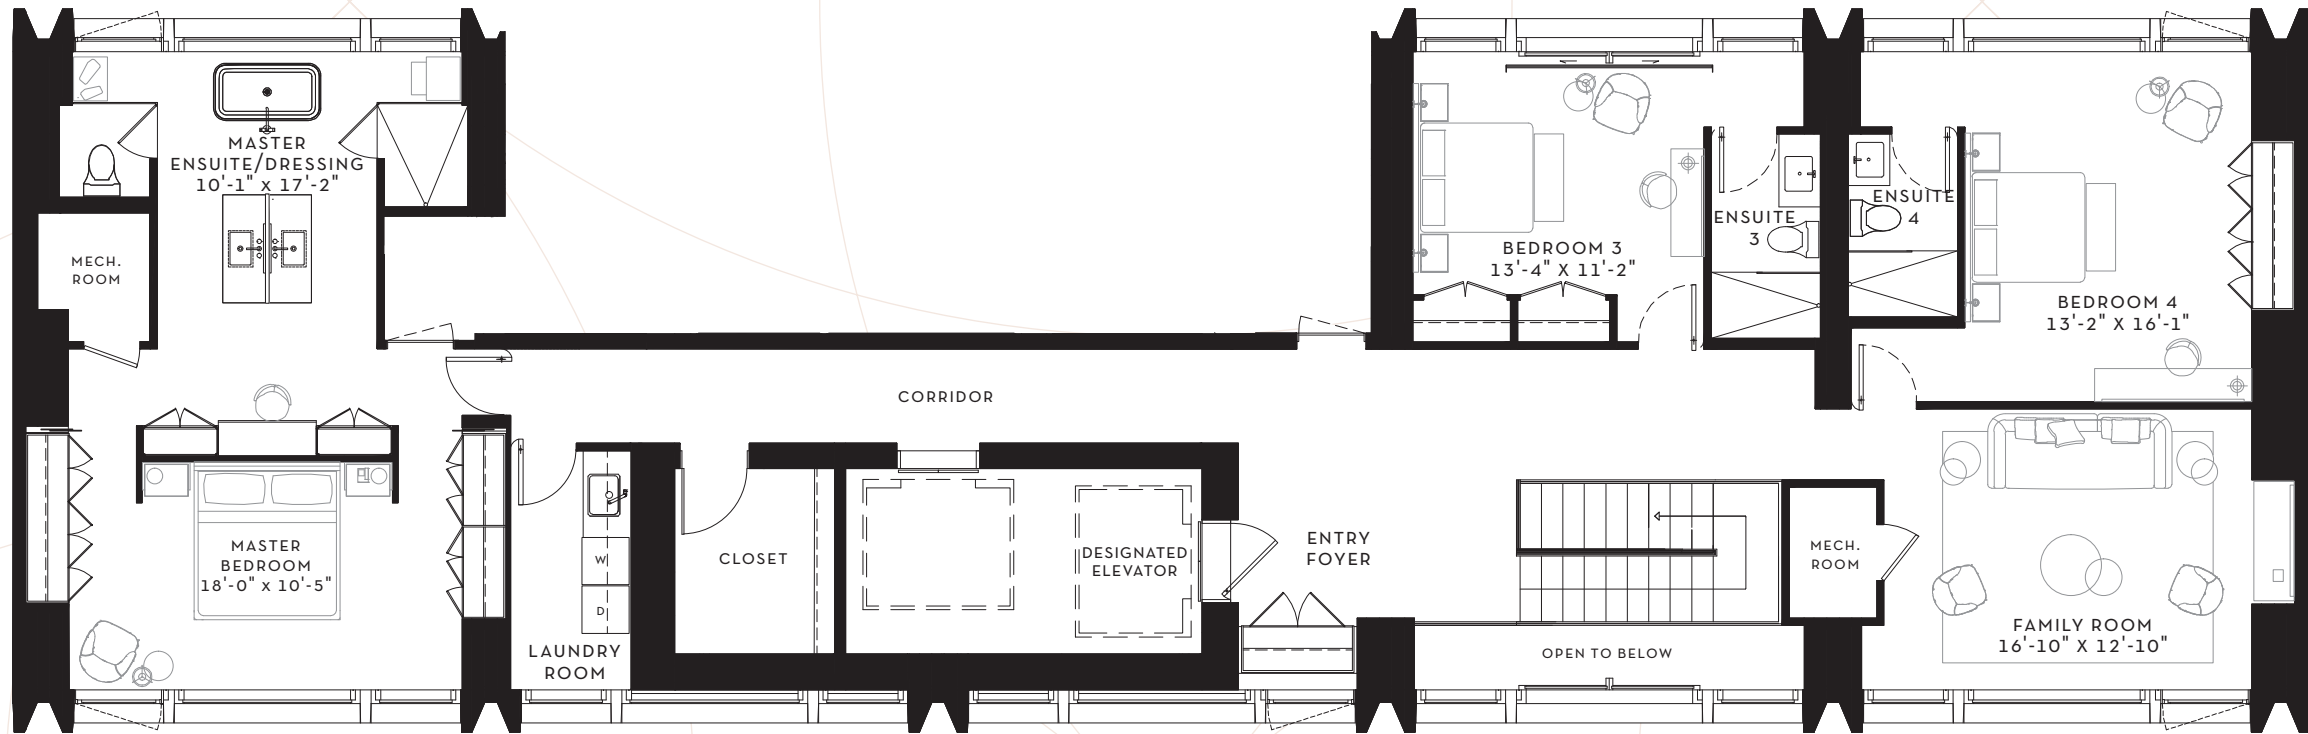

SCOLLARD

YORKVILLE

SUITE 39S
OPTION 2

4 BEDROOM
4881 SQ. FT.

UPPER
2381 SQ. FT.

LOWER
2500 SQ. FT.

FLOOR 39-40
4881 SQ. FT.