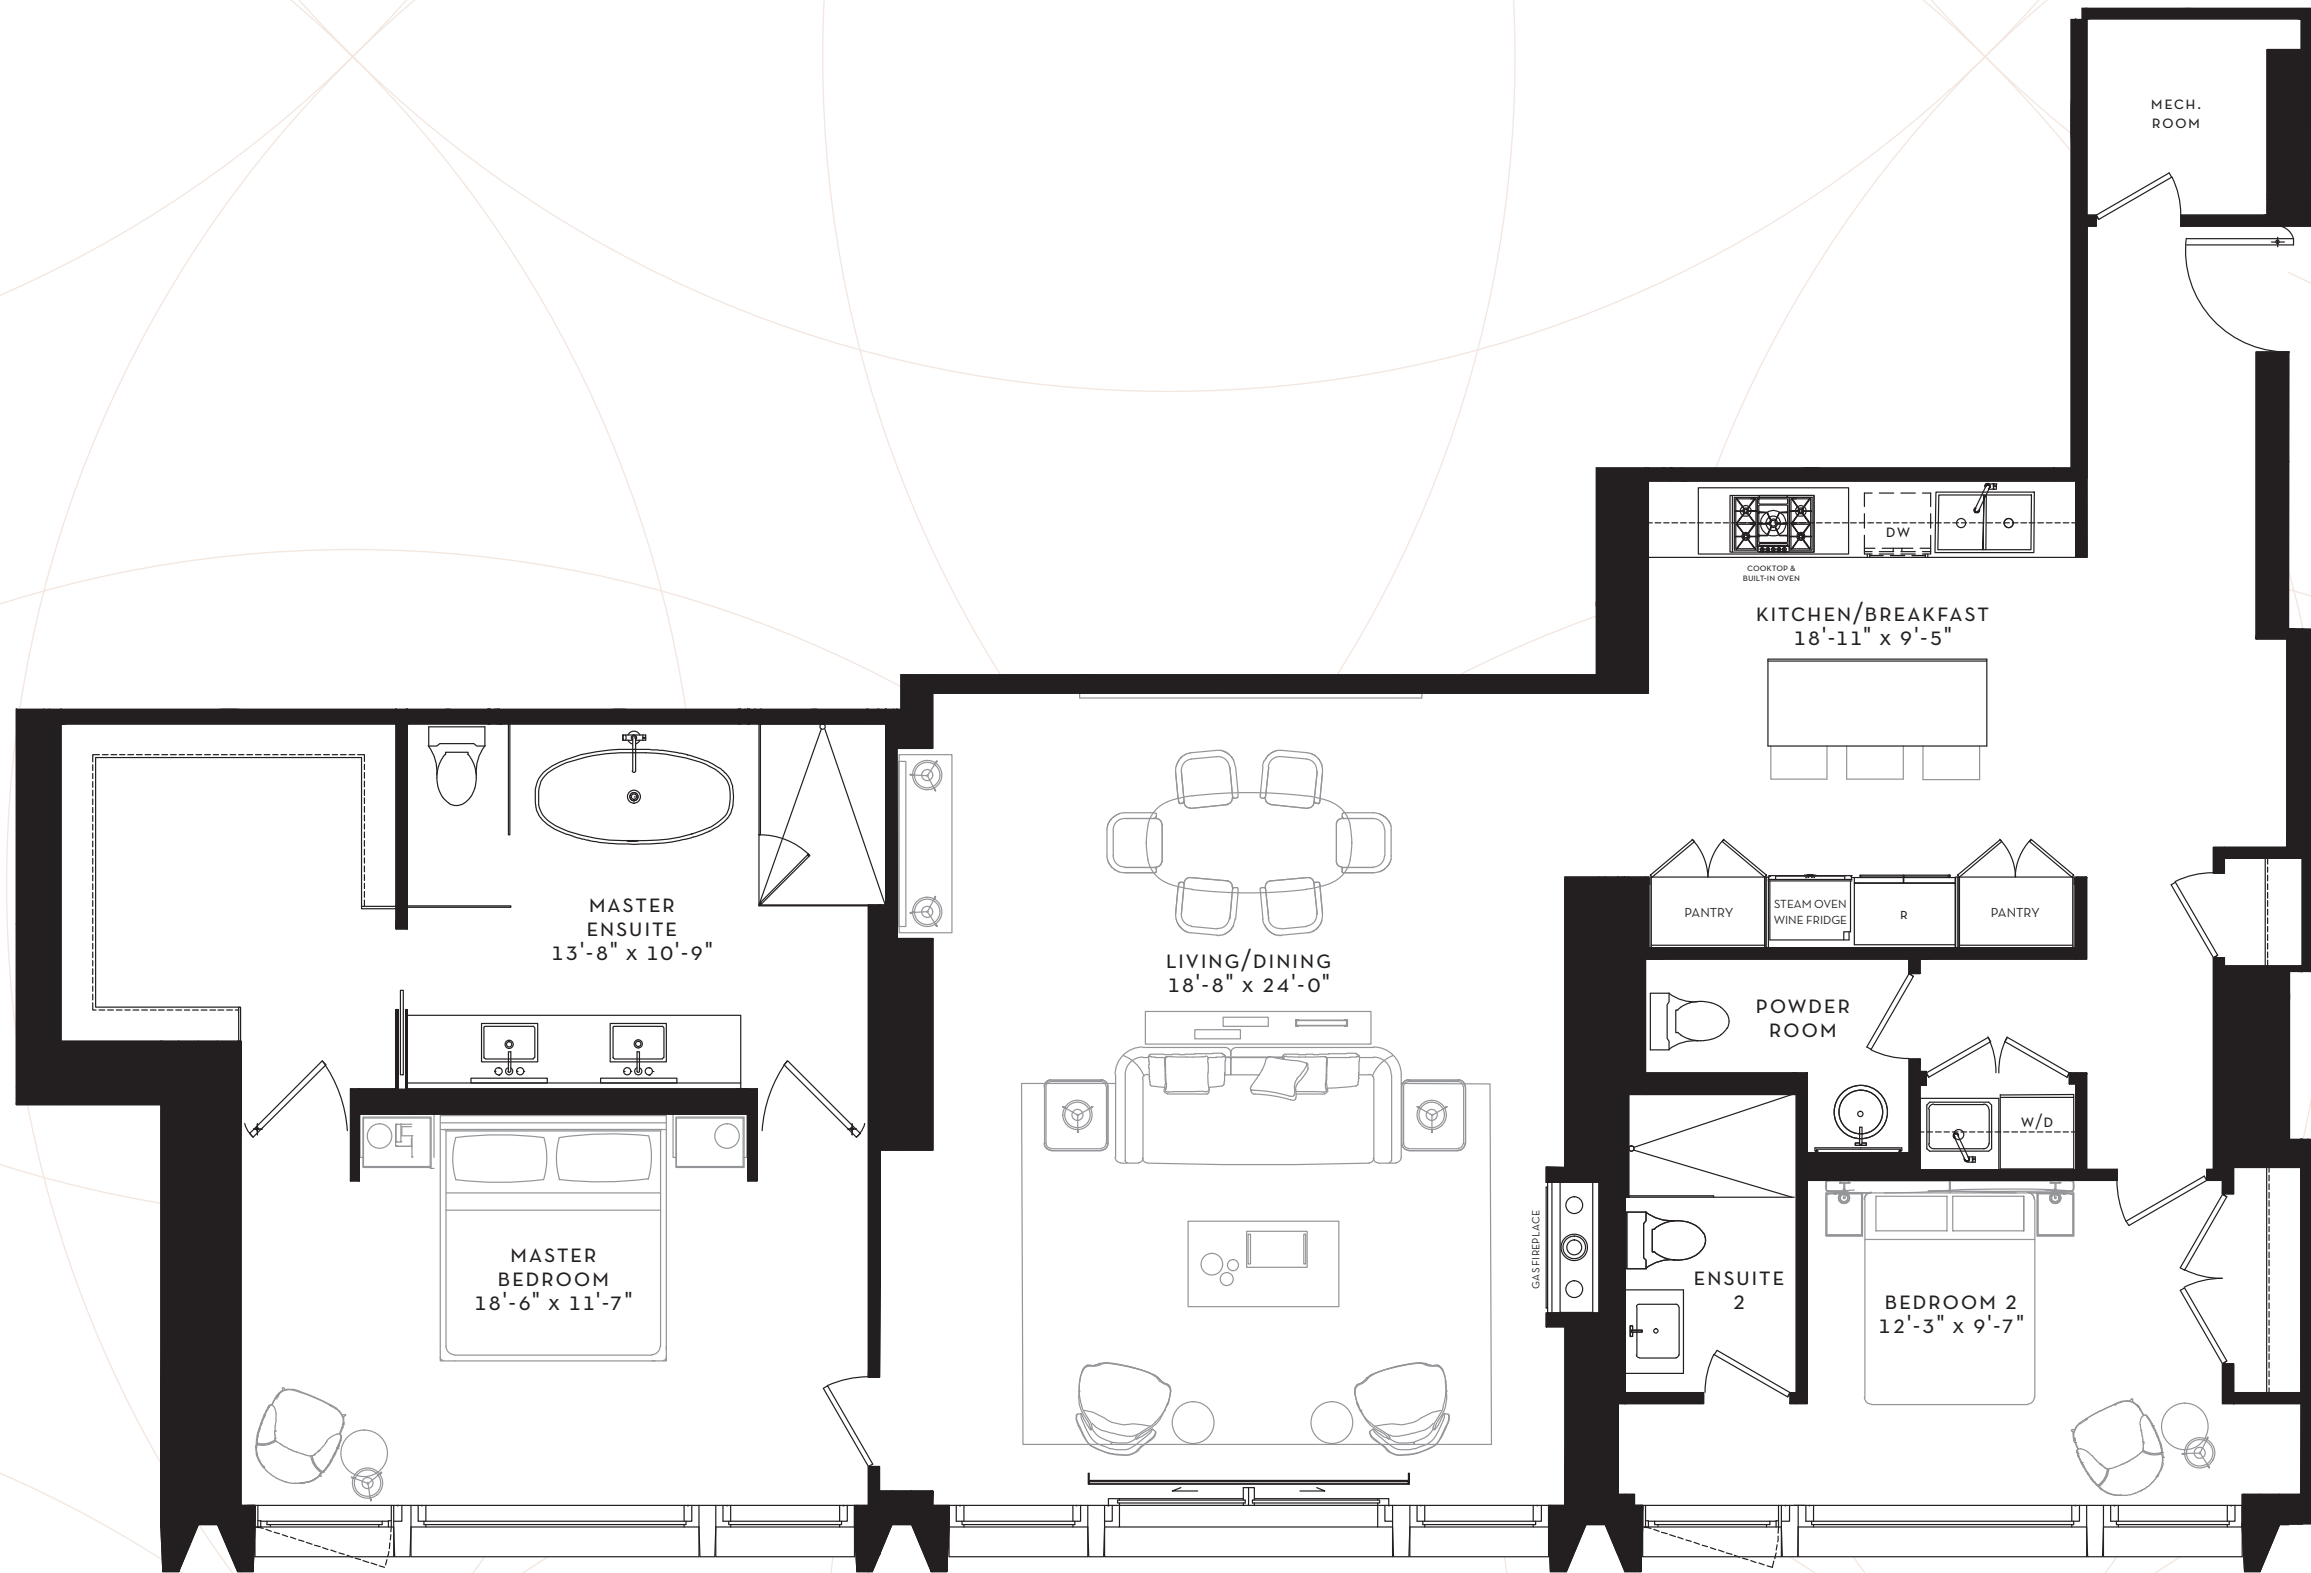

SCOLLARD

YORKVILLE

SUITE 6-8 EN

2 BEDROOM
1852 SQ. FT.

FLOOR 6-8
1852 SQ. FT.