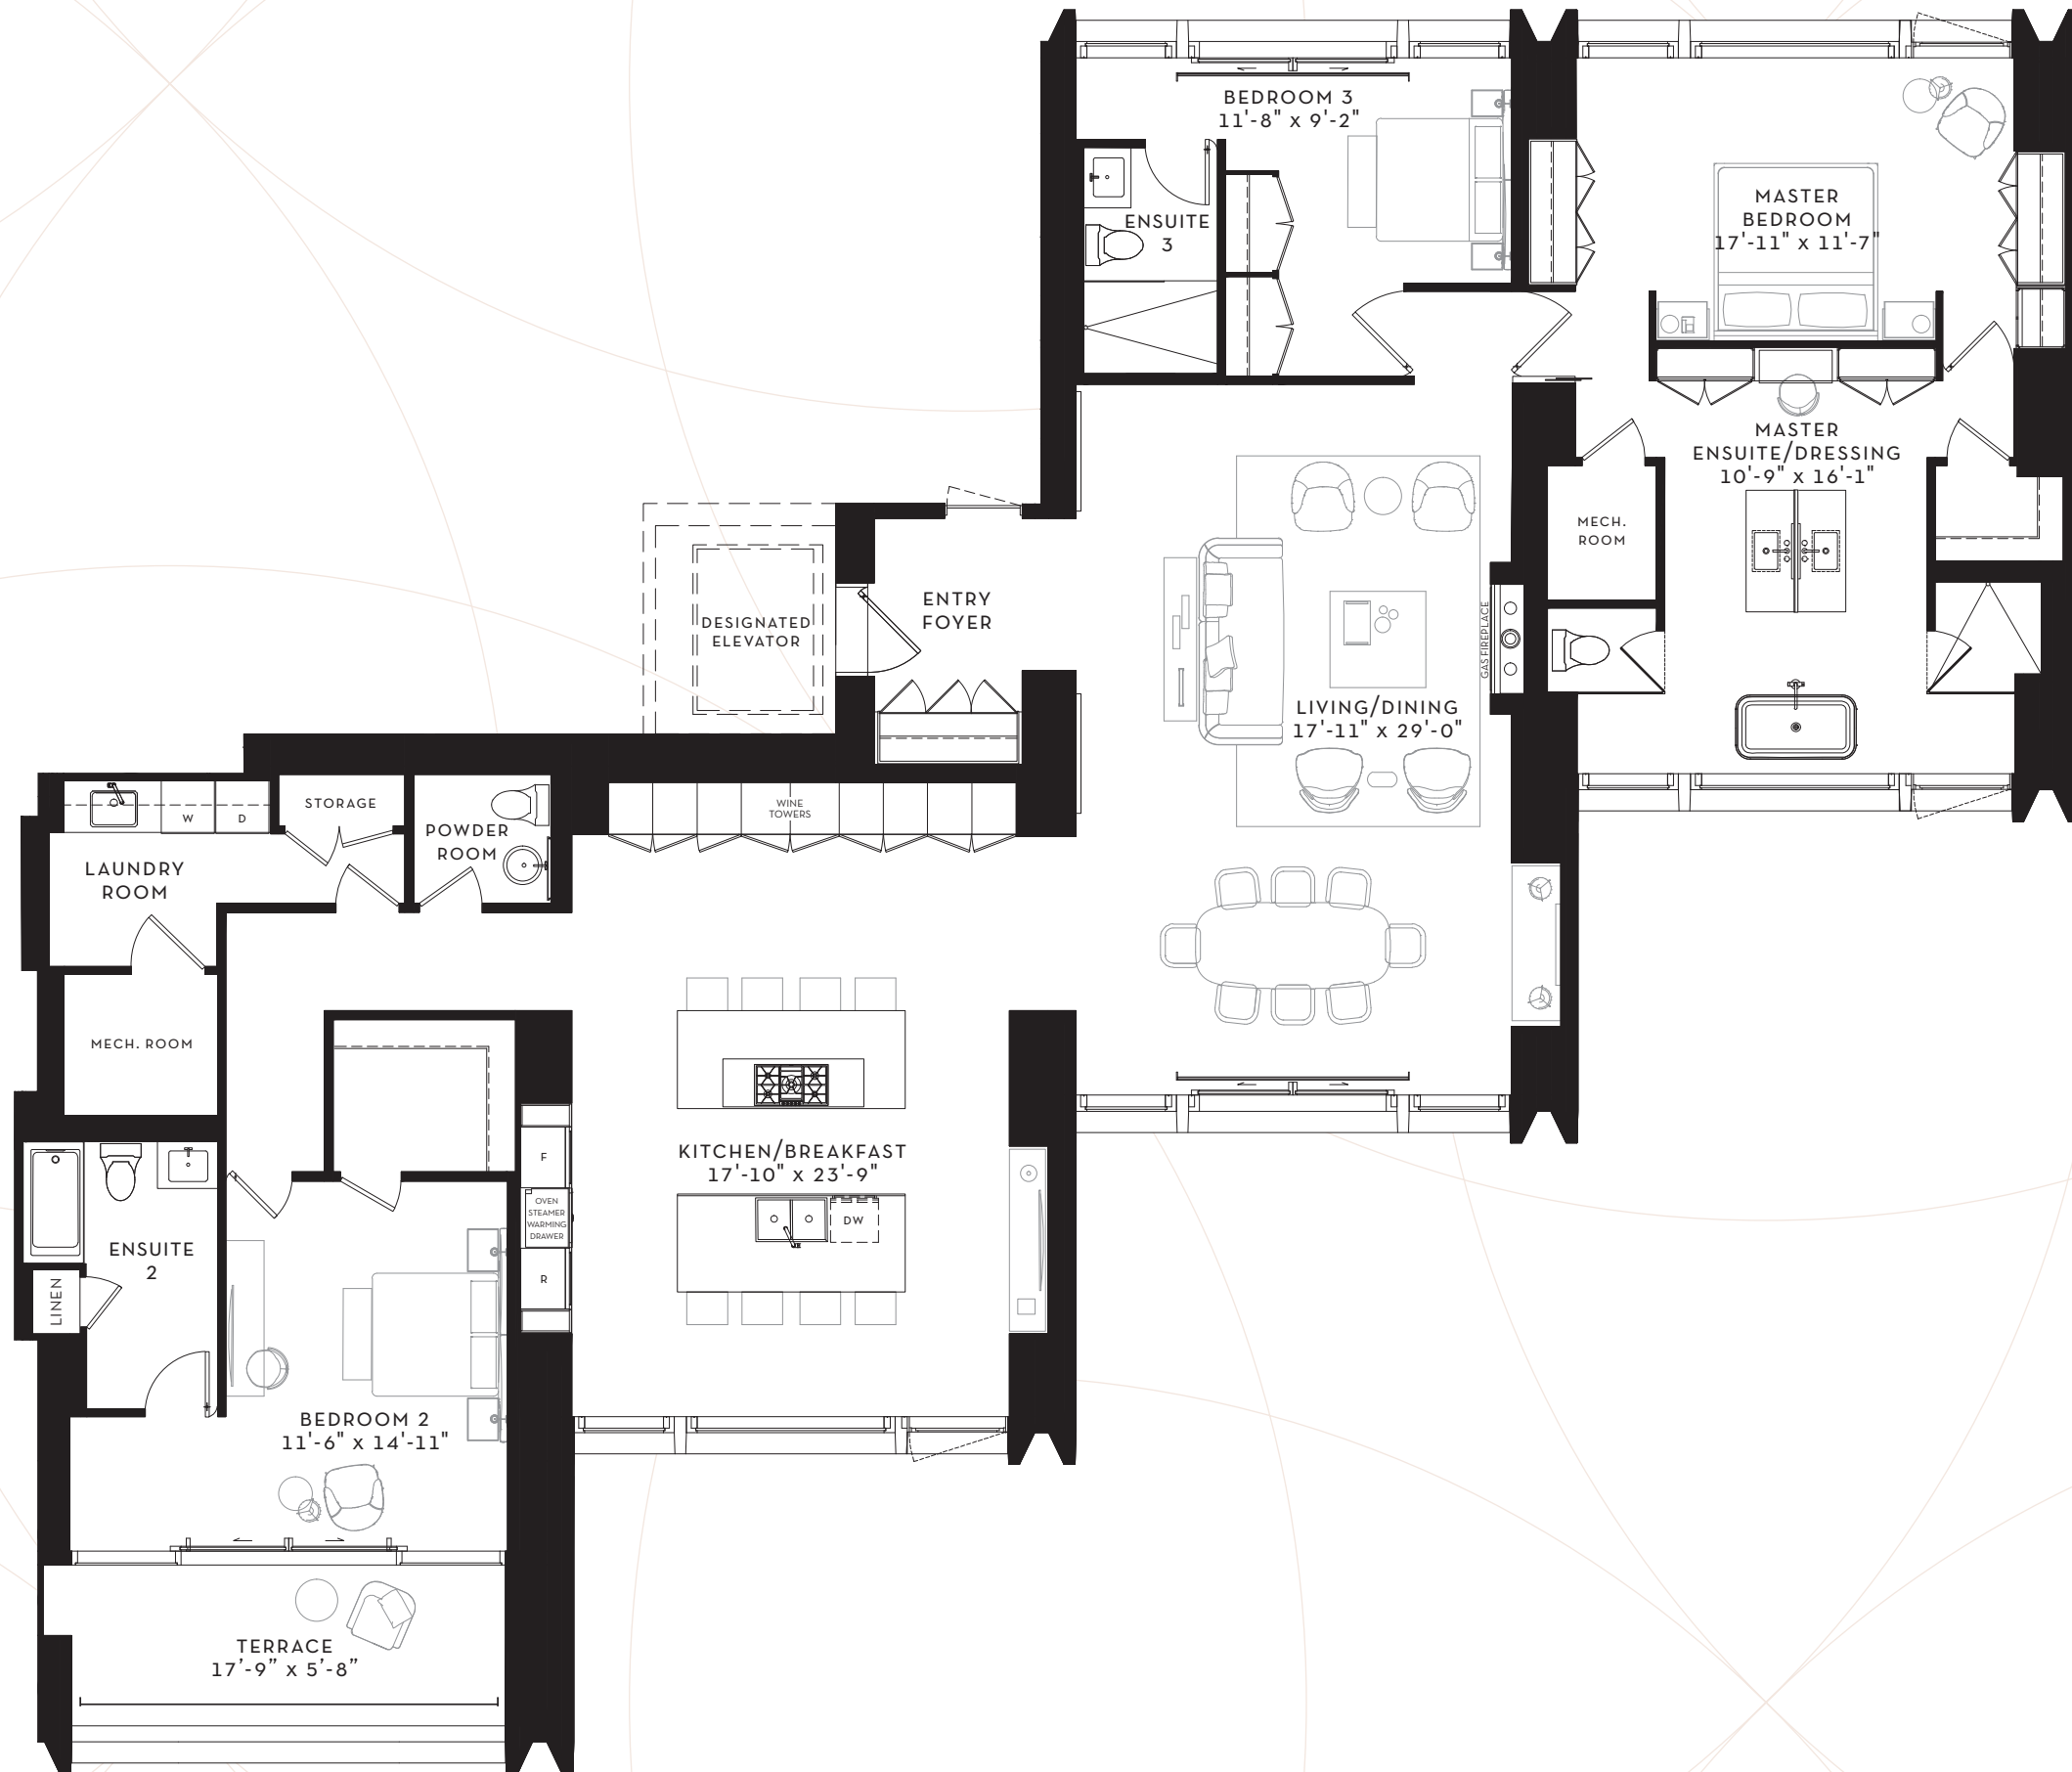

SCOLLARD

YORKVILLE

SUITE 9S

3 BEDROOM
2965 SQ. FT.

FLOOR 9
2965 SQ. FT.