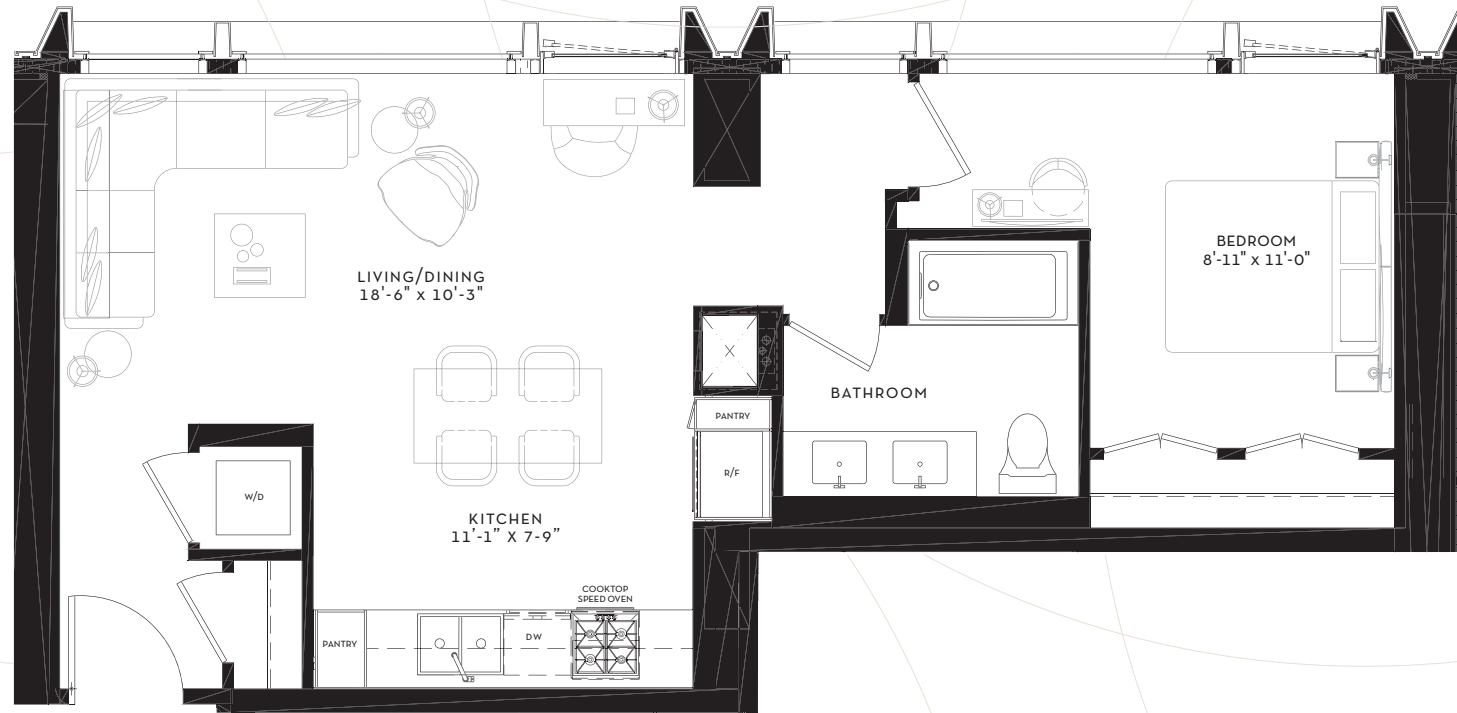

SCOLLARD

YORKVILLE

SUITE 6-9 LS
SUITE 11-22 LS

1 BEDROOM
716 SQ. FT.

FLOOR 6-8

FLOOR 9

FLOOR 11-22