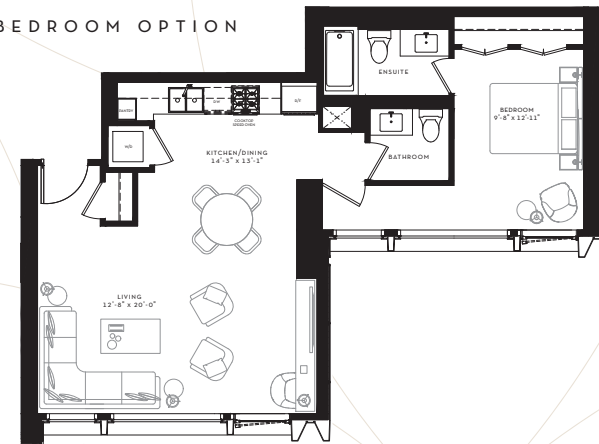

SCOLLARD

YORKVILLE

SUITE 6-9 KS

1 BEDROOM + DEN  
851 SQ. FT.

1 BEDROOM OPTION

FLOOR 6-8

FLOOR 9