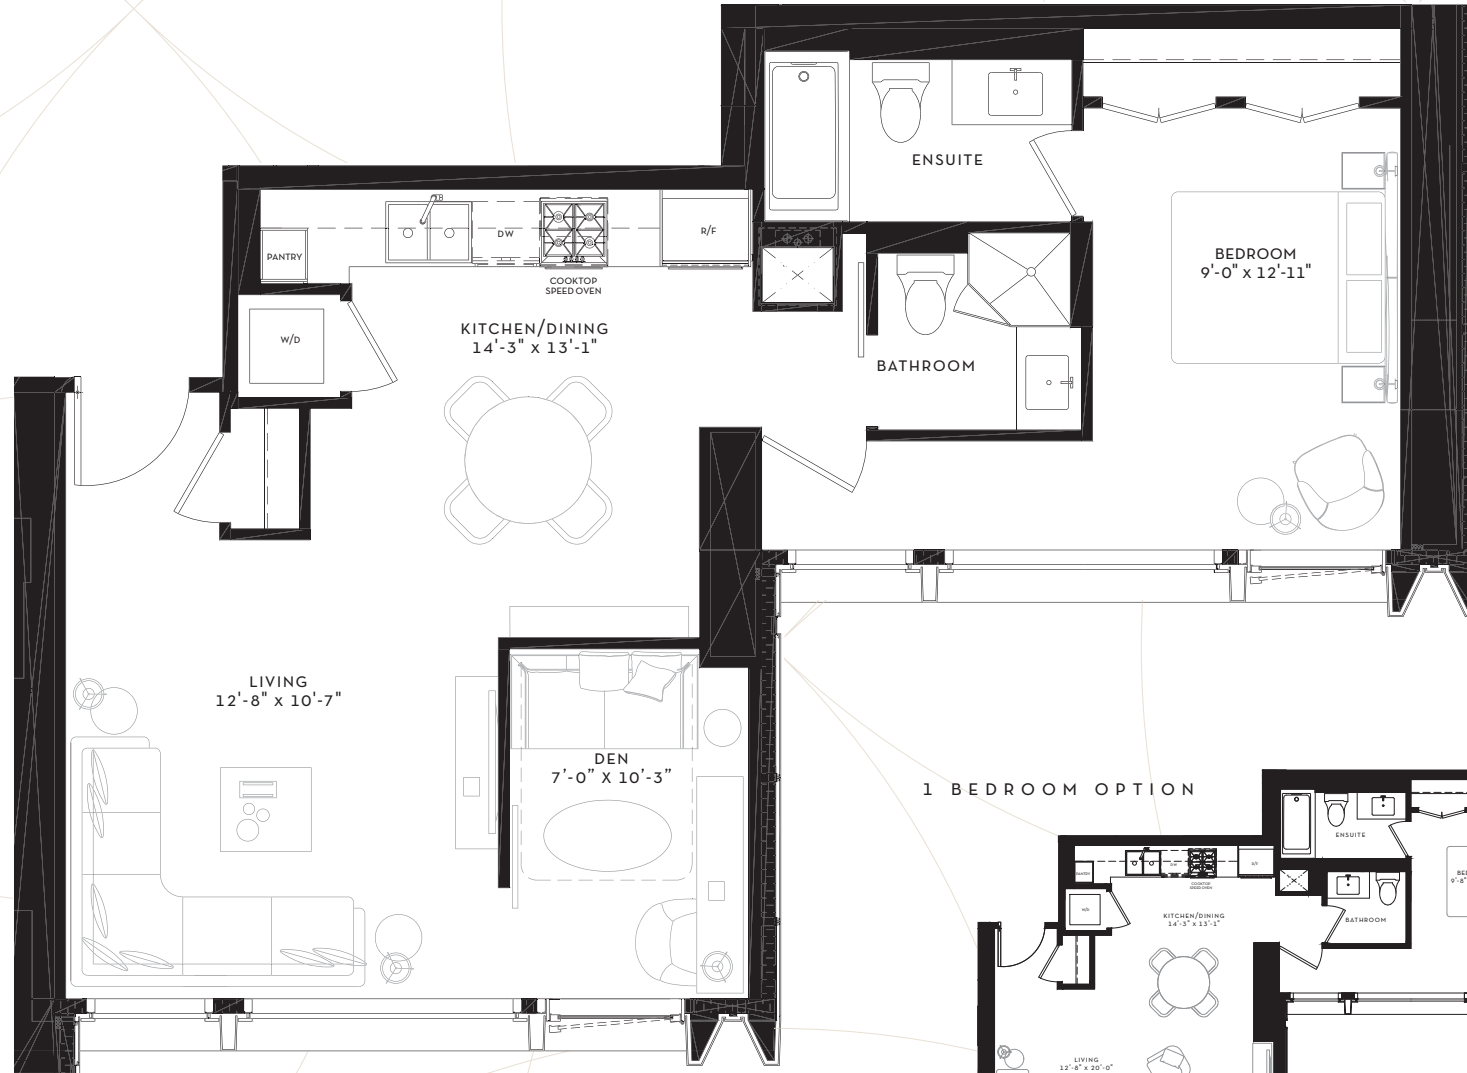

SCOLLARD

YORKVILLE

SUITE 6-9 KS

1 BEDROOM + DEN  
851 SQ. FT.

1 BEDROOM OPTION

FLOOR 6-8

FLOOR 9