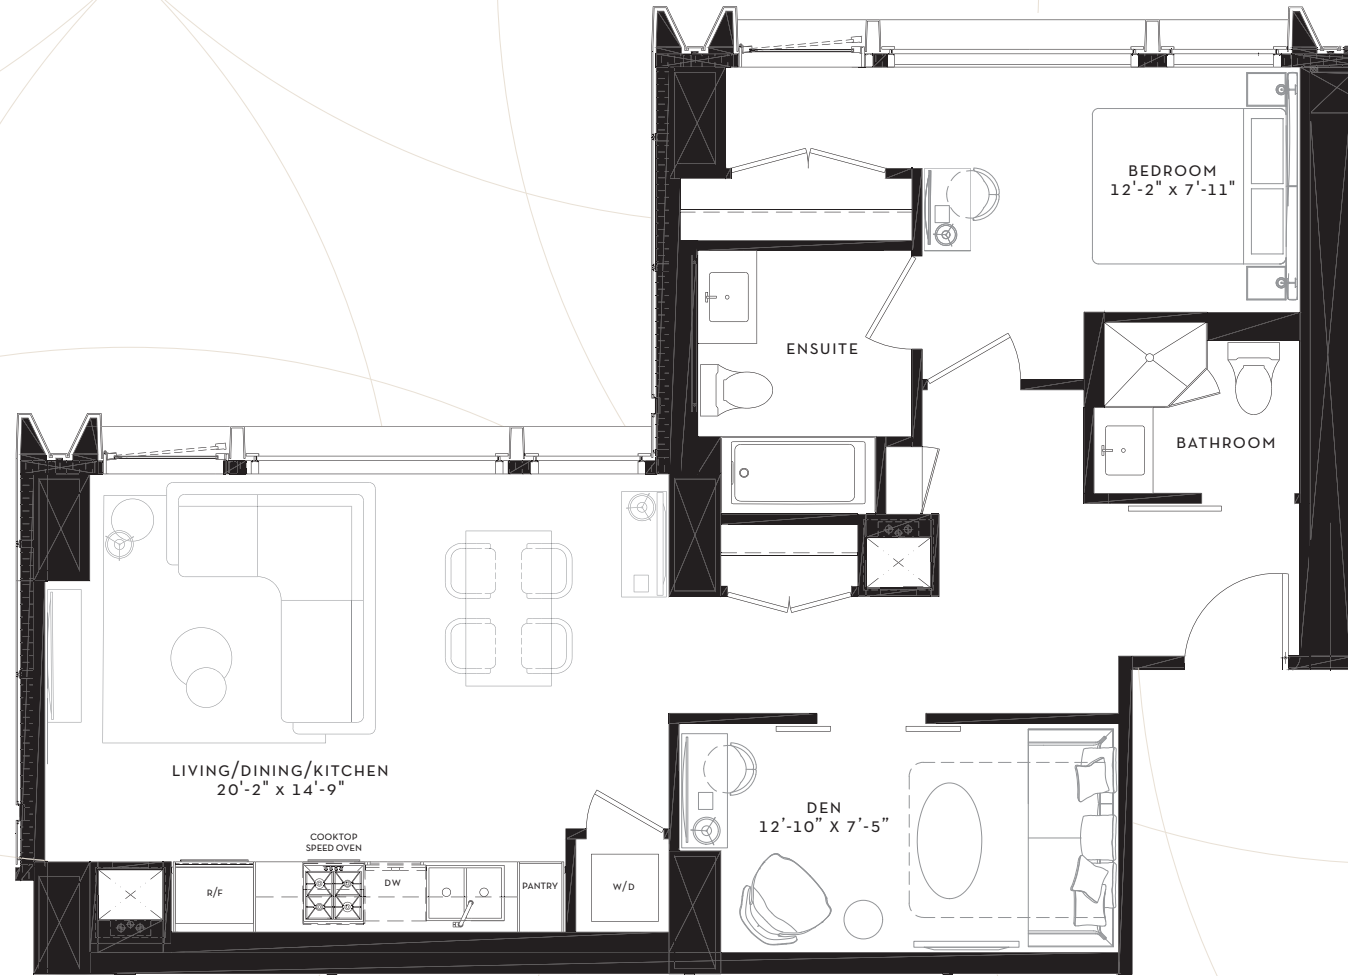

SCOLLARD

YORKVILLE

SUITE 6-8 MN

1 BEDROOM + DEN  
935 SQ. FT.

FLOOR 6-8