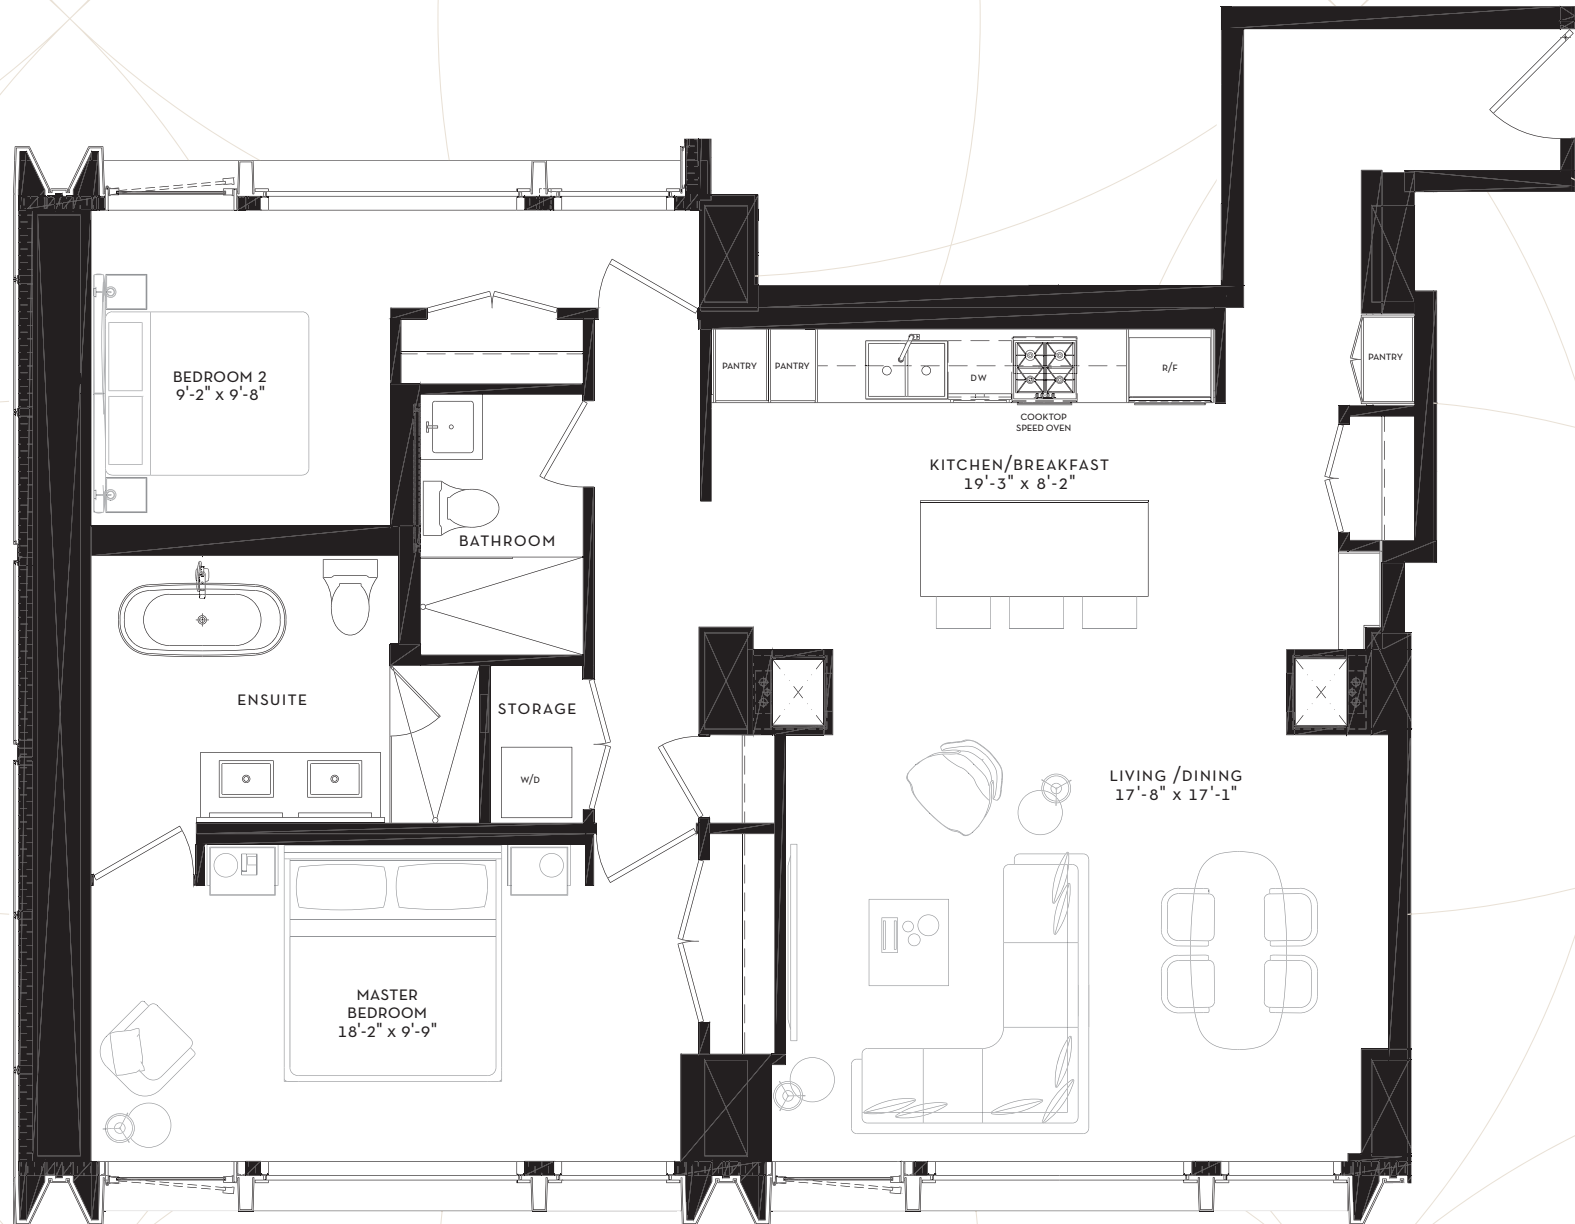

SCOLLARD

YORKVILLE

SUITE 11-22 FN

2 BEDROOM
1,306 SQ.FT.

FLOOR 11-22