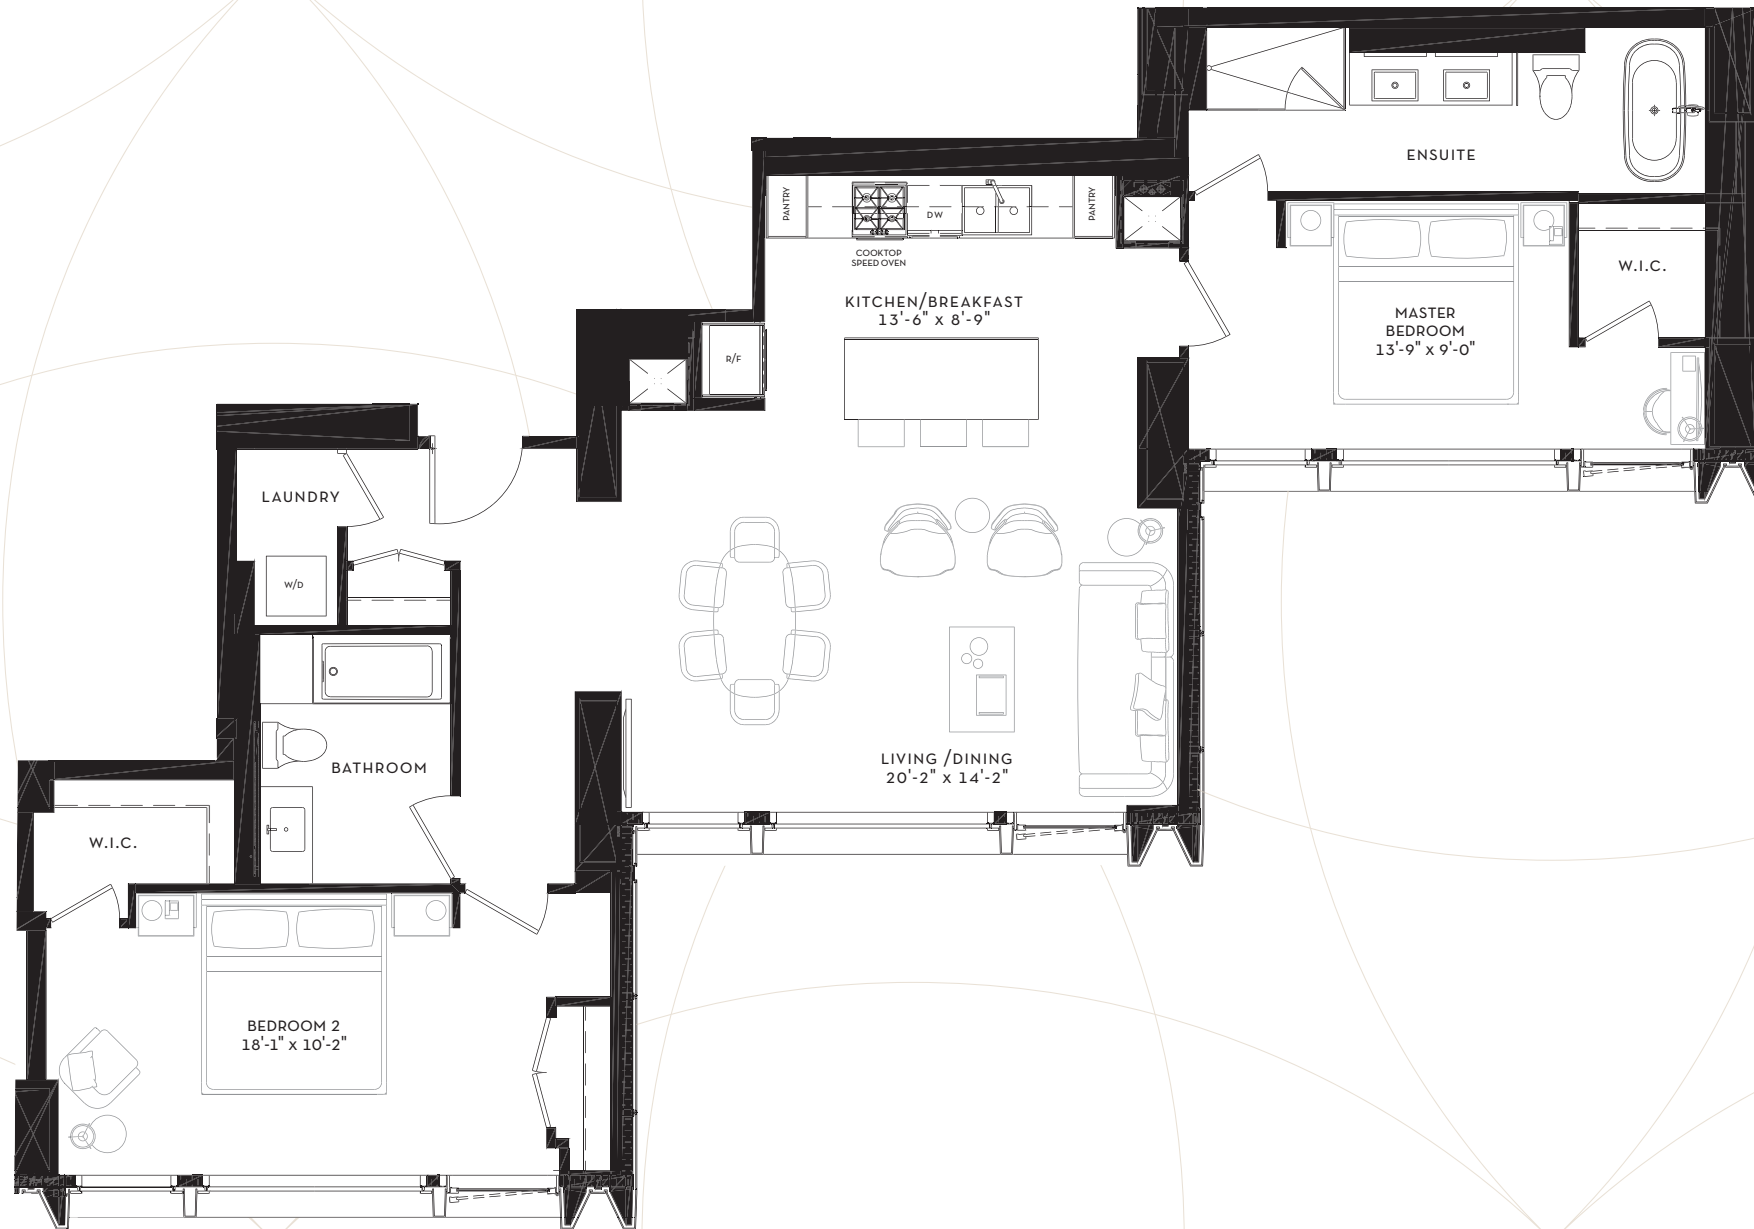

SCOLLARD

YORKVILLE

SUITE 11-22 GS

2 BEDROOM  
1,356 SQ.FT.

FLOOR 11-22