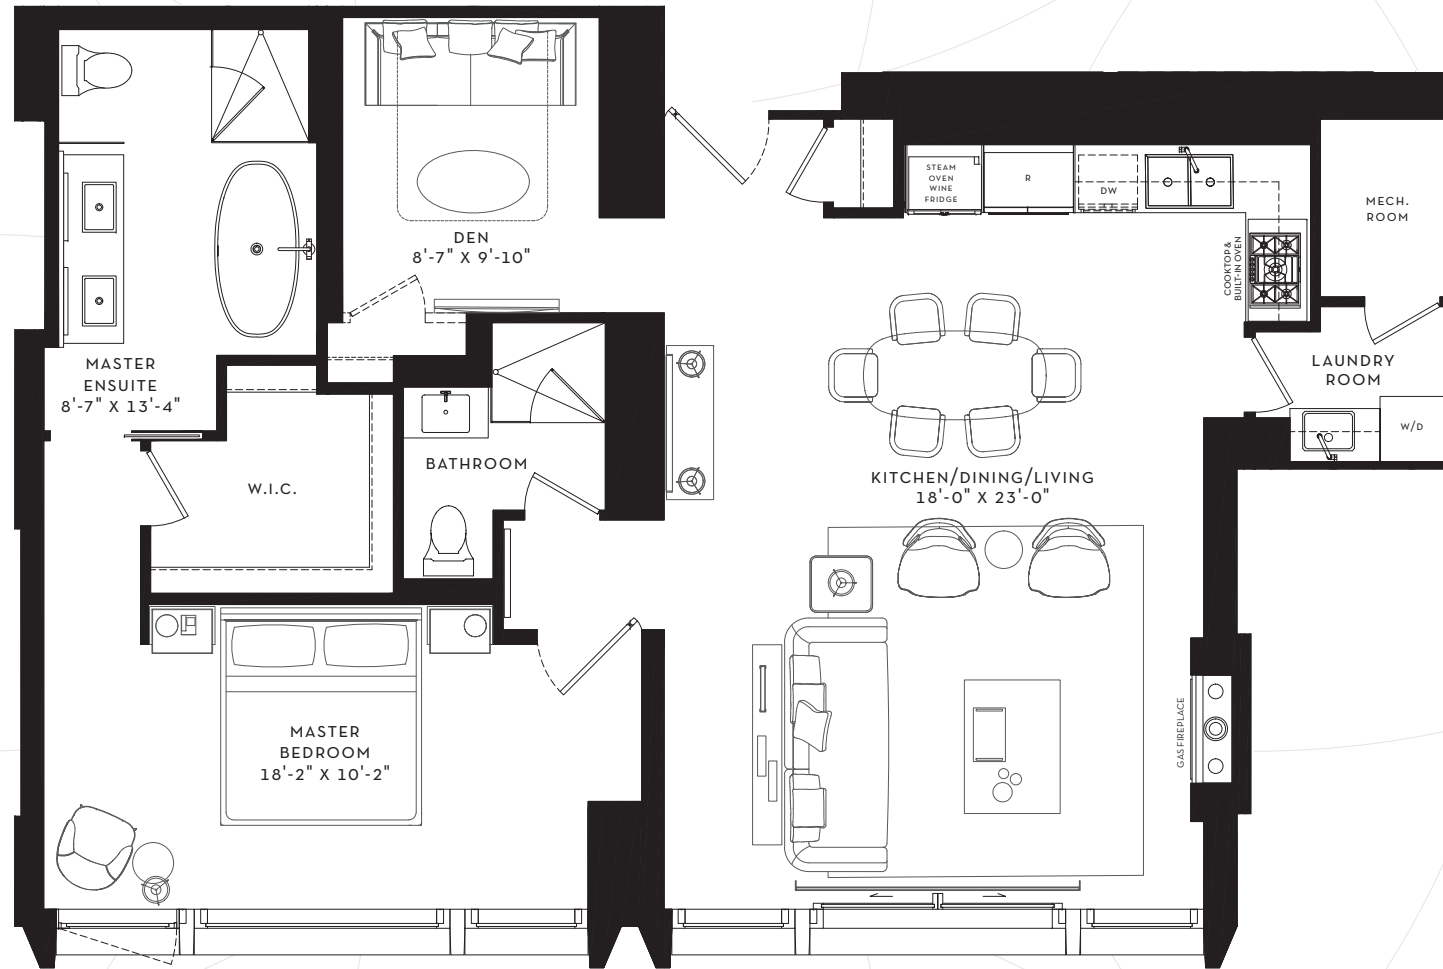

SCOLLARD

YORKVILLE

SUITE 11-23 BN

1 BEDROOM + DEN
1,293 SQ. FT.

FLOORS 11-22
1,293 SQ. FT.

FLOOR 23
1,293 SQ. FT.

FLOORS 24-25
1,293 SQ. FT.