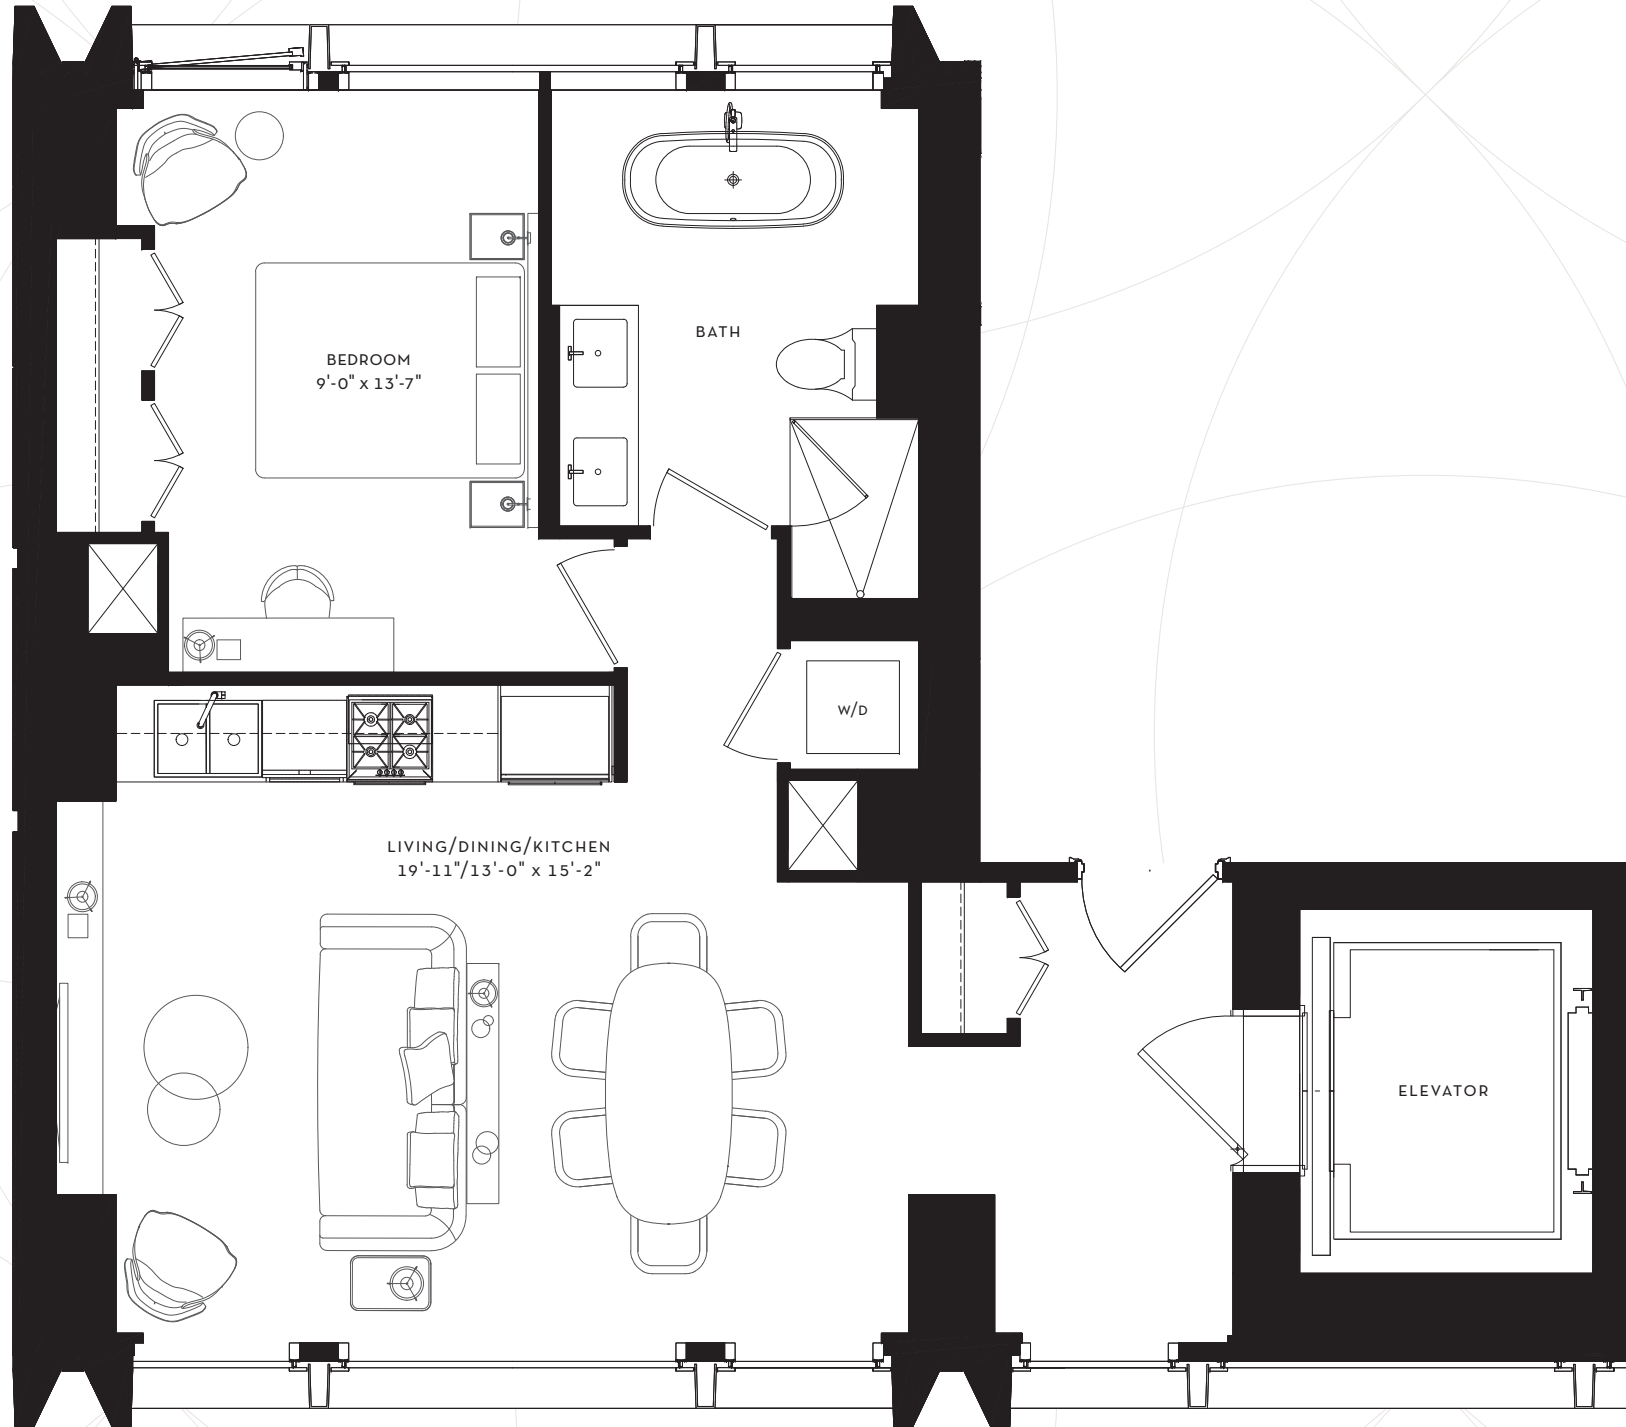

SCOLLARD

YORKVILLE

SUITE 37-39 AN

1 BEDROOM  
773 SQ.FT.

FLOORS 37-39  
773 SQ.FT.