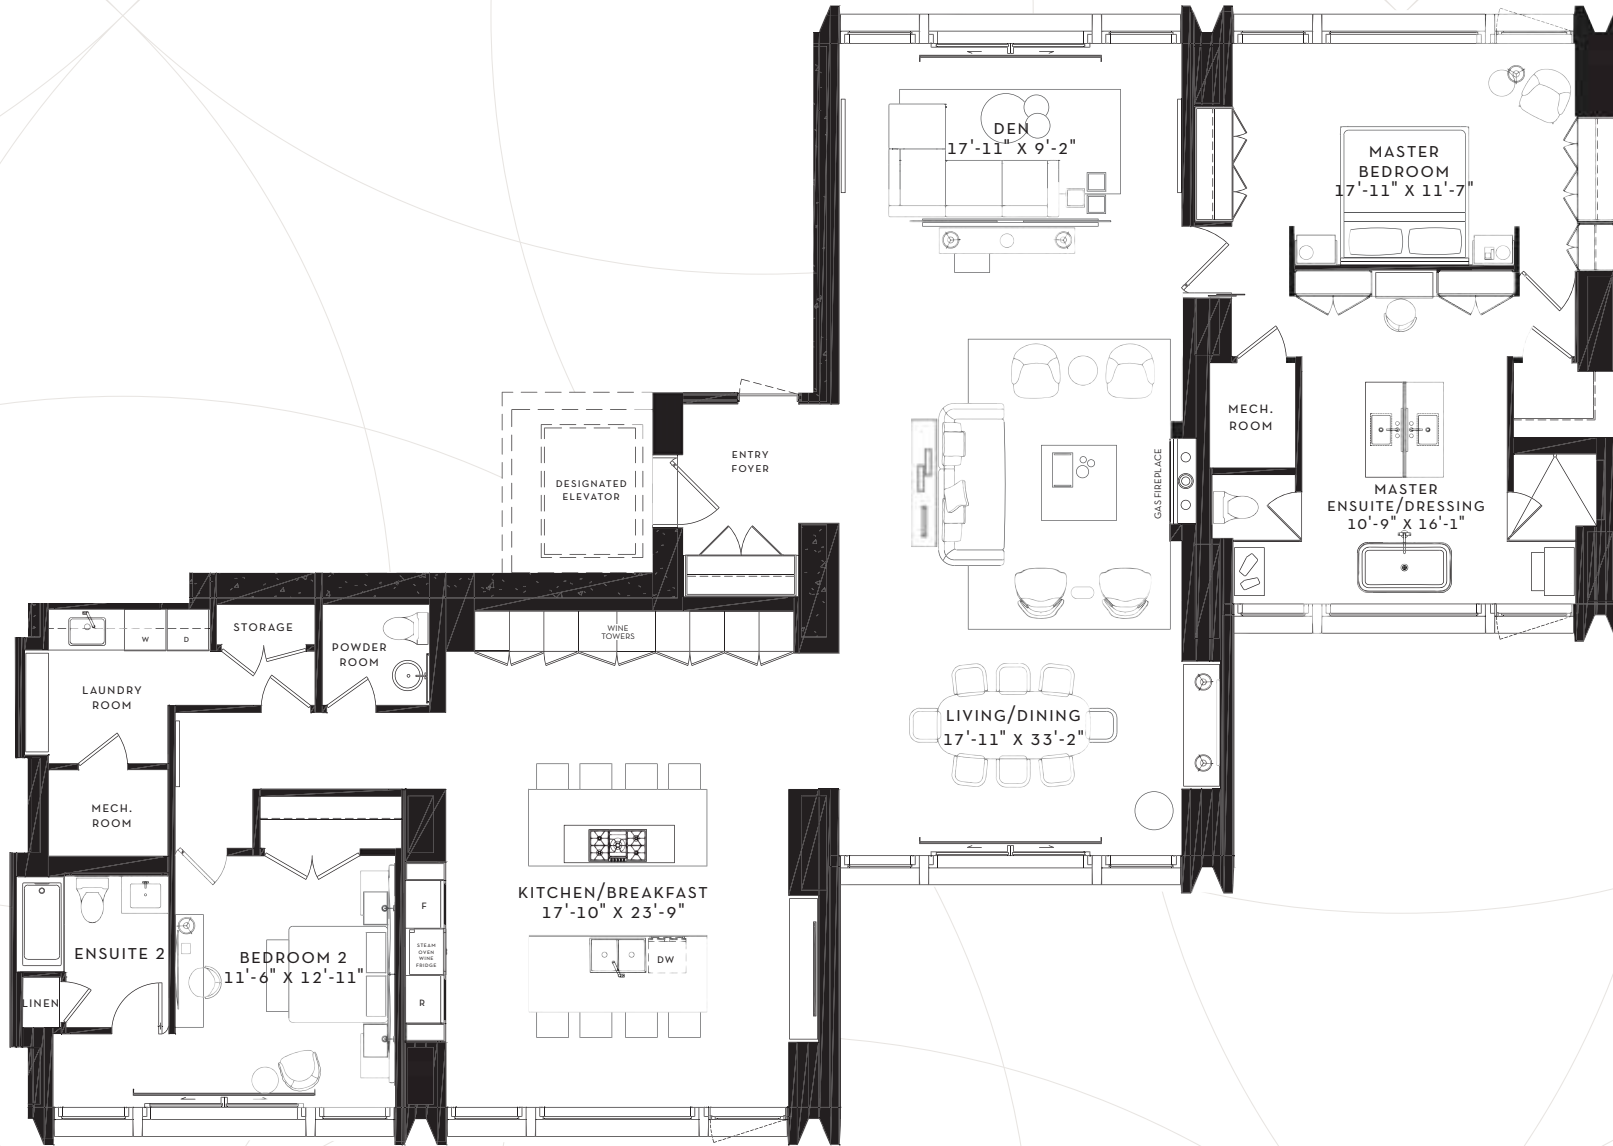

SCOLLARD

YORKVILLE

SUITE 27 S

2 BEDROOM + DEN
2,861 SQ. FT.

FLOOR 27
2,861 SQ. FT.