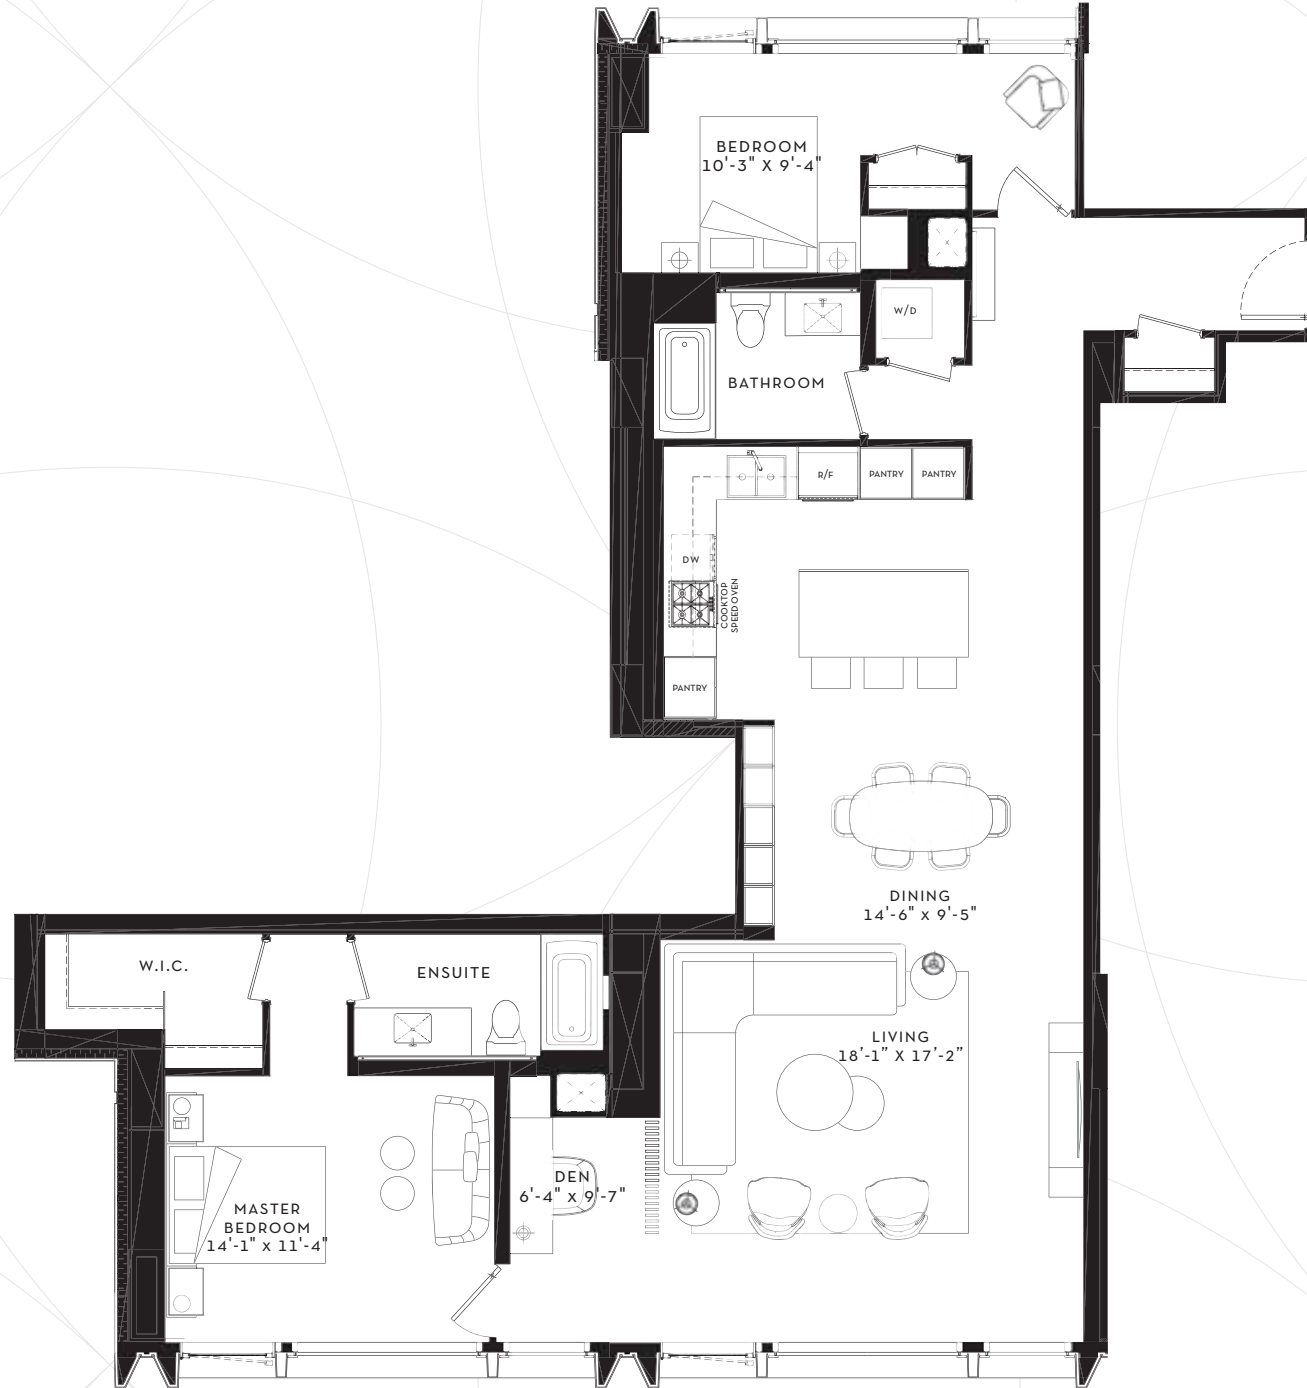

SCOLLARD

YORKVILLE

SUITE 5 AN

2 BEDROOM + DEN
1,636 SQ. FT.

FLOOR 5
1,636 SQ. FT.