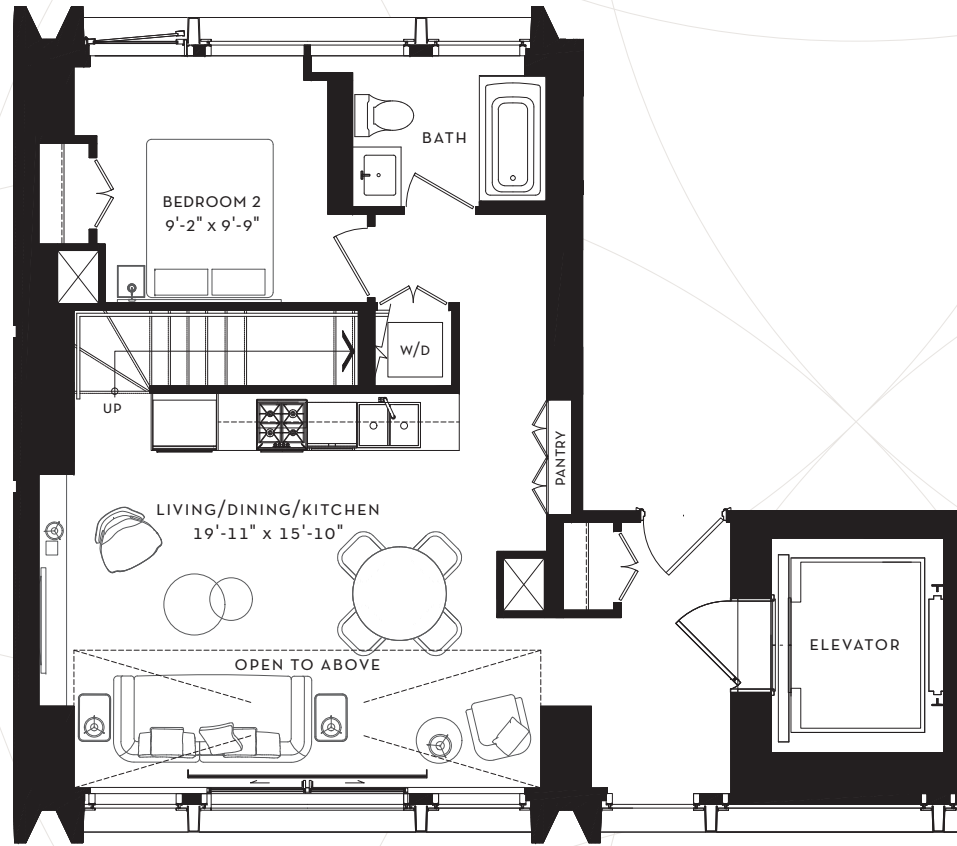

SCOLLARD

YORKVILLE

SUITE 40 AN

DUPLEX 2 BEDROOM  
1,453 SQ.FT.

DUPLEX-LEVEL 1

DUPLEX-LEVEL 2

FLOORS 40-41  
1,453 SQ.FT.