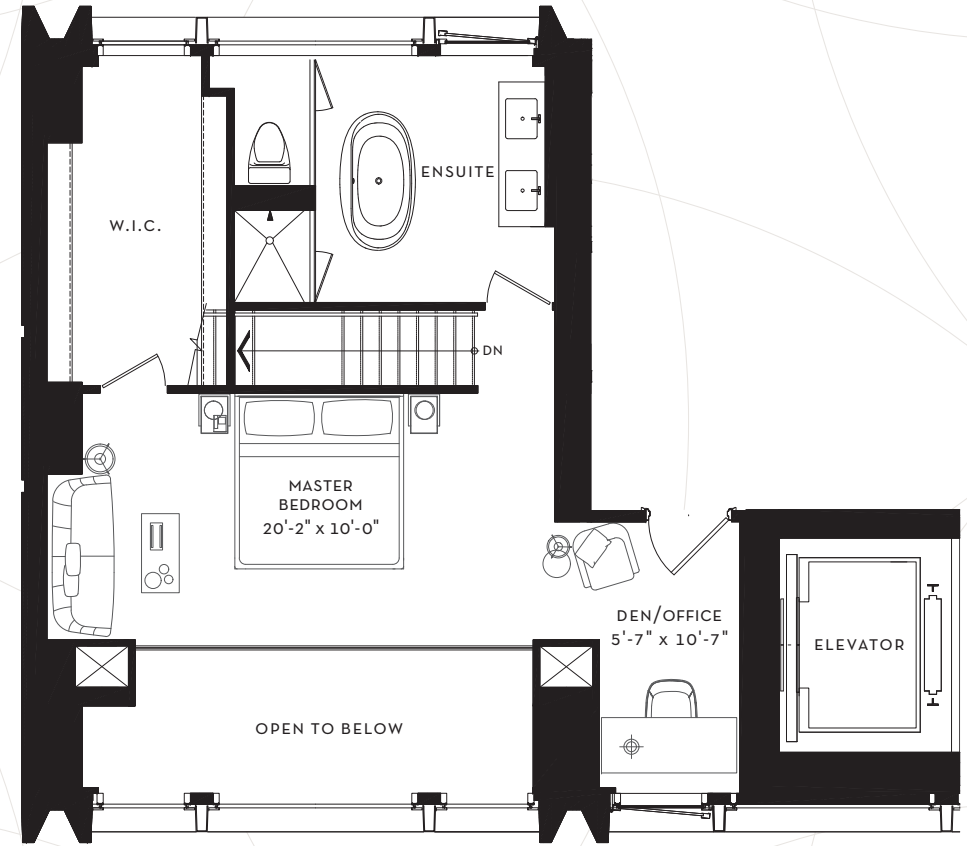

SCOLLARD

YORKVILLE

SUITE 40 AN

DUPLEX 2 BEDROOM  
1,453 SQ.FT.

DUPLEX-LEVEL 1

DUPLEX-LEVEL 2

FLOORS 40-41  
1,453 SQ.FT.