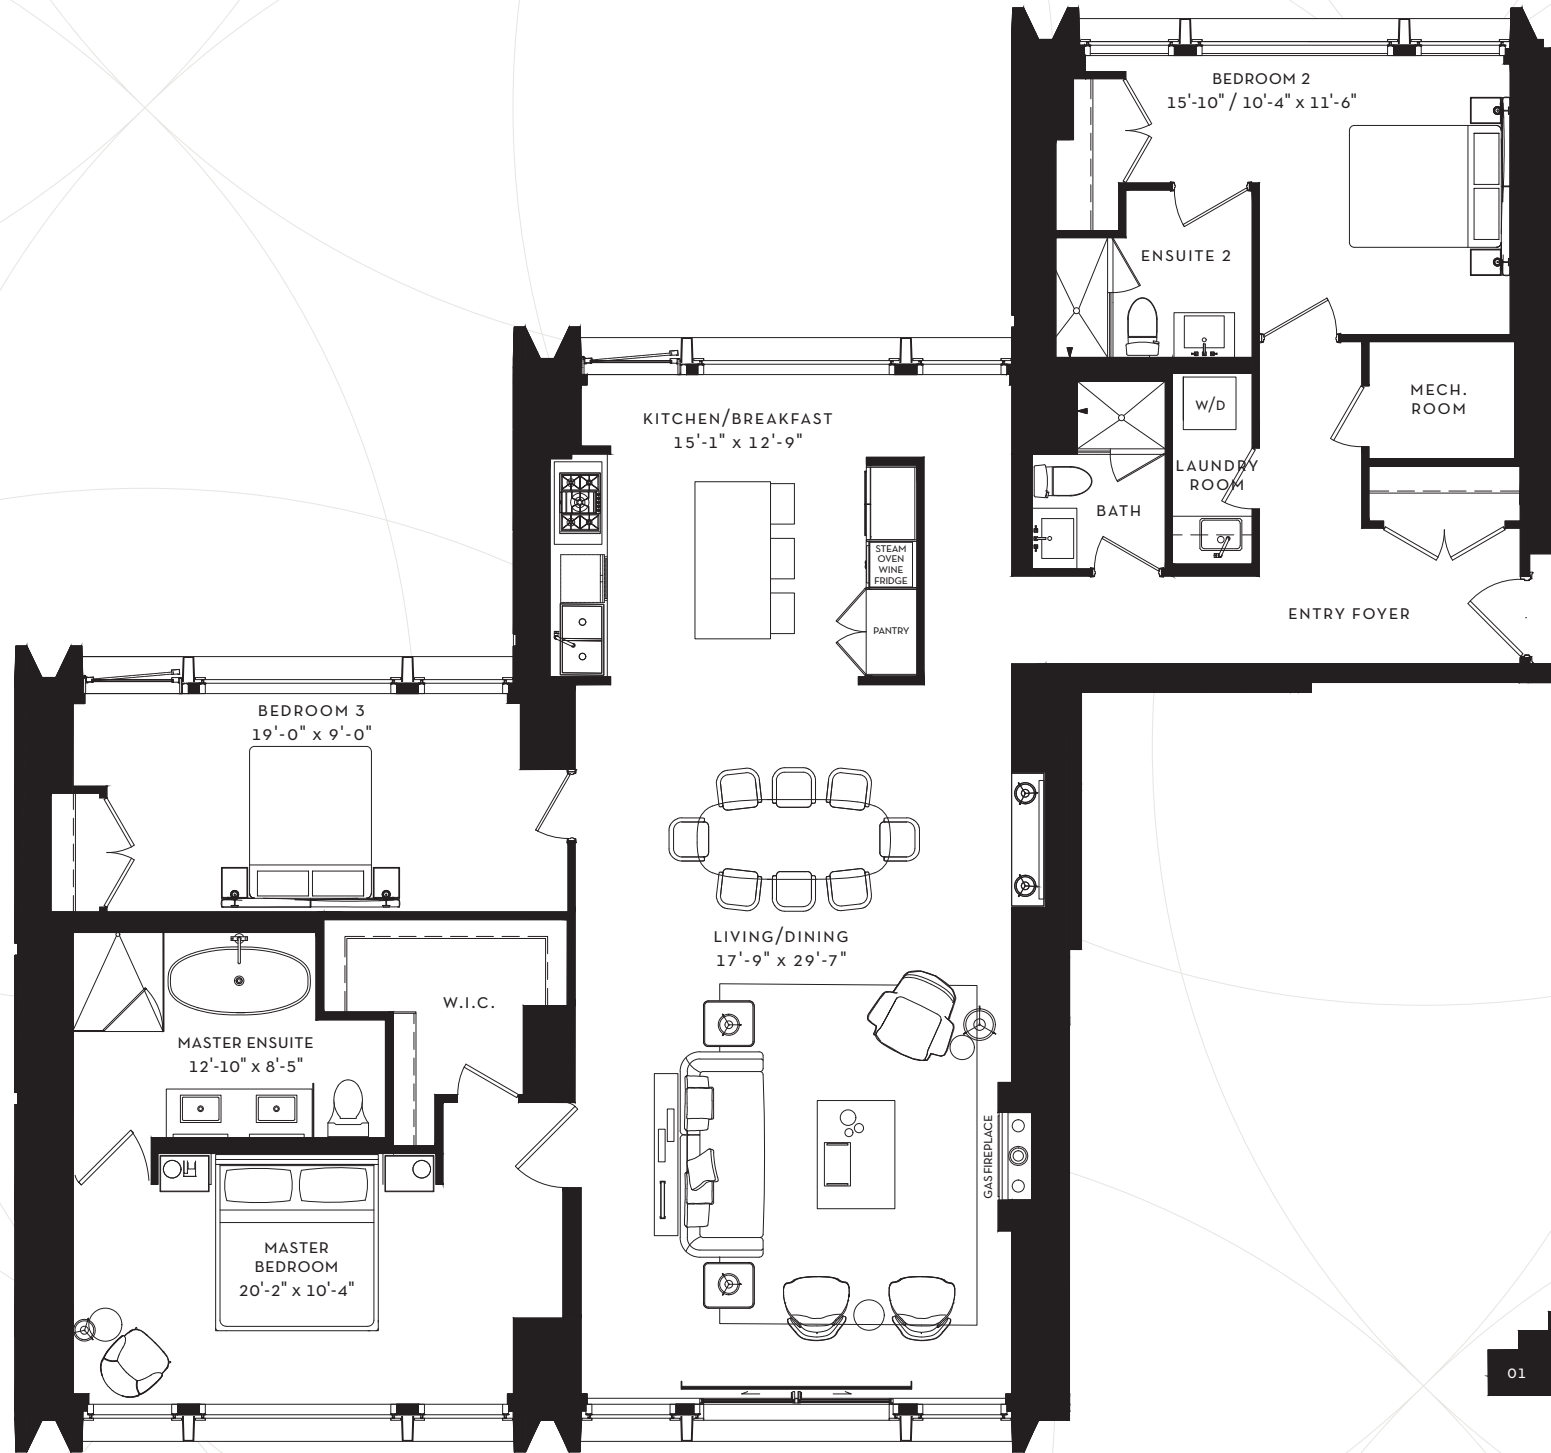

SCOLLARD

YORKVILLE

SUITE 23-25 AN

3 BEDROOM
2,166 SQ.FT.

FLOORS 23
2,166 SQ.FT.

FLOORS 24-25
2,166 SQ.FT.

All areas and stated room dimensions are approximate. Floor area measured in accordance with Tarion requirements. Actual living area will vary from floor area stated. Furniture not included. Plan may be reversed. All illustrations are artist's concept. E. & O.E. May 31, 2022.