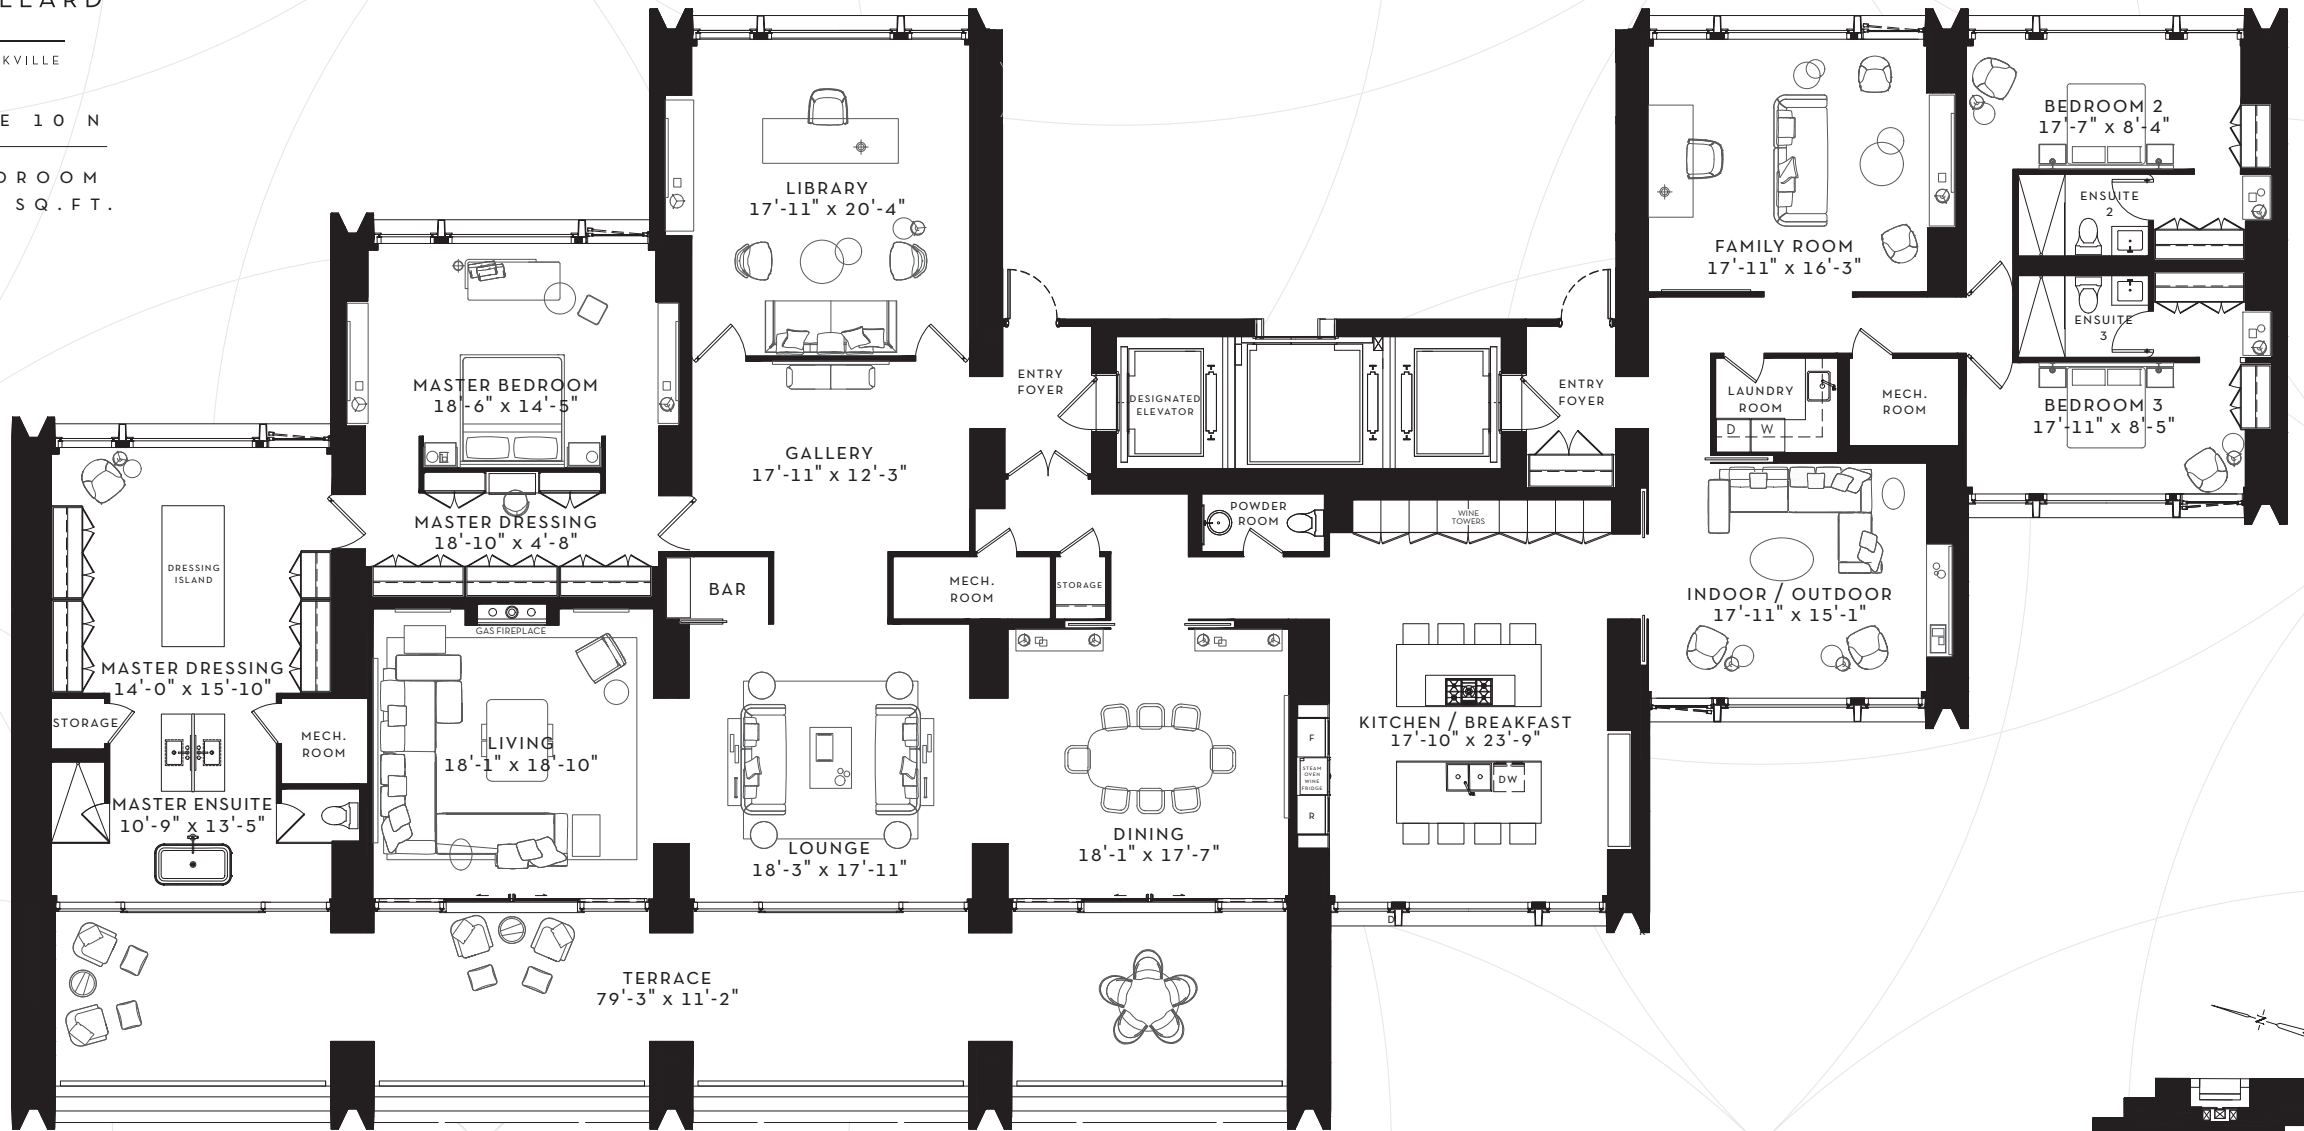

SCOLLARD

YORKVILLE

SUITE 10 N

3 BEDROOM
5,943 SQ. FT.

01

FLOOR 10
5,943 SQ. FT.