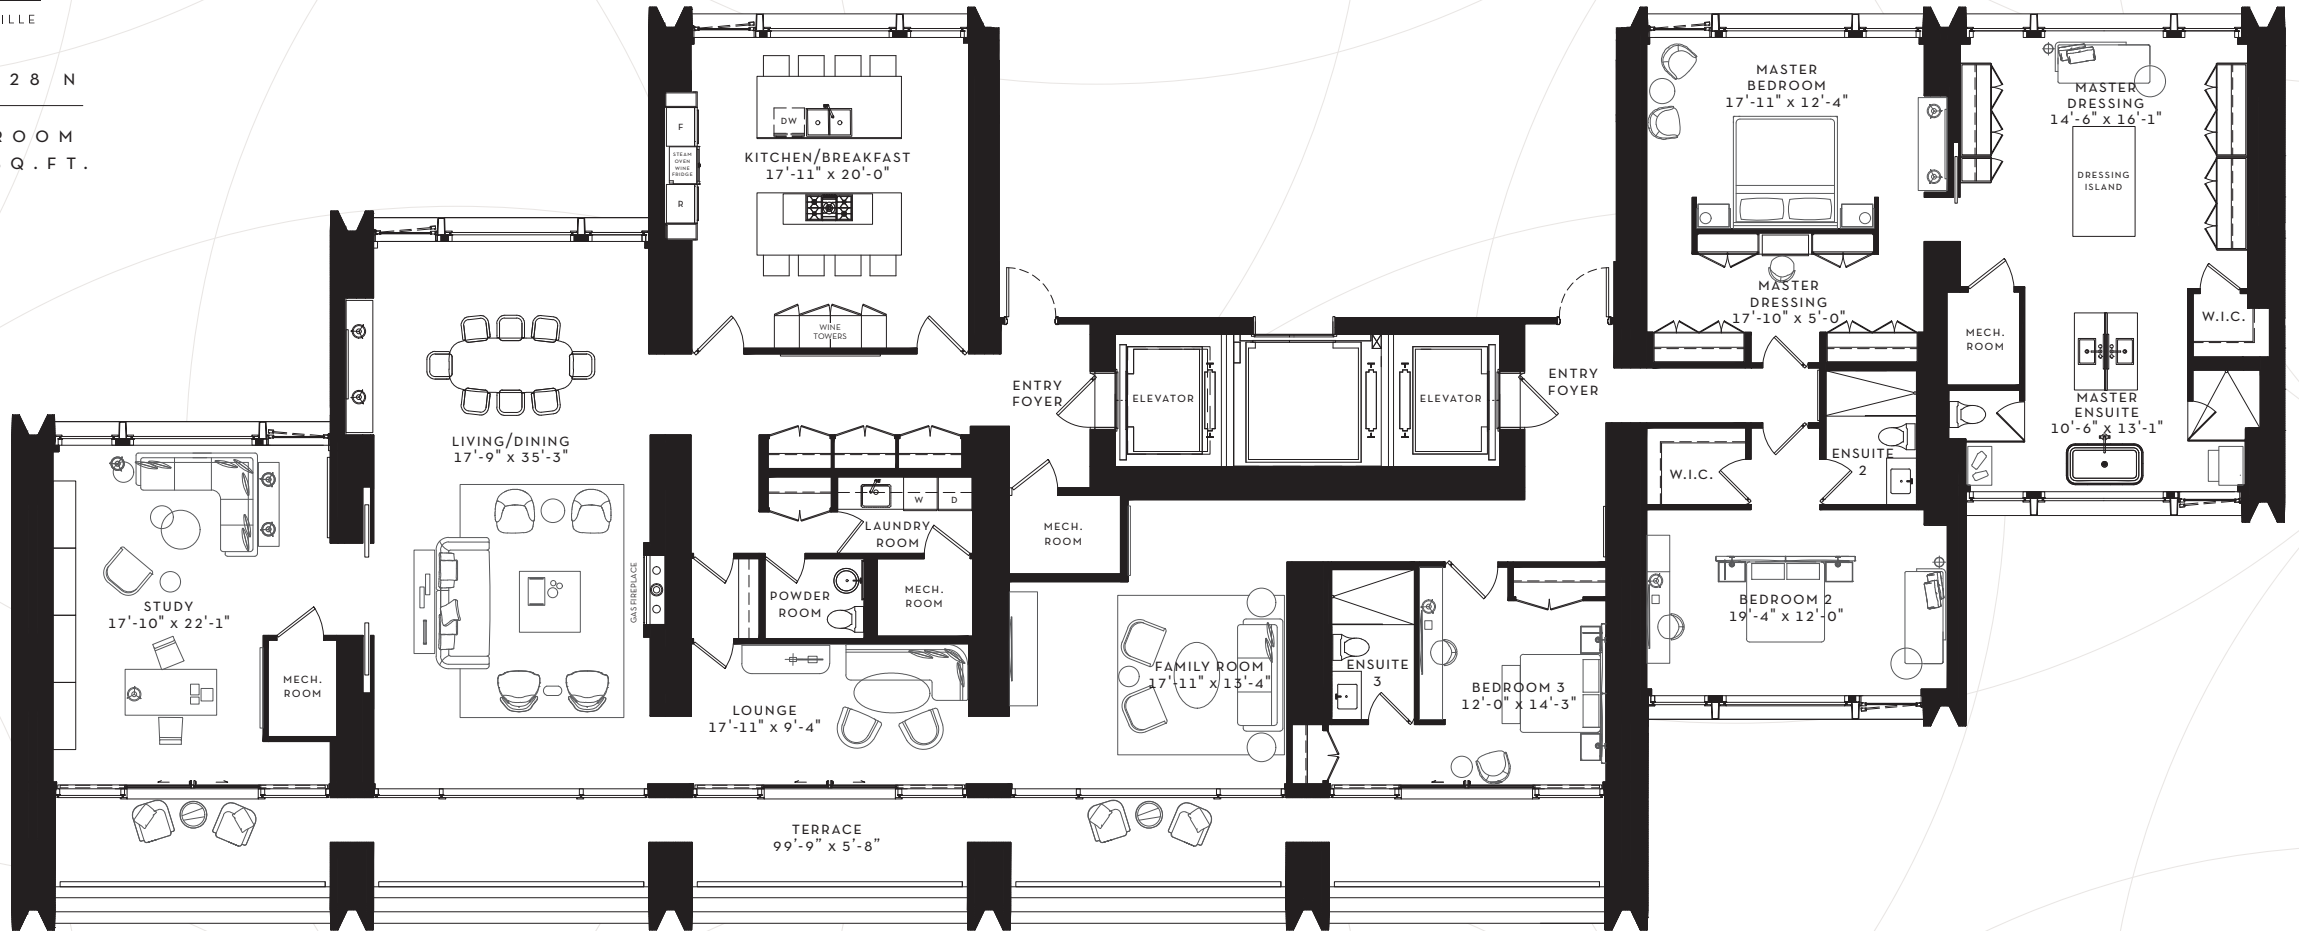

SCOLLARD

YORKVILLE

SUITE 28 N

3 BEDROOM  
5,190 SQ. FT.

FLOOR 28  
5,190 SQ. FT.