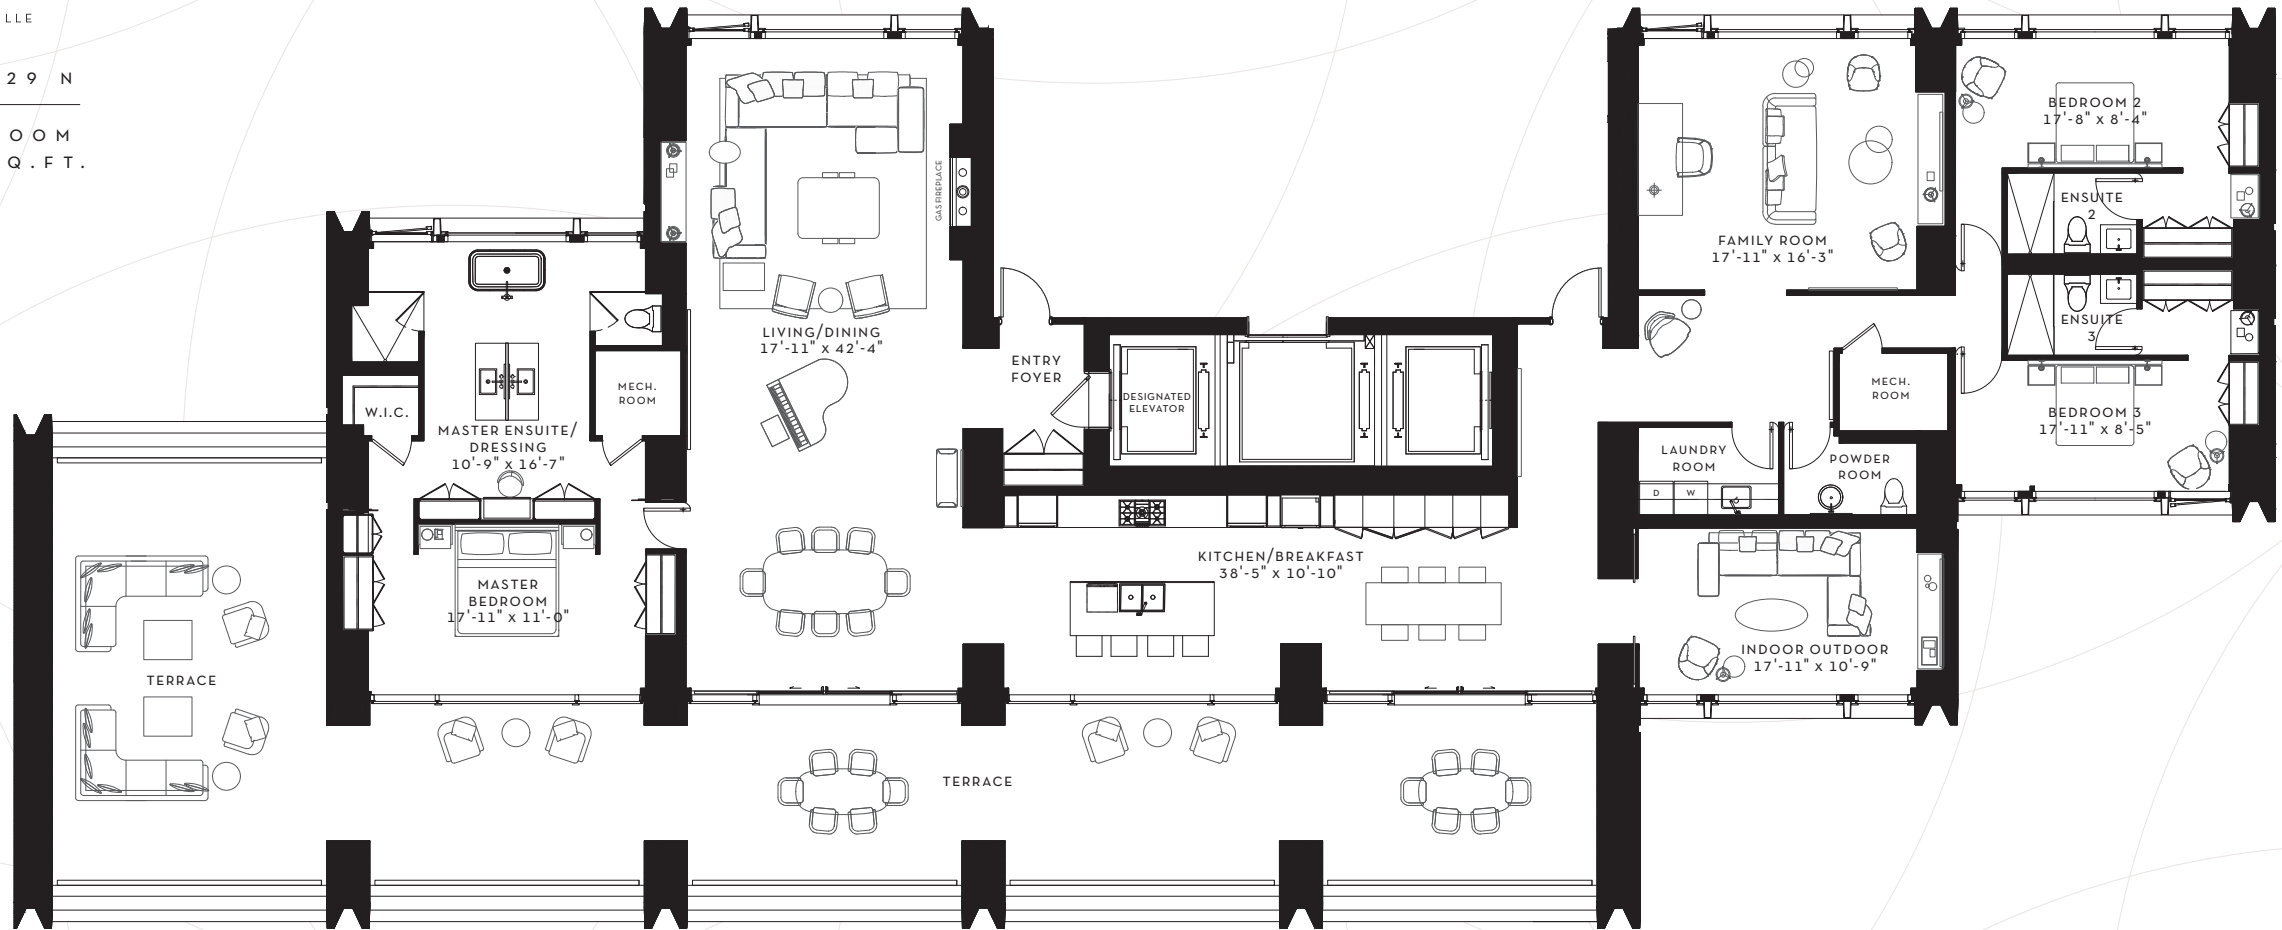

SCOLLARD

YORKVILLE

SUITE 29 N

3 BEDROOM
3,968 SQ. FT.

FLOOR 29
3,968 SQ. FT.