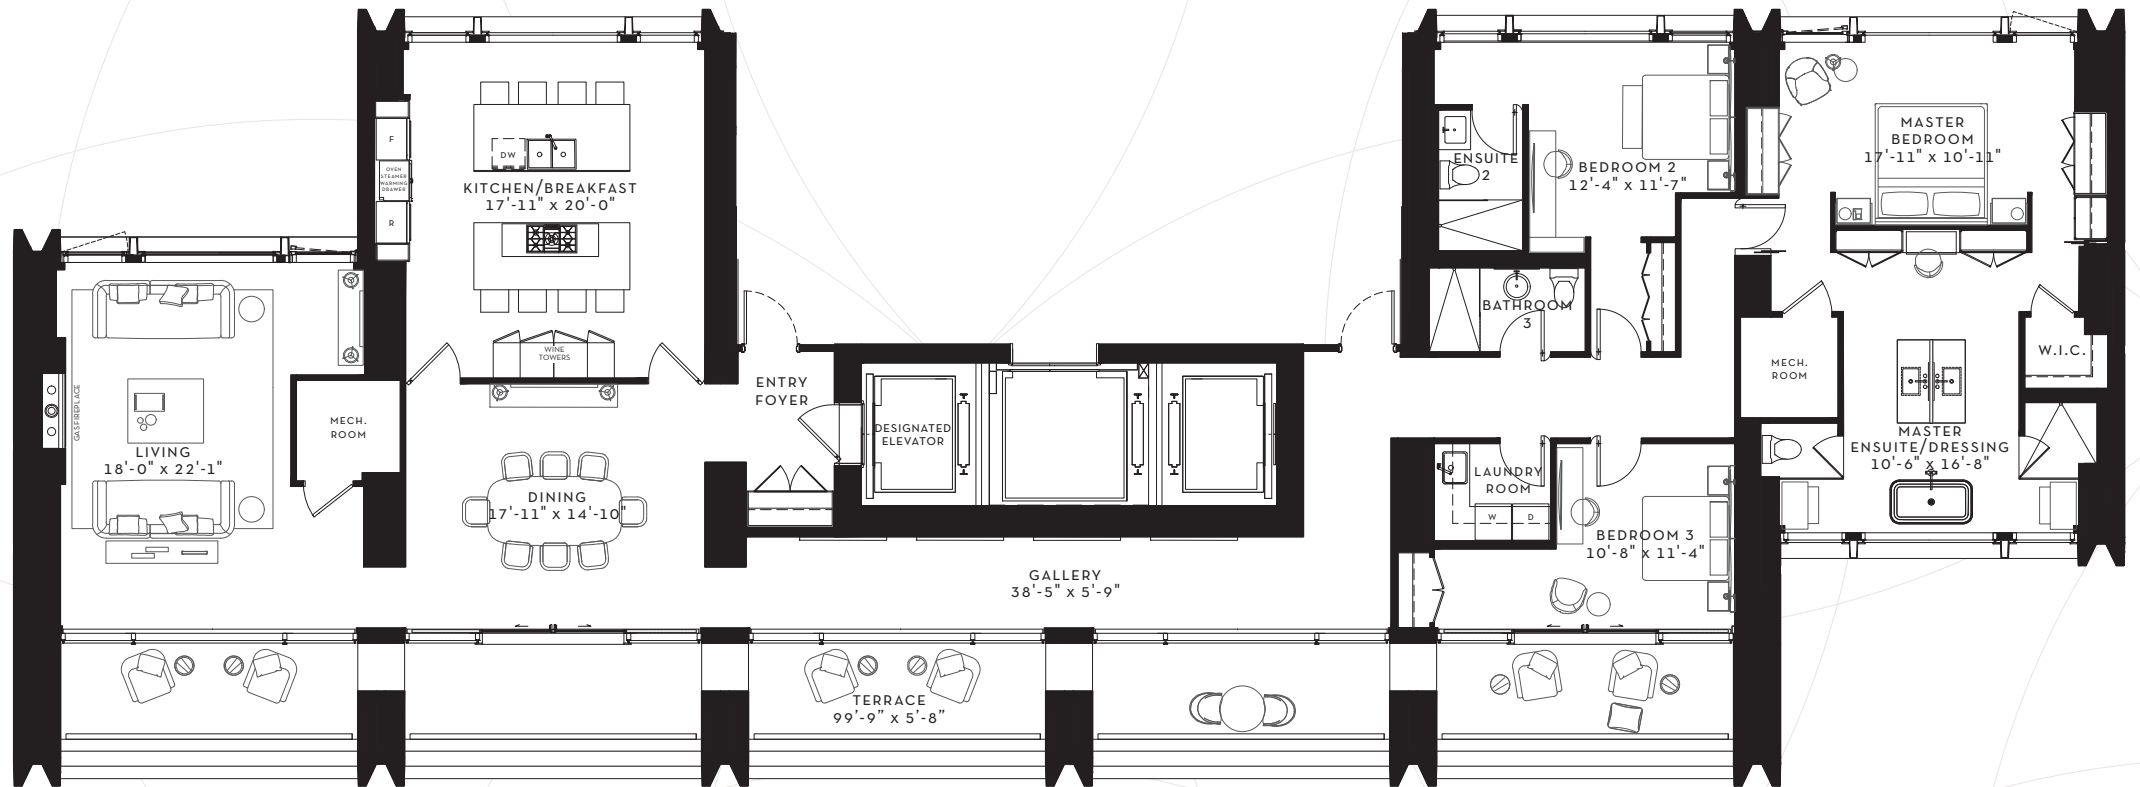

SCOLLARD

YORKVILLE

SUITE 35 N

3 BEDROOM
3,451 SQ. FT.

01

FLOOR 35
3,451 SQ. FT.