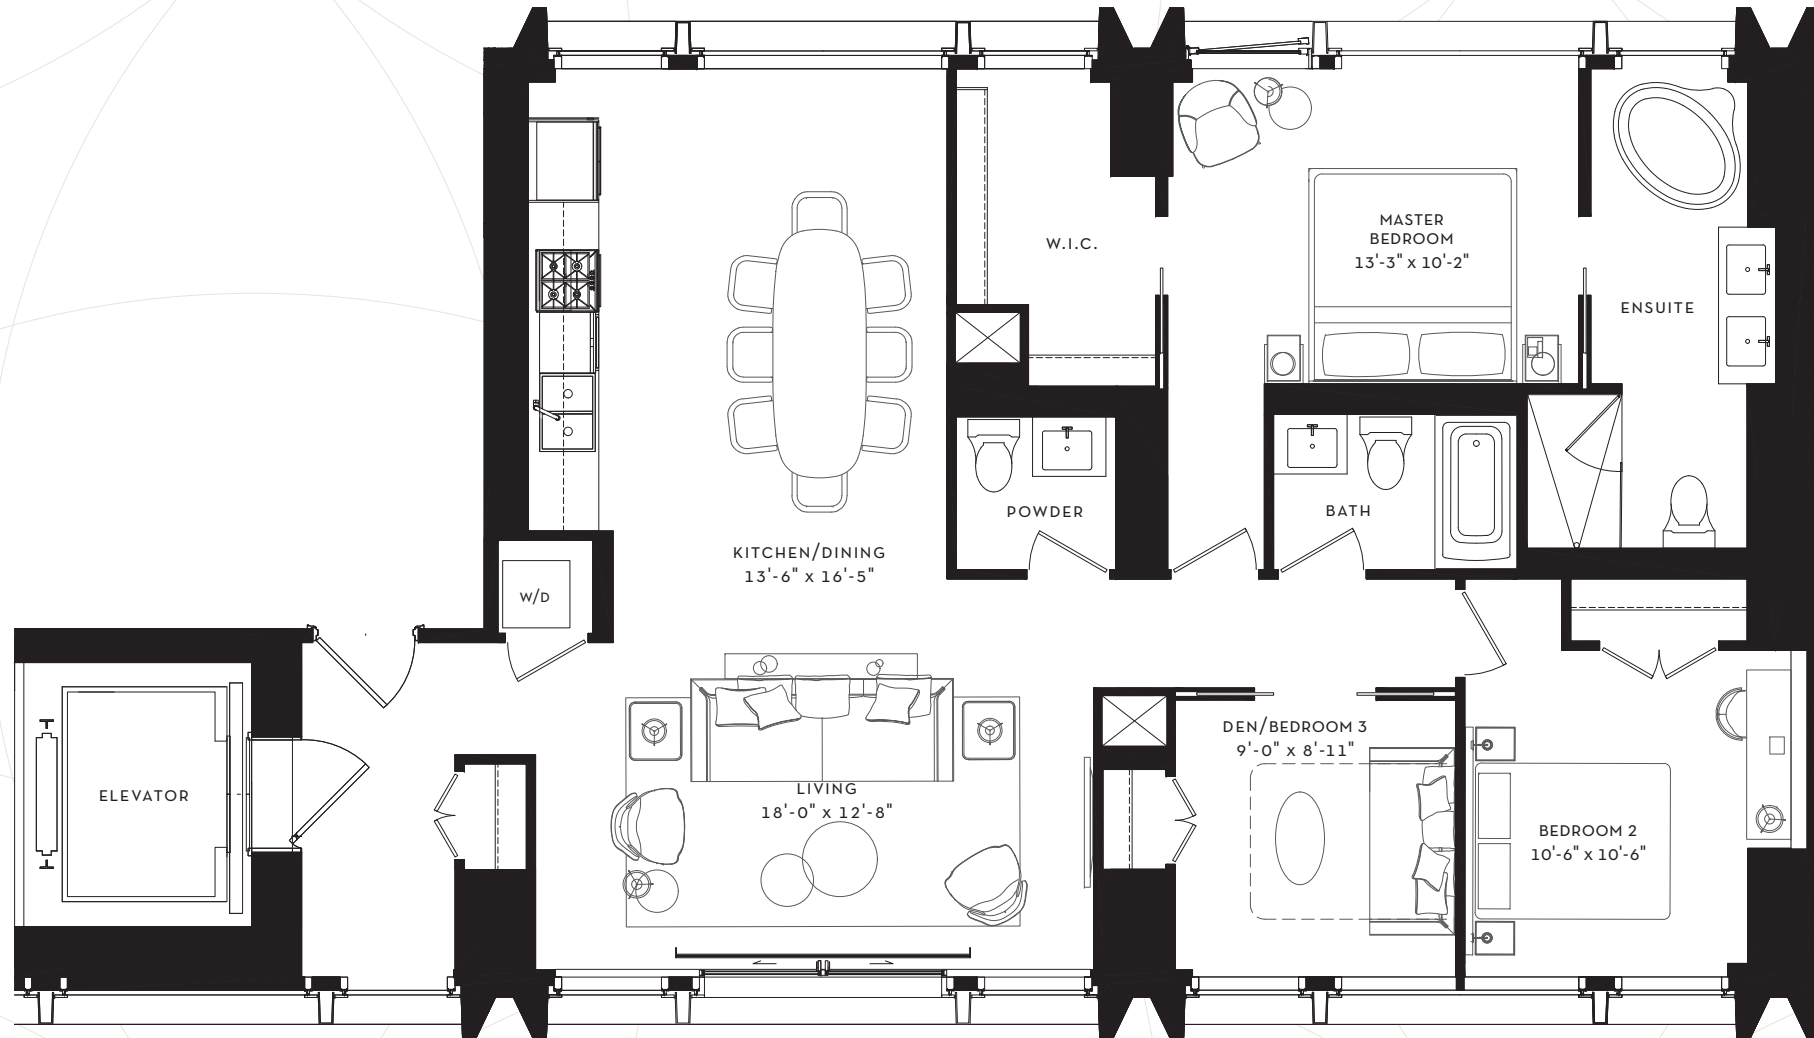

SCOLLARD

YORKVILLE

SUITE 40-41 CS

3 BEDROOM
1,397 SQ.FT.

FLOOR 40
1,397 SQ.FT.

FLOOR 41
1,397 SQ.FT.