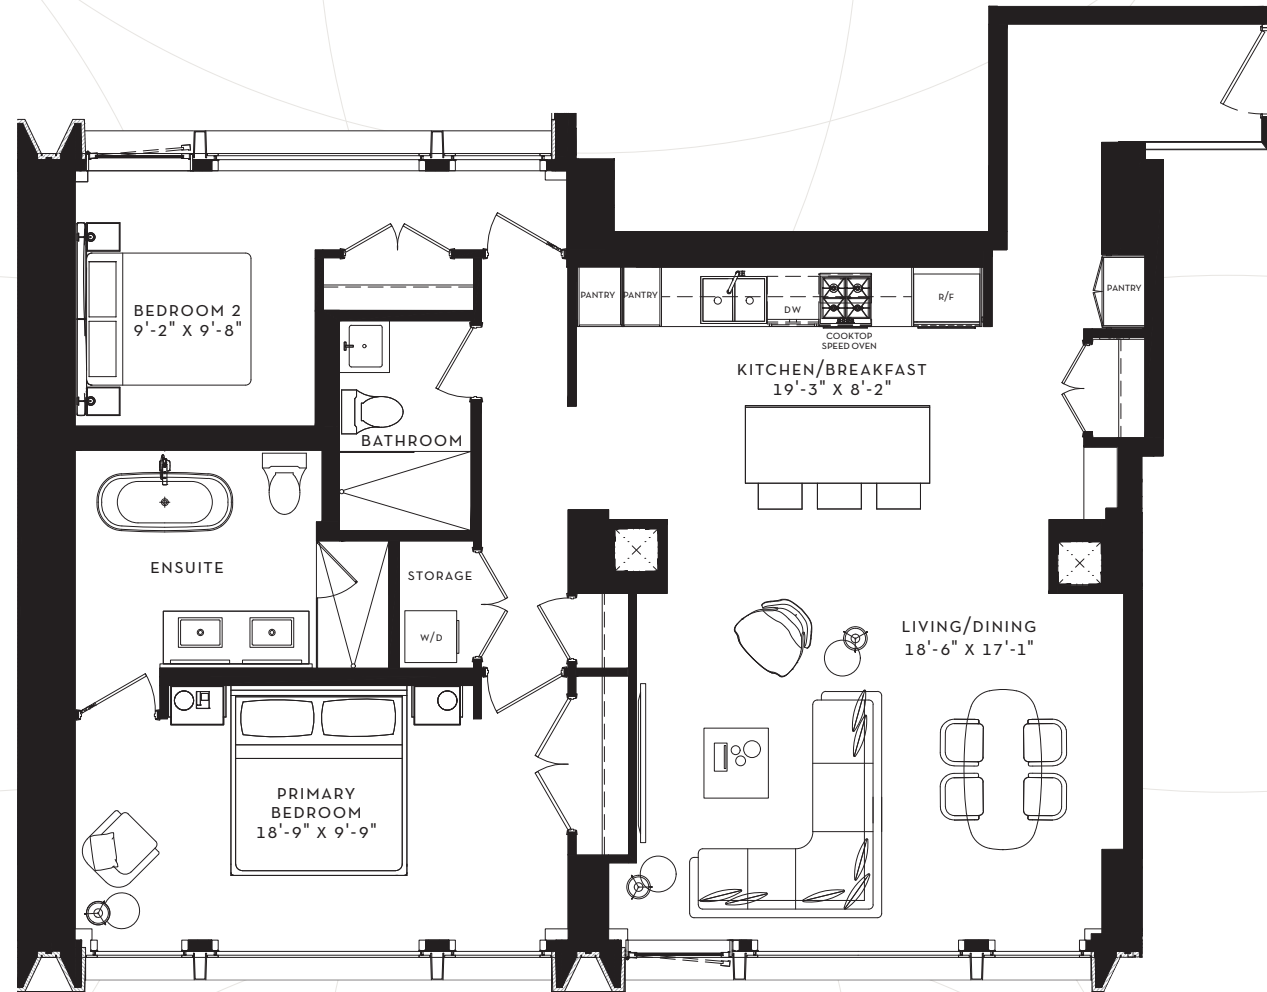

SCOLLARD

YORKVILLE

SUITE 13-14 & 17 FN

2 BEDROOM  
1,306 SQ. FT.

FLOOR 13-14 & 17  
1,306 SQ. FT.

All areas and stated room dimensions are approximate. Floor area measured in accordance with Tarion requirements. Actual living area will vary from floor area stated. Furniture not included. Plan may be reversed. All illustrations are artist's concept. E. & O.E. Nov 2022.