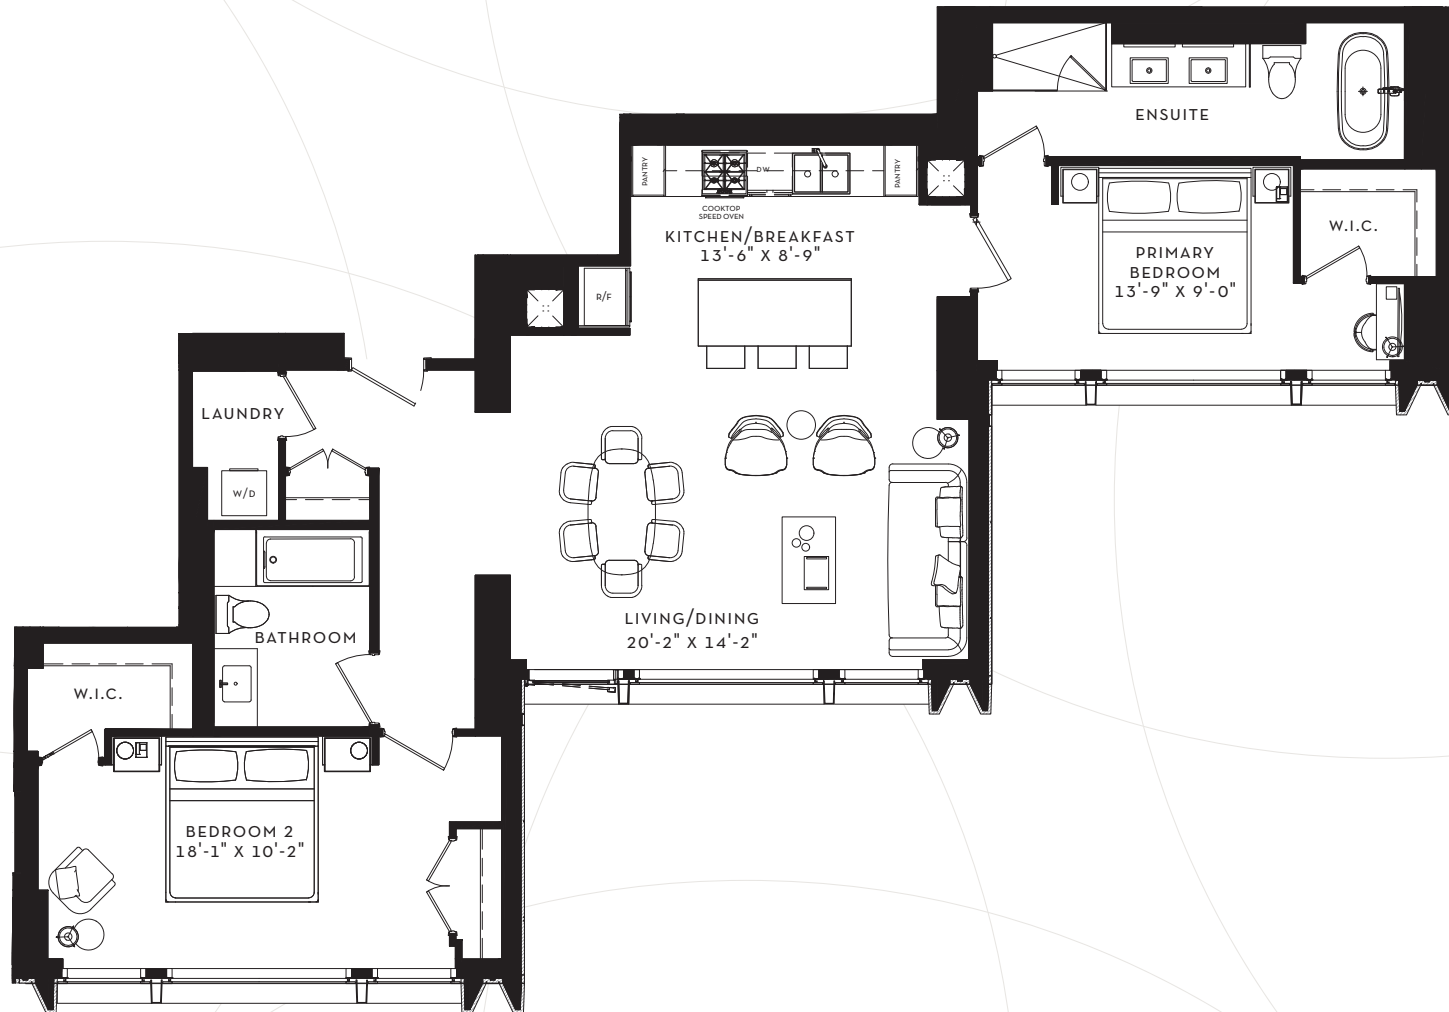

SCOLLARD

YORKVILLE

SUITE 13-14 GS

2 BEDROOM  
1,356 SQ. FT.

FLOOR 13-14  
1,356 SQ. FT.

All areas and stated room dimensions are approximate. Floor area measured in accordance with Tarion requirements. Actual living area will vary from floor area stated. Furniture not included. Plan may be reversed. All illustrations are artist's concept. E. & O.E. Nov 2022.