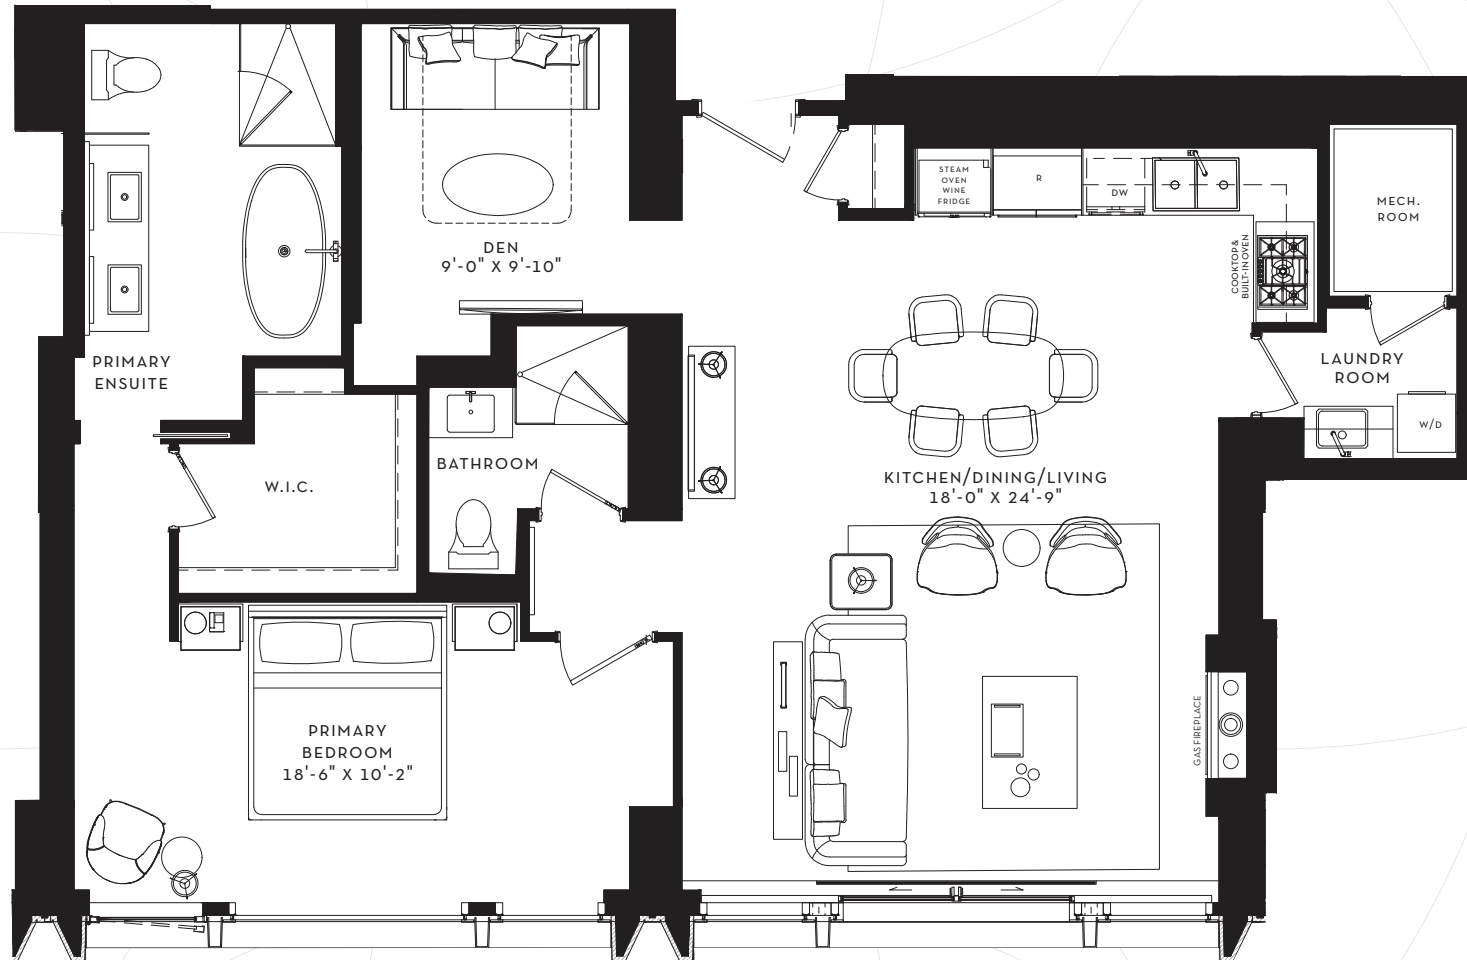

SCOLLARD

YORKVILLE

SUITE 20-22 BN

1 BEDROOM + DEN
1,293 SQ. FT.

FLOORS 20-22
1,293 SQ. FT.

All areas and stated room dimensions are approximate. Floor area measured in accordance with Tarion requirements. Actual living area will vary from floor area stated. Furniture not included. Plan may be reversed. All illustrations are artist's concept. E. & O.E. Nov 2022.