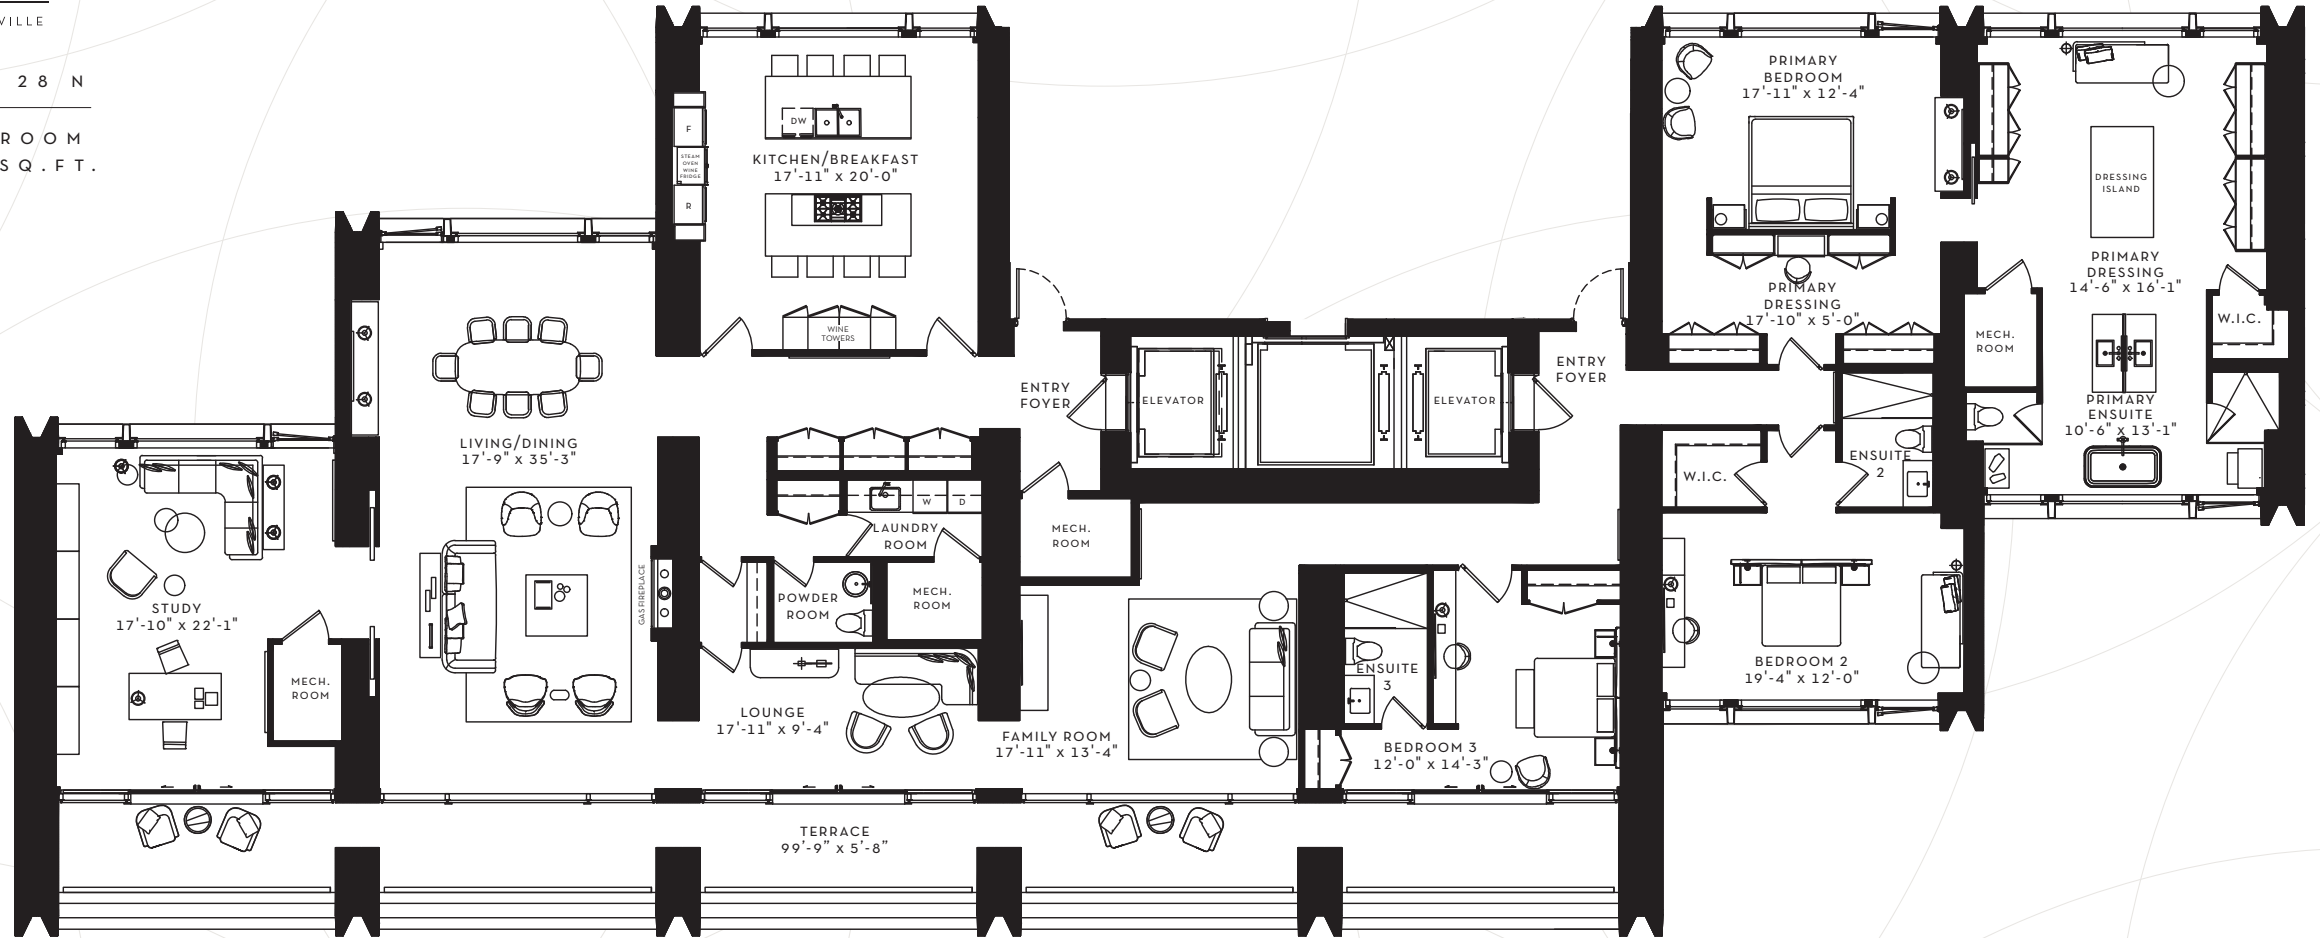

SCOLLARD

YORKVILLE

SUITE 28 N

3 BEDROOM
5,190 SQ. FT.

FLOOR 28
5,190 SQ. FT.

All areas and stated room dimensions are approximate. Floor area measured in accordance with Tarion requirements. Actual living area will vary from floor area stated. Furniture not included. Plan may be reversed. All illustrations are artist's concept. E. & O.E. Nov 2022.