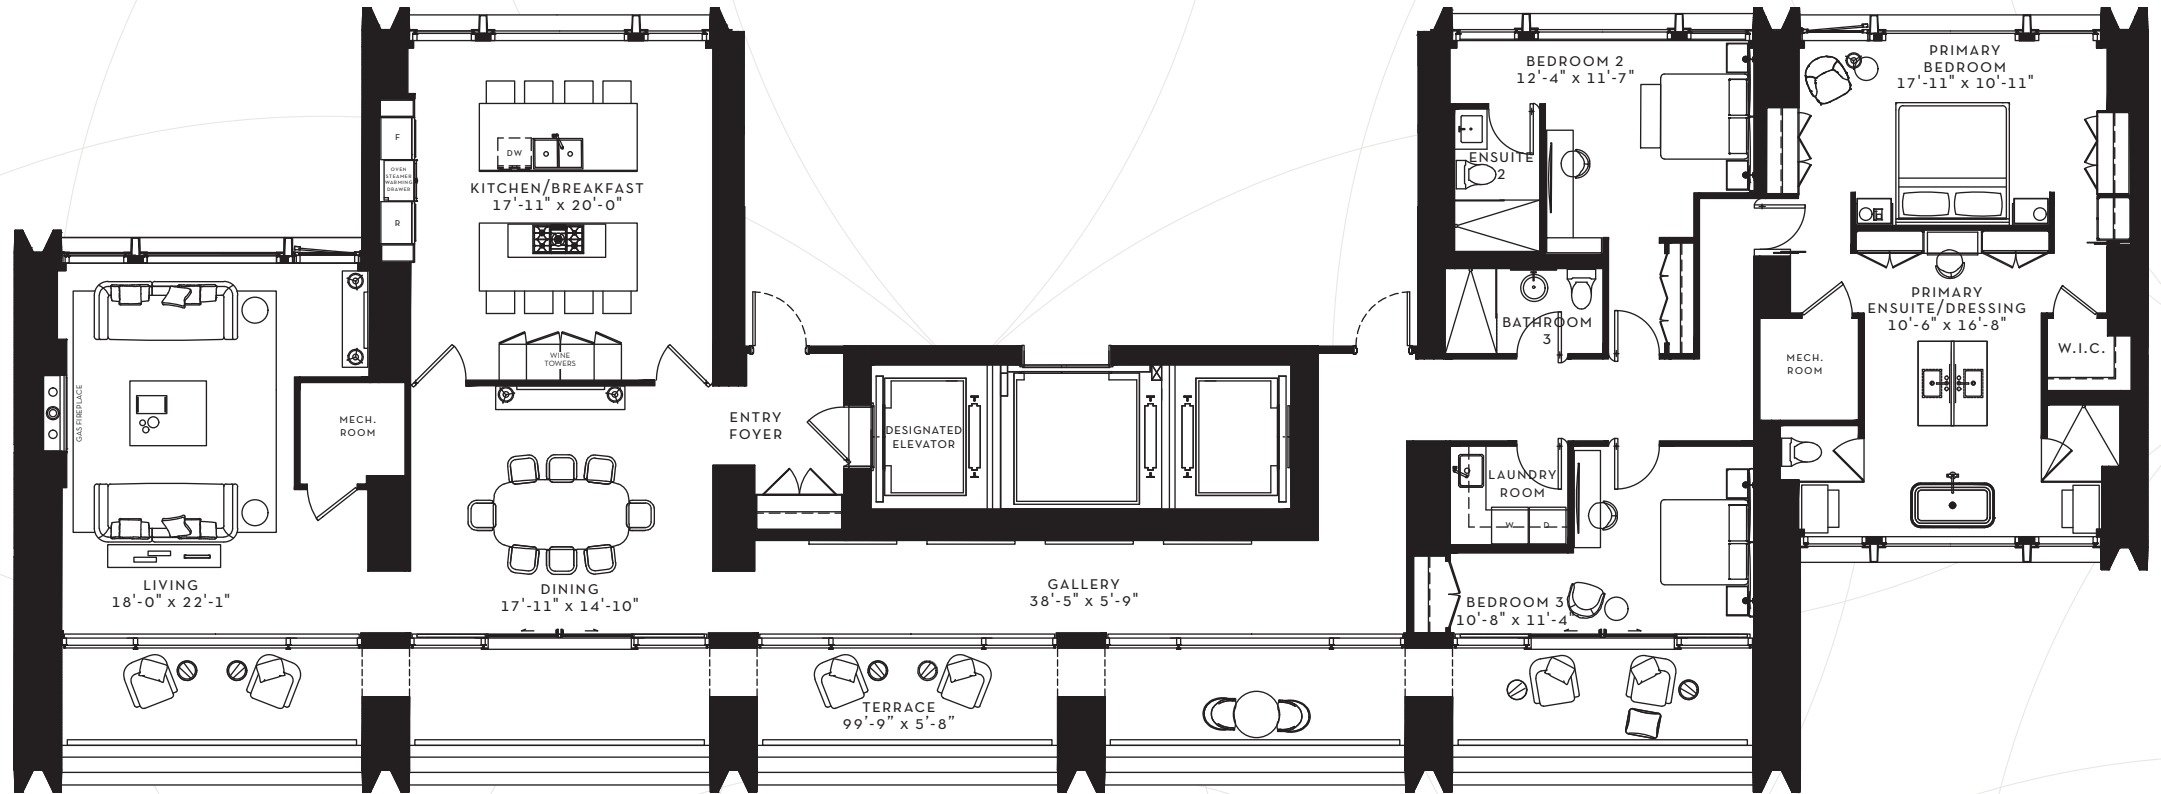

SCOLLARD

YORKVILLE

SUITE 35 N

3 BEDROOM  
3,451 SQ. FT.

FLOOR 35  
3,451 SQ. FT.

All areas and stated room dimensions are approximate. Floor area measured in accordance with Tarion requirements. Actual living area will vary from floor area stated. Furniture not included. Plan may be reversed. All illustrations are artist's concept. E. & O.E. Nov 2022.