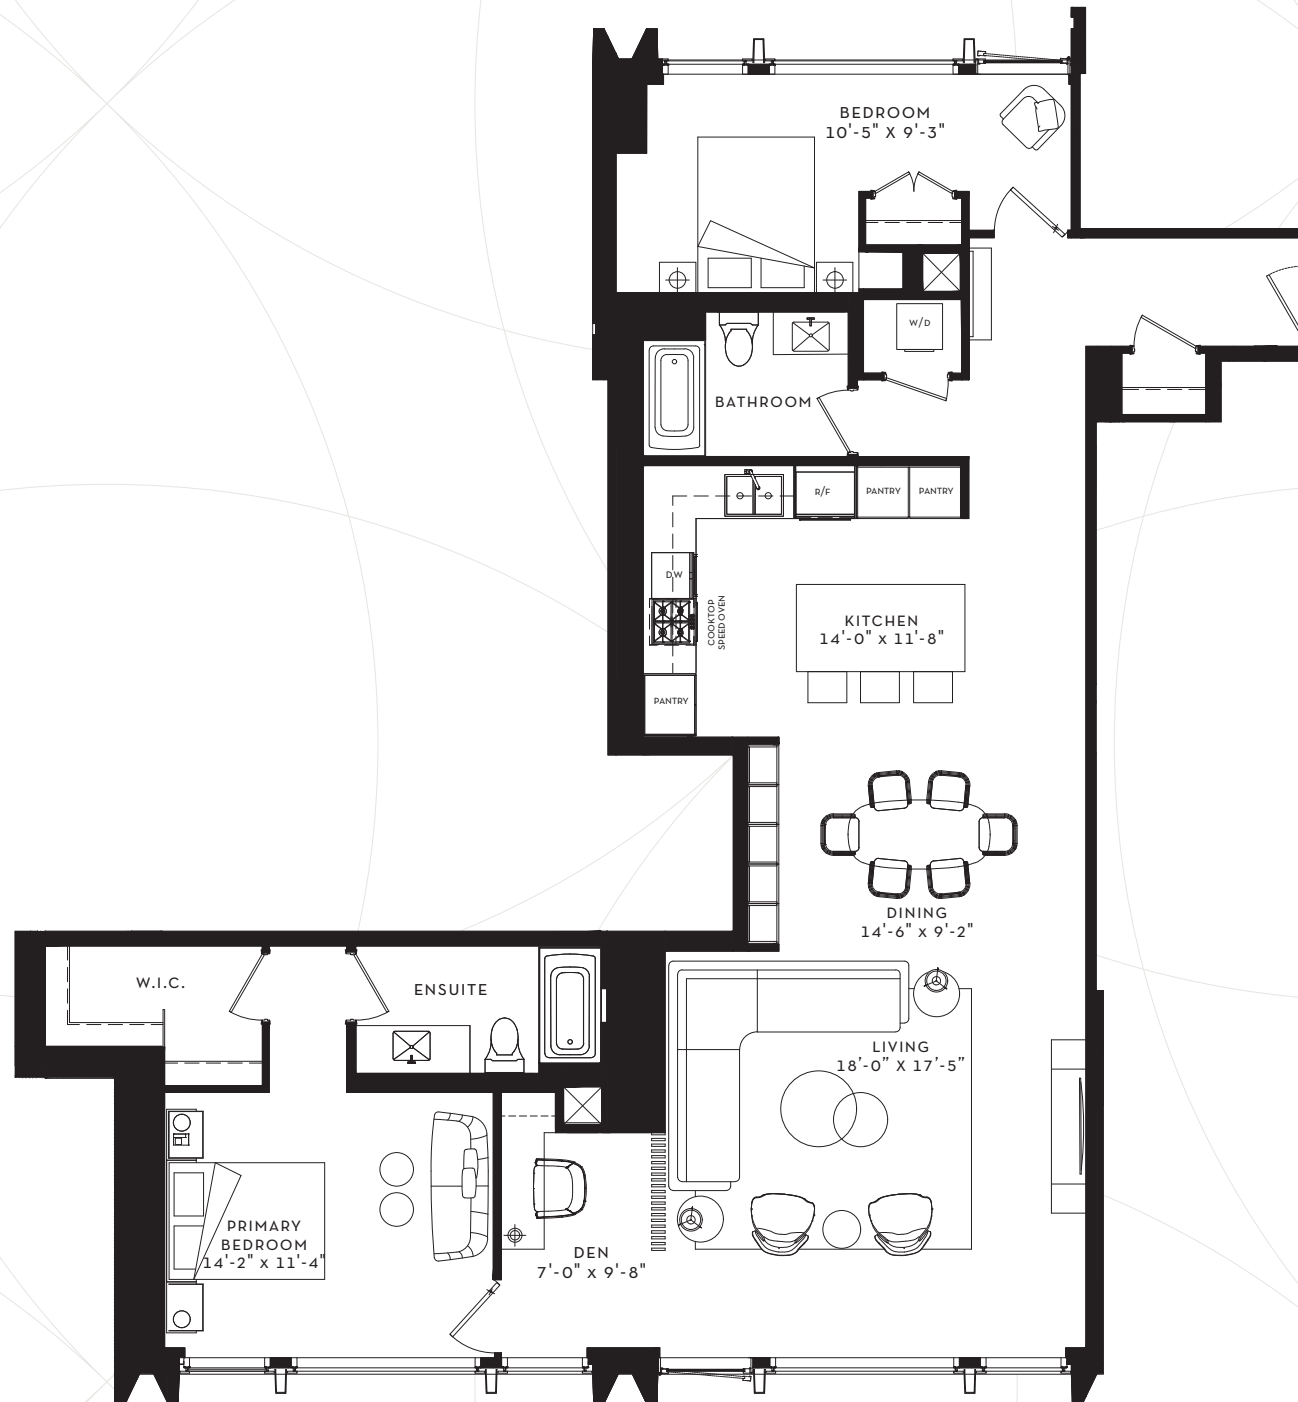

SCOLLARD

YORKVILLE

SUITE 5 AN

2 BEDROOM + DEN  
1,636 SQ. FT.

FLOOR 5  
1,636 SQ. FT.

All areas and stated room dimensions are approximate. Floor area measured in accordance with Tarion requirements. Actual living area will vary from floor area stated. Furniture not included. Plan may be reversed. All illustrations are artist's concept. E. & O.E. Nov 2022.