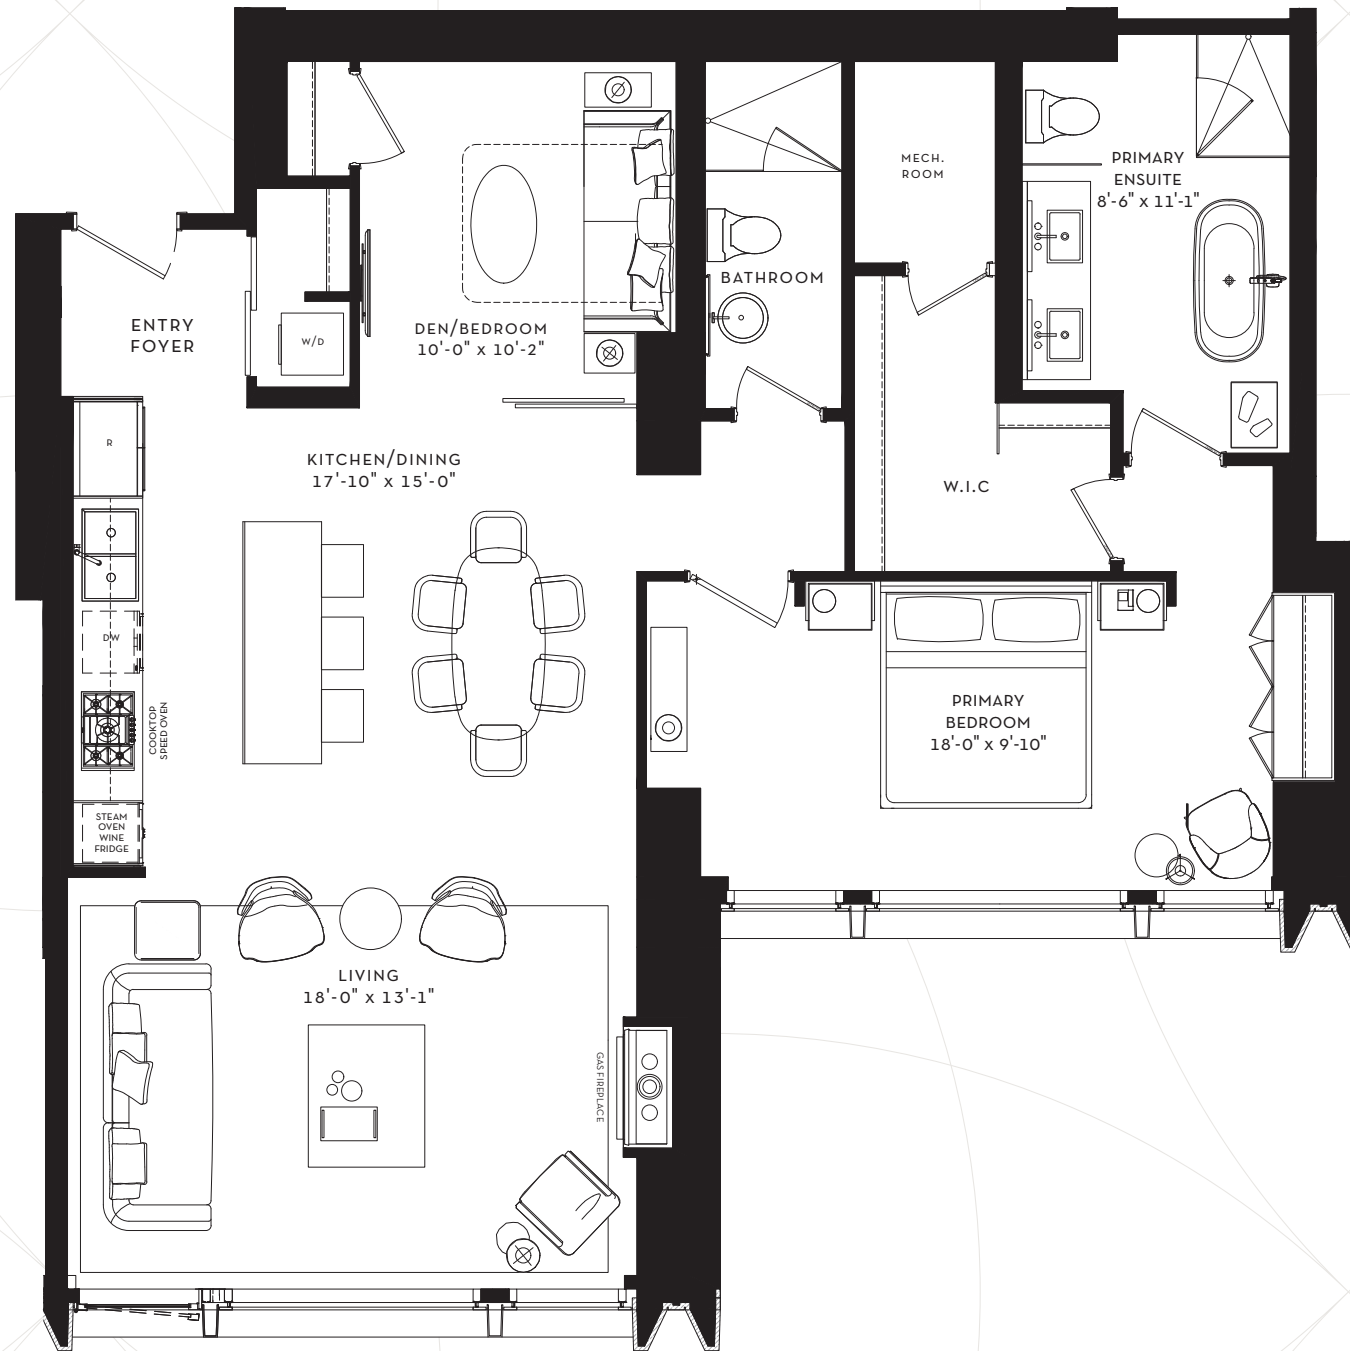

SCOLLARD

YORKVILLE

SUITE 6-7 HN

2 BEDROOM
1,393 SQ. FT.

FLOOR 6-7
1,393 SQ. FT.

All areas and stated room dimensions are approximate. Floor area measured in accordance with Tarion requirements. Actual living area will vary from floor area stated. Furniture not included. Plan may be reversed. All illustrations are artist's concept. E. & O.E. Nov 2022.