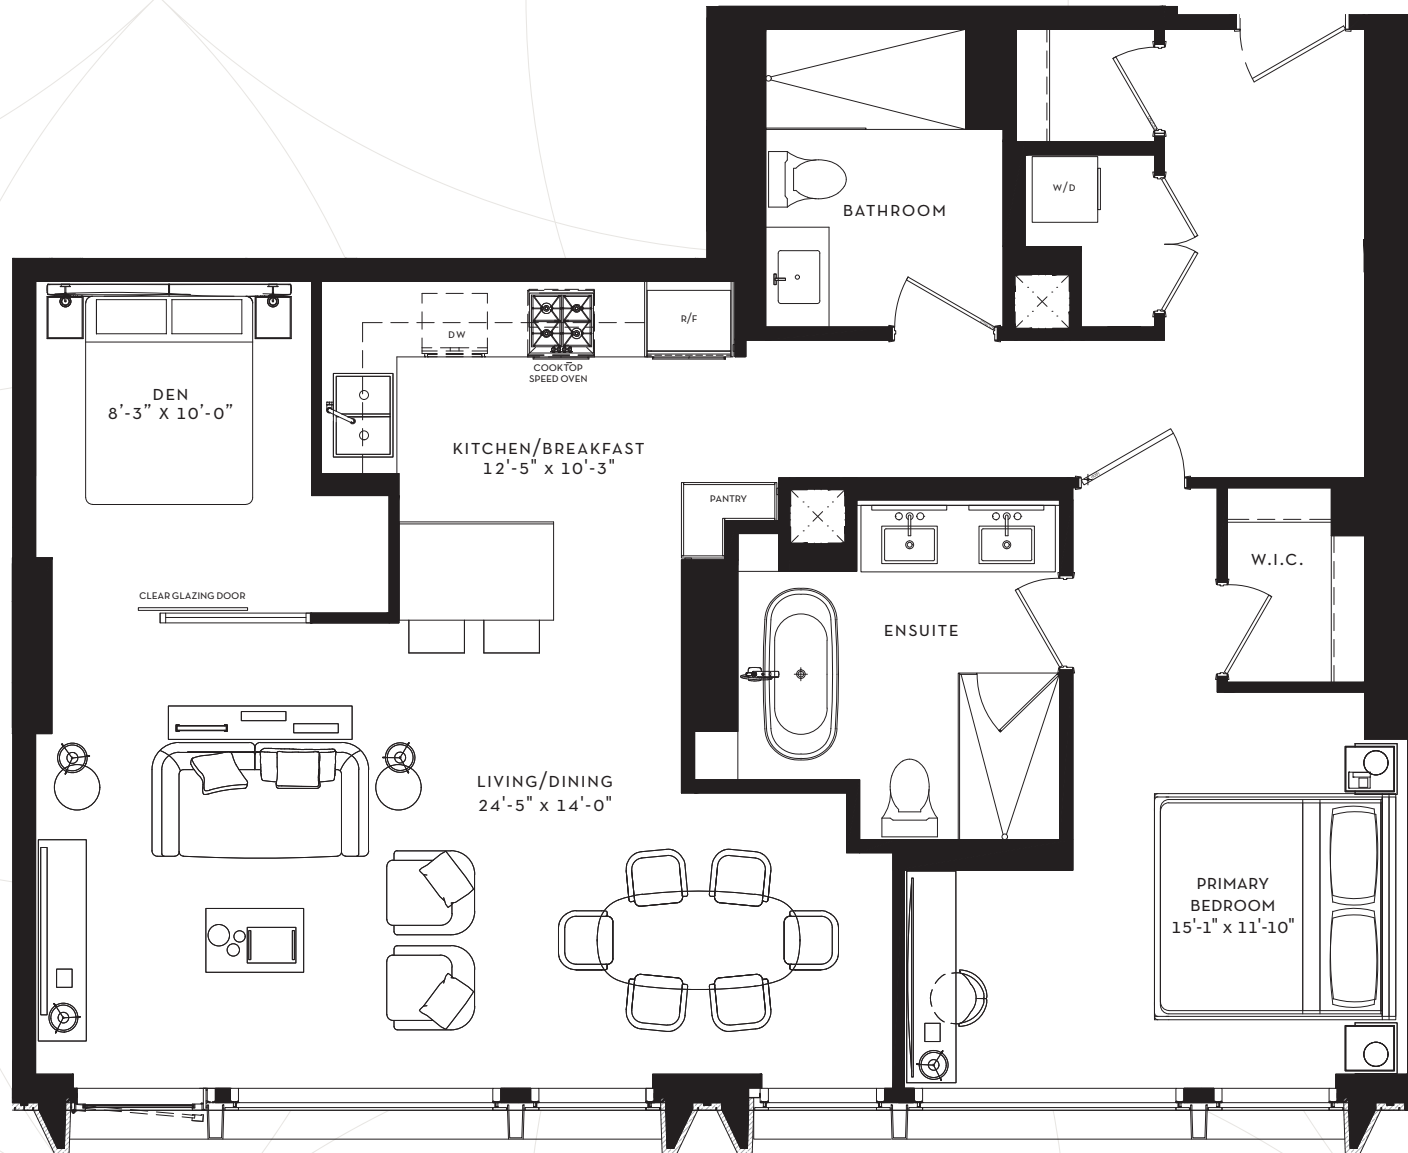

SCOLLARD

YORKVILLE

SUITE 6-7 JN

1 BEDROOM + DEN/2 BEDROOM  
1,209 SQ.FT.

FLOOR 6-7  
1,209 SQ.FT.

All areas and stated room dimensions are approximate. Floor area measured in accordance with Tarion requirements. Actual living area will vary from floor area stated. Furniture not included. Plan may be reversed. All illustrations are artist's concept. E. & O.E. Nov 2022.