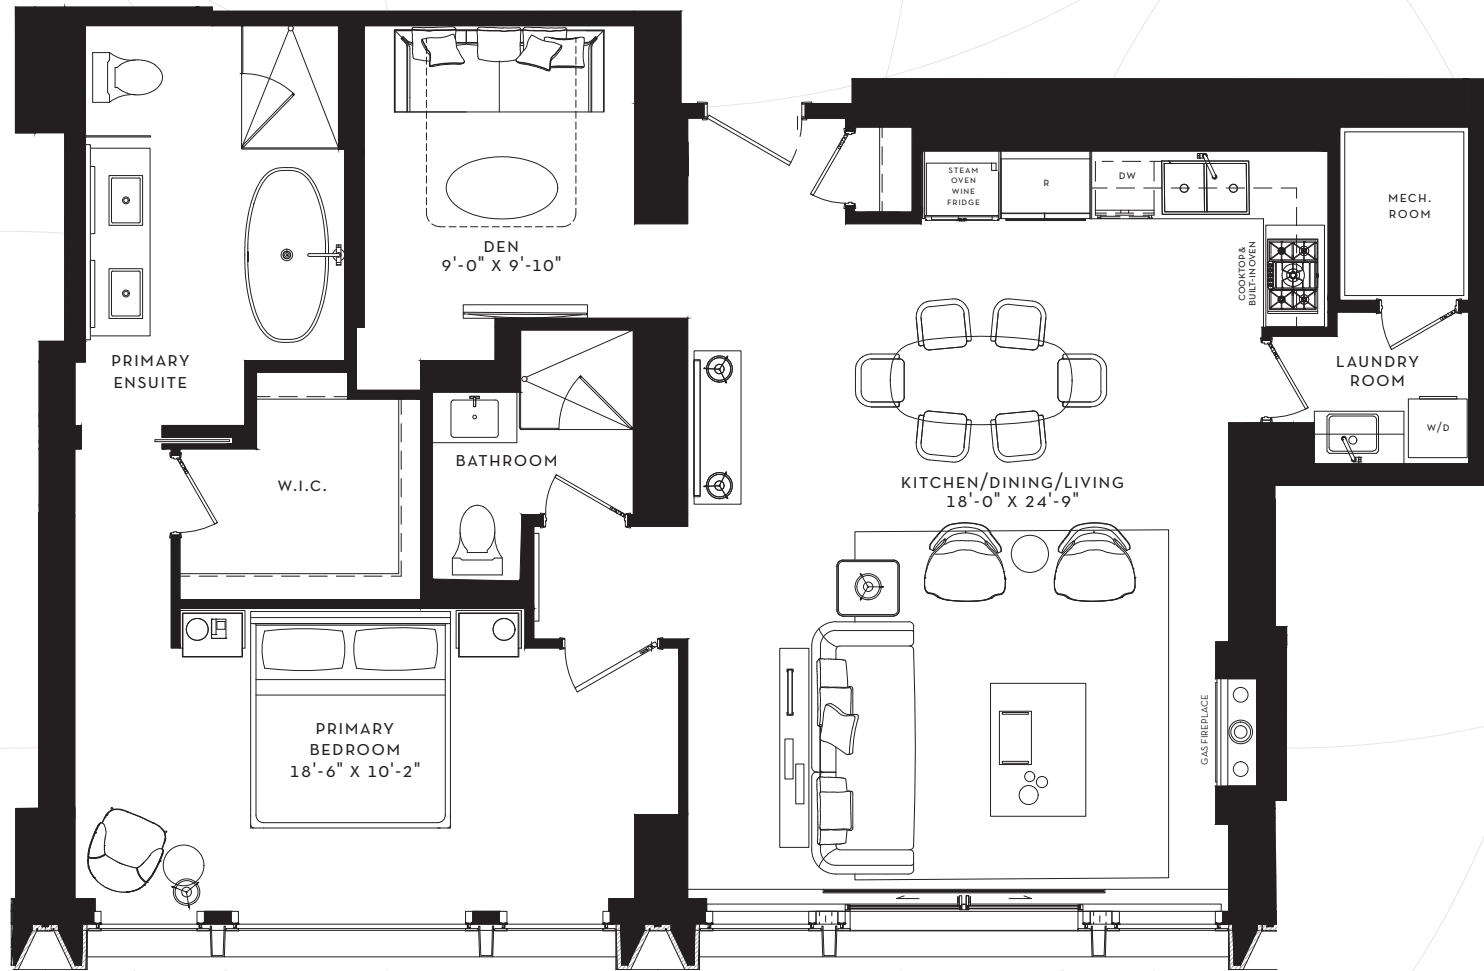

SCOLLARD

YORKVILLE

SUITE 13-14 & 25 BN

1 BEDROOM + DEN
1,293 SQ. FT.

FLOORS 13-14
1,293 SQ. FT.

FLOOR 25
1,293 SQ. FT.

All areas and stated room dimensions are approximate. Floor area measured in accordance with Tarion requirements. Actual living area will vary from floor area stated. Furniture not included. Plan may be reversed. All illustrations are artist's concept. E. & O.E. Jan 2023.