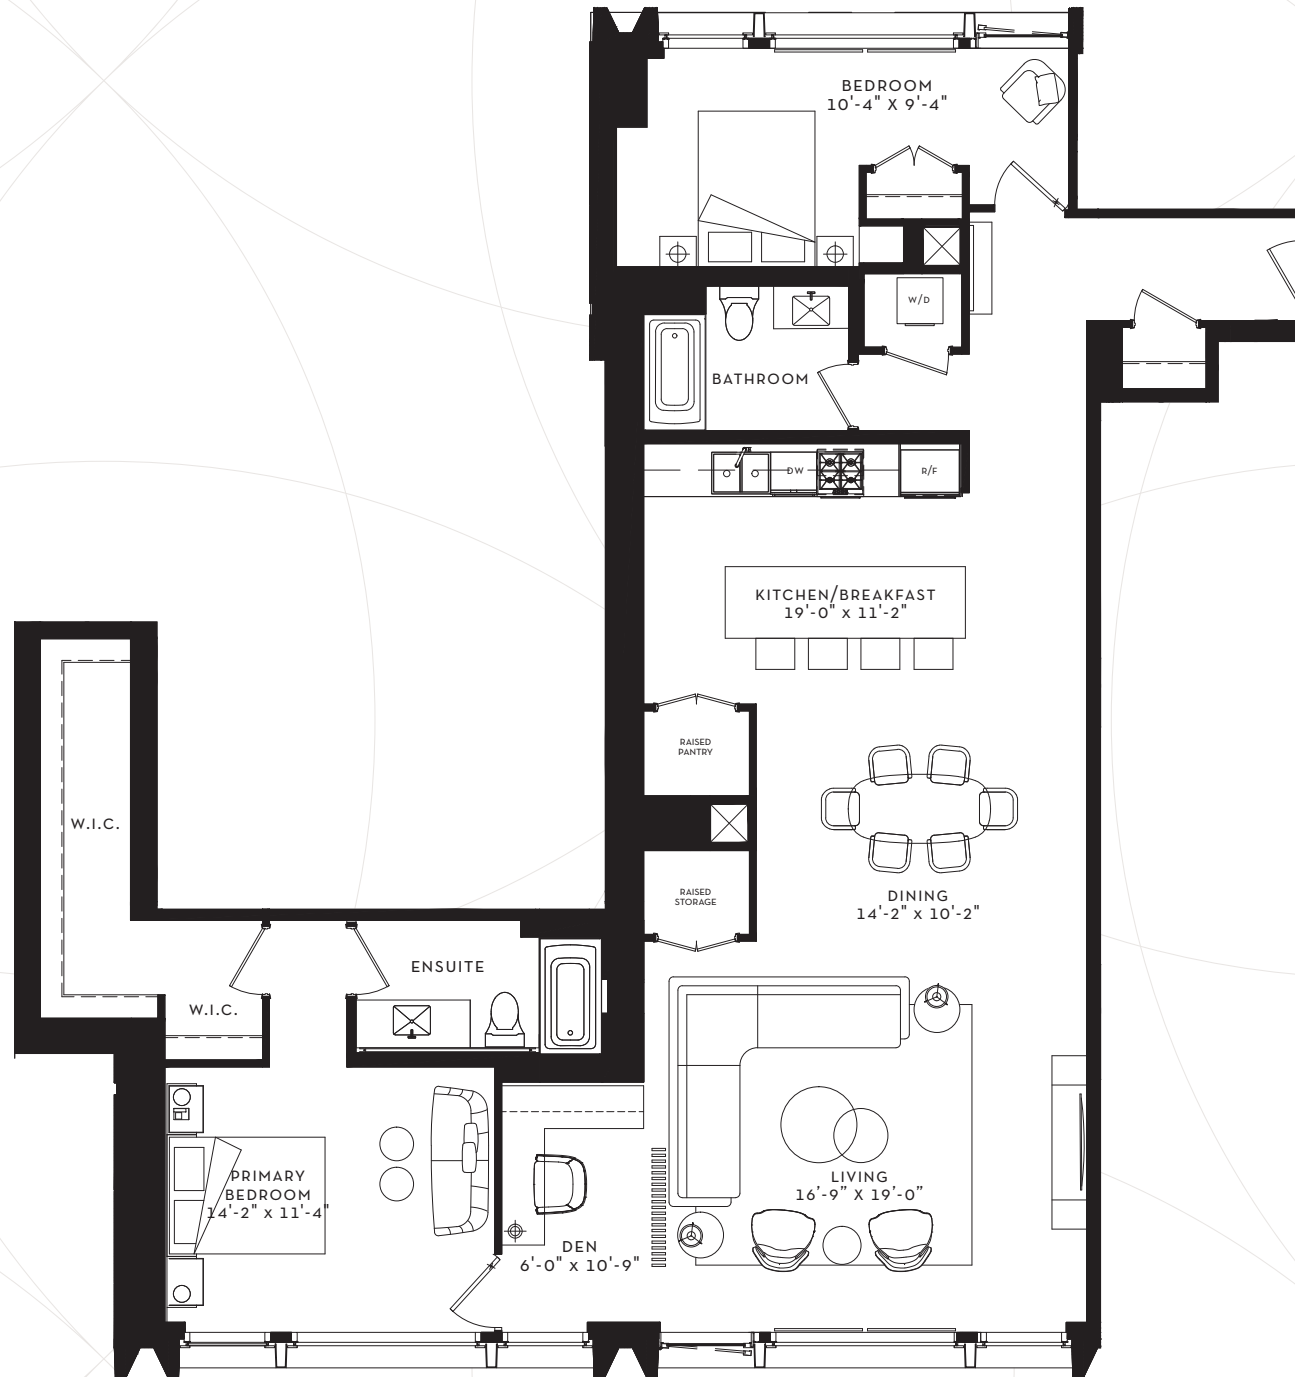

SCOLLARD

YORKVILLE

SUITE 5 AN

2 BEDROOM + DEN
1,793 SQ. FT.

FLOOR 5
1,793 SQ. FT.