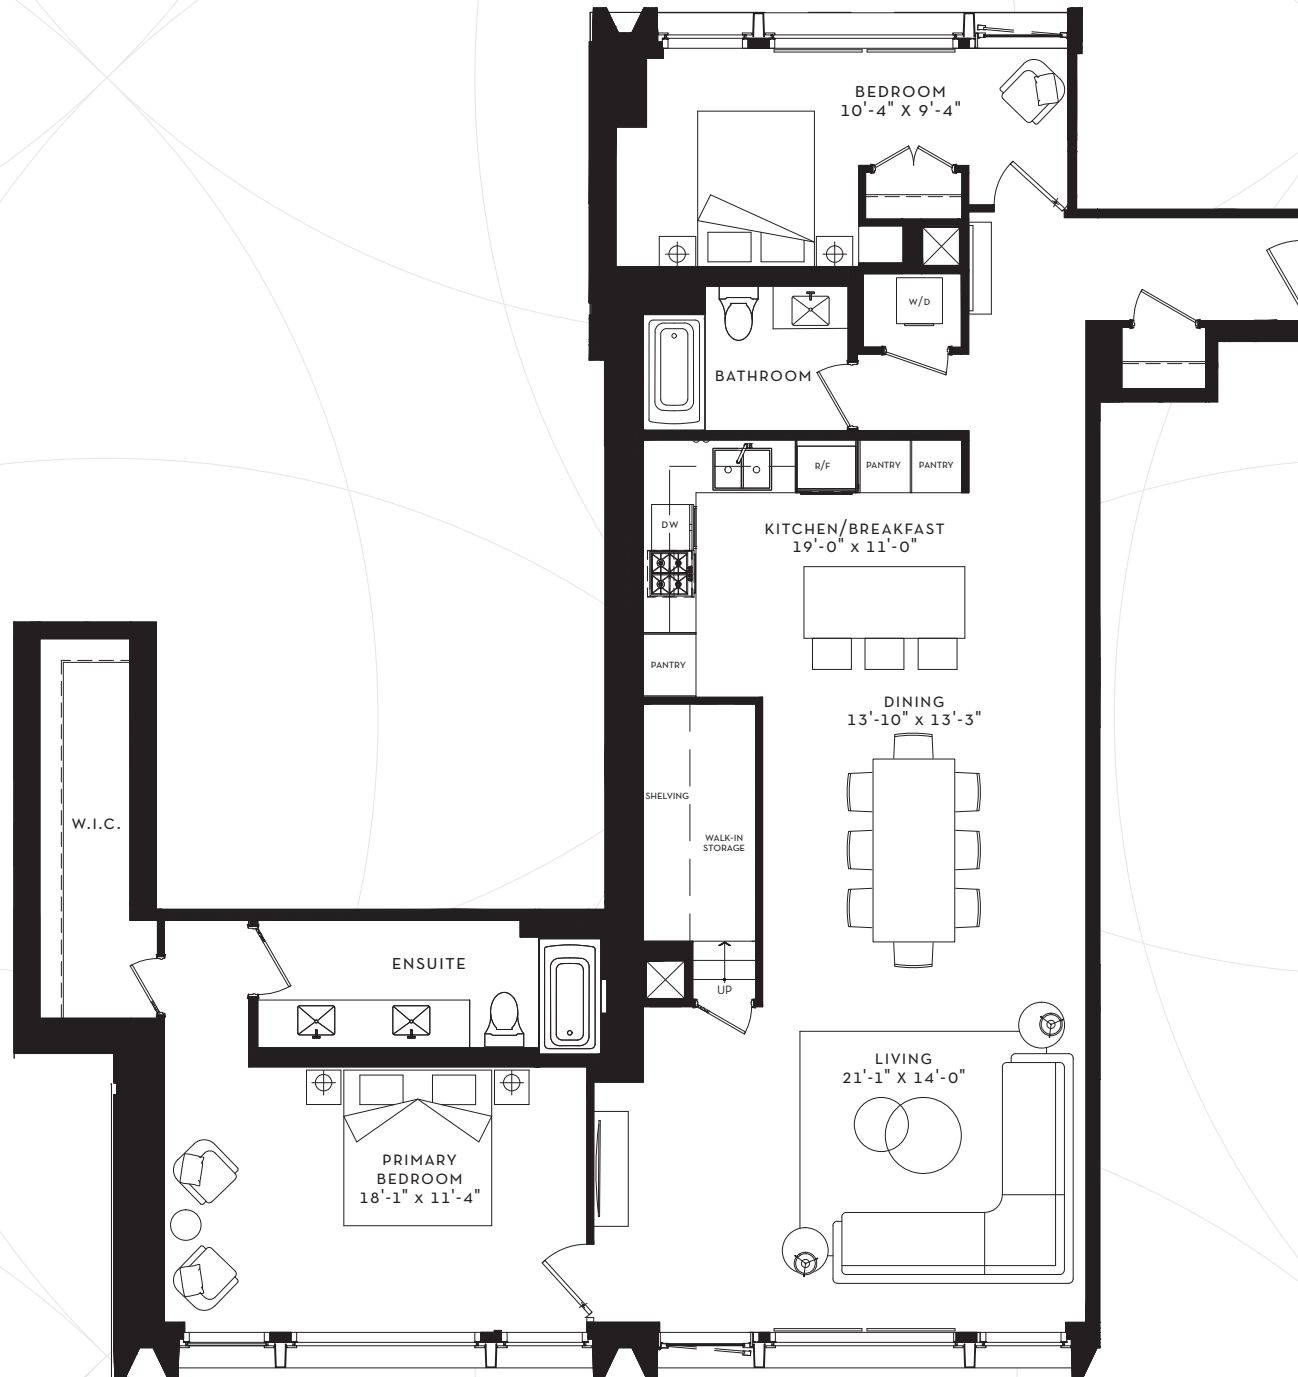

SCOLLARD

YORKVILLE

SUITE 5 AN

2 BEDROOM
1,793 SQ. FT.

FLOOR 5
1,793 SQ. FT.

All areas and stated room dimensions are approximate. Floor area measured in accordance with Tarion requirements. Actual living area will vary from floor area stated. Furniture not included. Plan may be reversed. All illustrations are artist's concept. E. & O.E. Apr 2024.