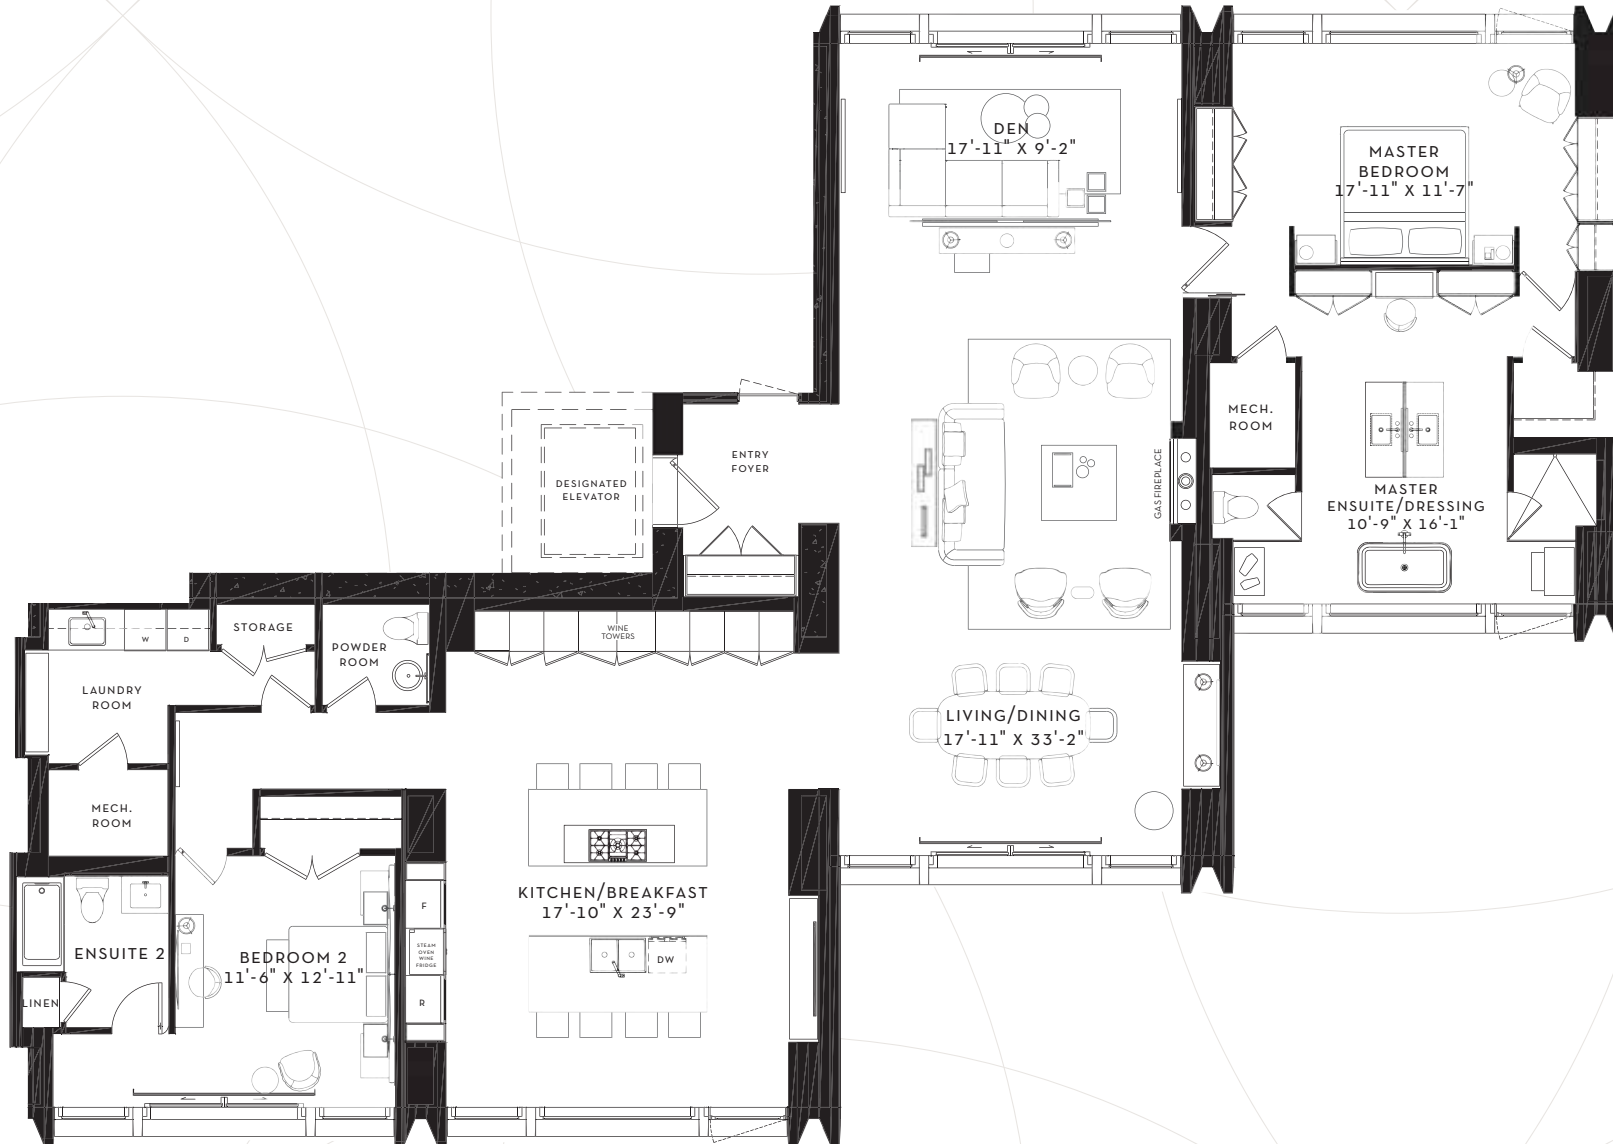

SCOLLARD

YORKVILLE

SUITE 27 S

2 BEDROOM + DEN
2,861 SQ. FT.

FLOOR 27
2,861 SQ. FT.