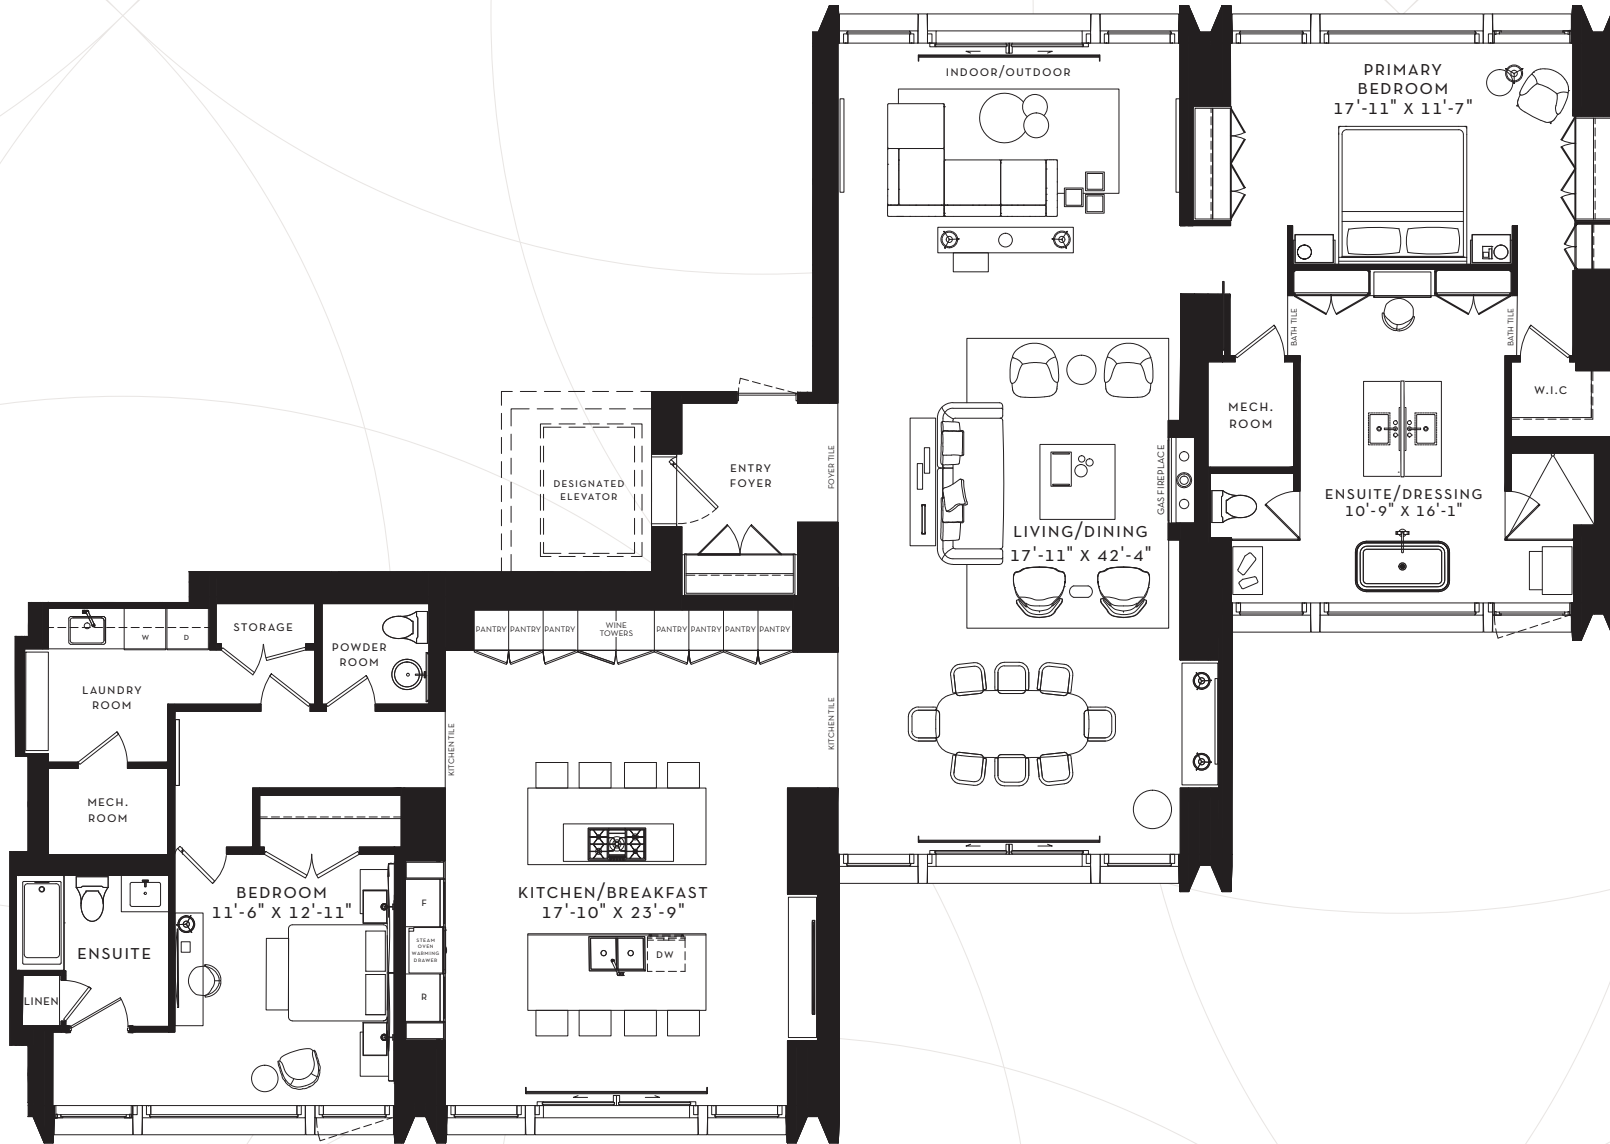

SCOLLARD

YORKVILLE

SUITE 27 S

2 BEDROOM + DEN
2,861 SQ. FT.

FLOOR 27
2,861 SQ. FT.

All areas and stated room dimensions are approximate. Floor area measured in accordance with Tarion requirements. Actual living area will vary from floor area stated. Furniture not included. Plan may be reversed. All illustrations are artist's concept. E. & O.E. Apr 2024.