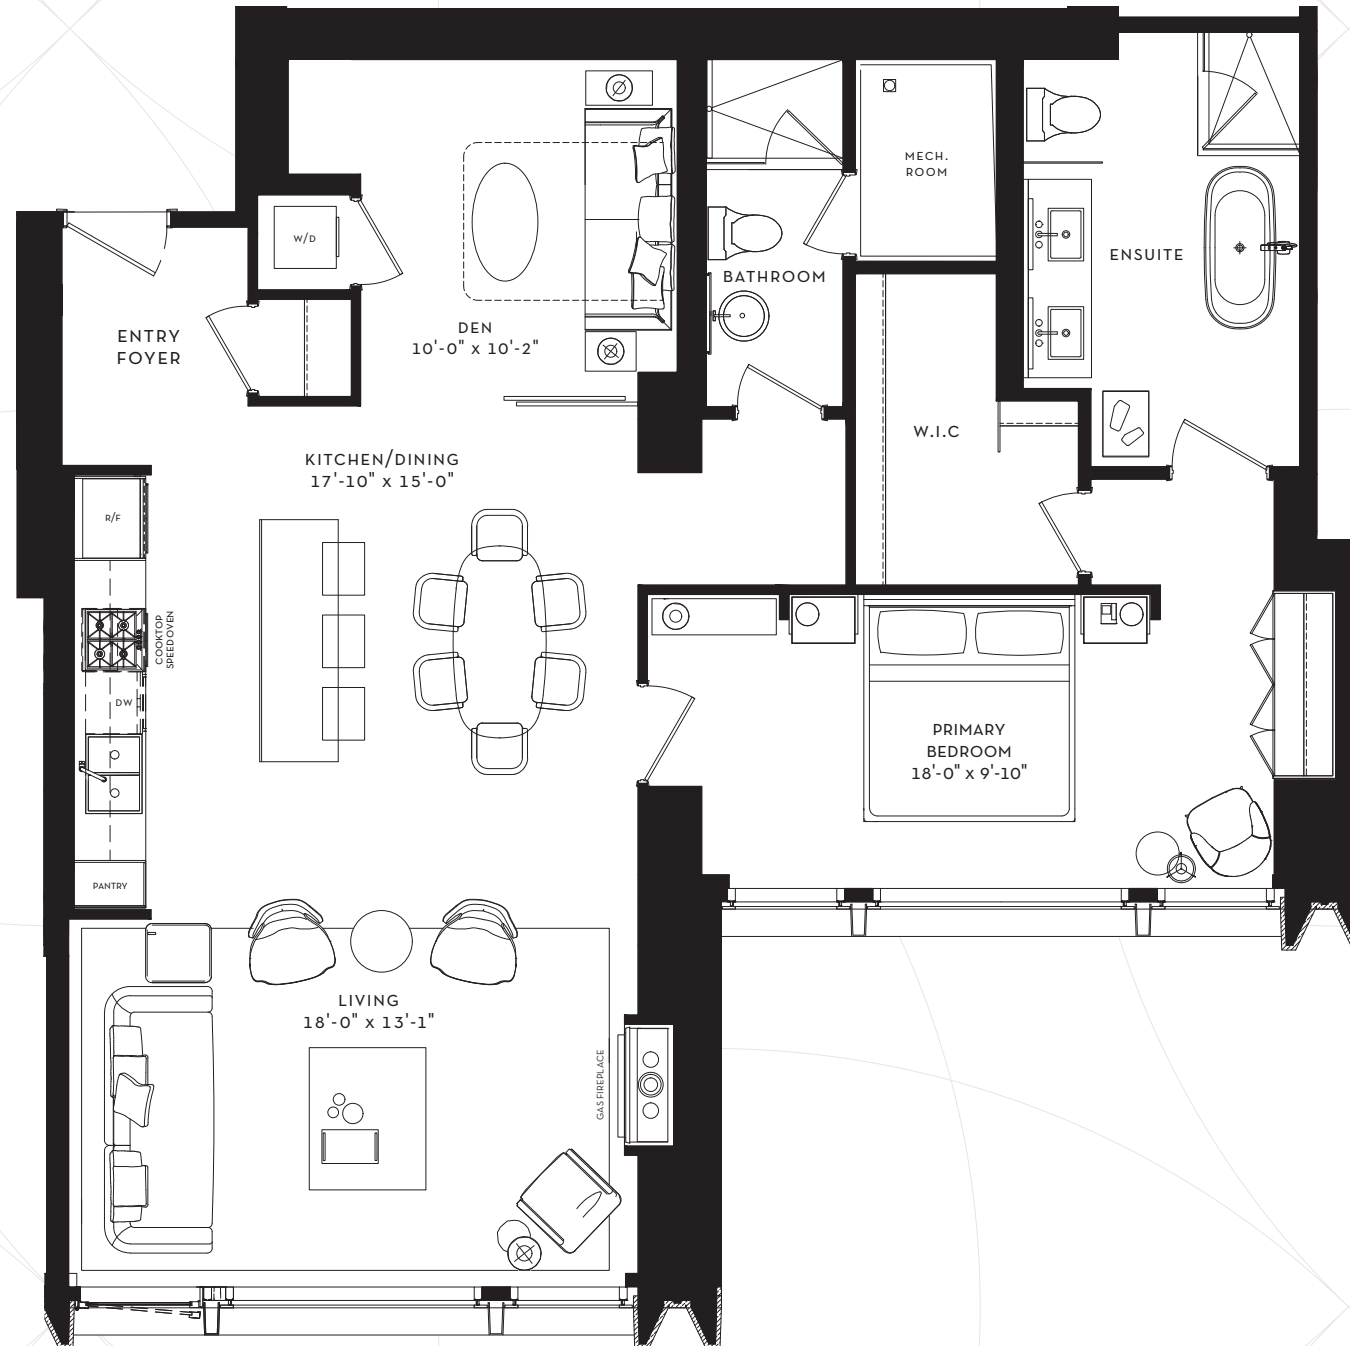

SCOLLARD

YORKVILLE

SUITE 6 HN

1 BEDROOM + DEN  
1,393 SQ. FT.

FLOOR 6  
1,393 SQ. FT.

All areas and stated room dimensions are approximate. Floor area measured in accordance with Tarion requirements. Actual living area will vary from floor area stated. Furniture not included. Plan may be reversed. All illustrations are artist's concept. E. & O.E. Apr 2024.