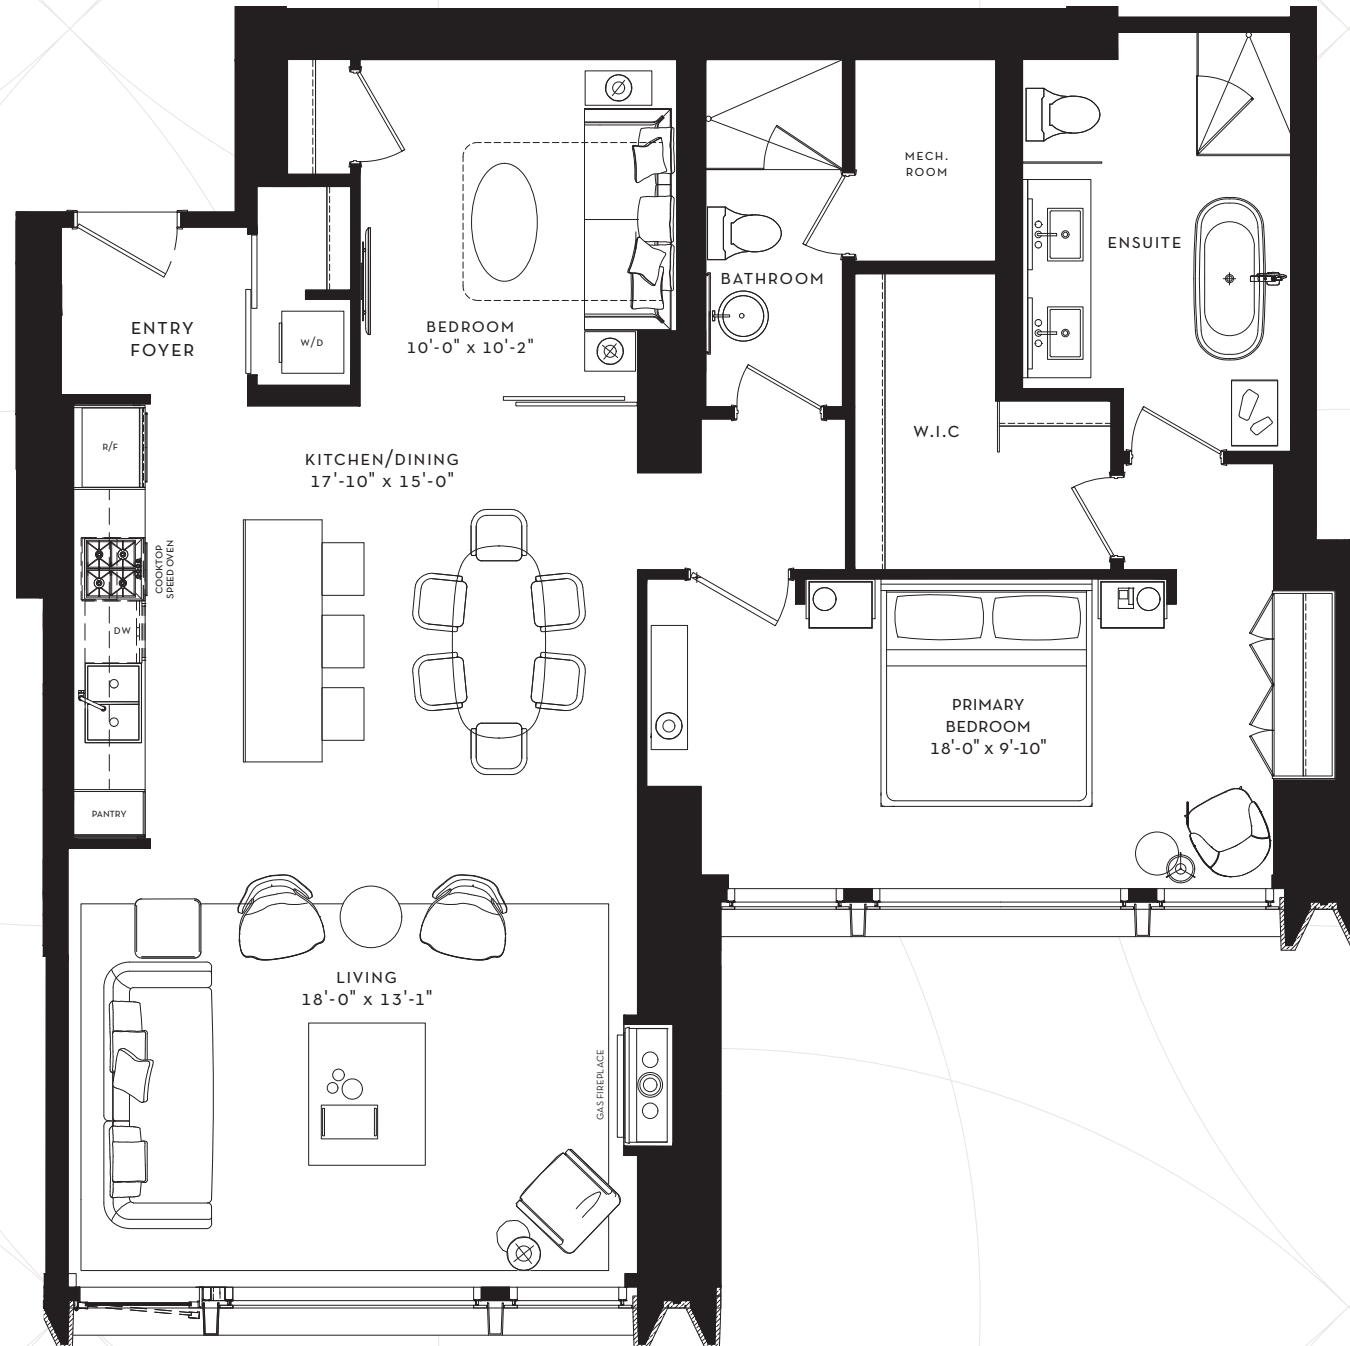

SCOLLARD

YORKVILLE

SUITE 7 HN

2 BEDROOM
1,393 SQ. FT.

FLOOR 7
1,393 SQ. FT.

All areas and stated room dimensions are approximate. Floor area measured in accordance with Tarion requirements. Actual living area will vary from floor area stated. Furniture not included. Plan may be reversed. All illustrations are artist's concept. E. & O.E. Apr 2024.