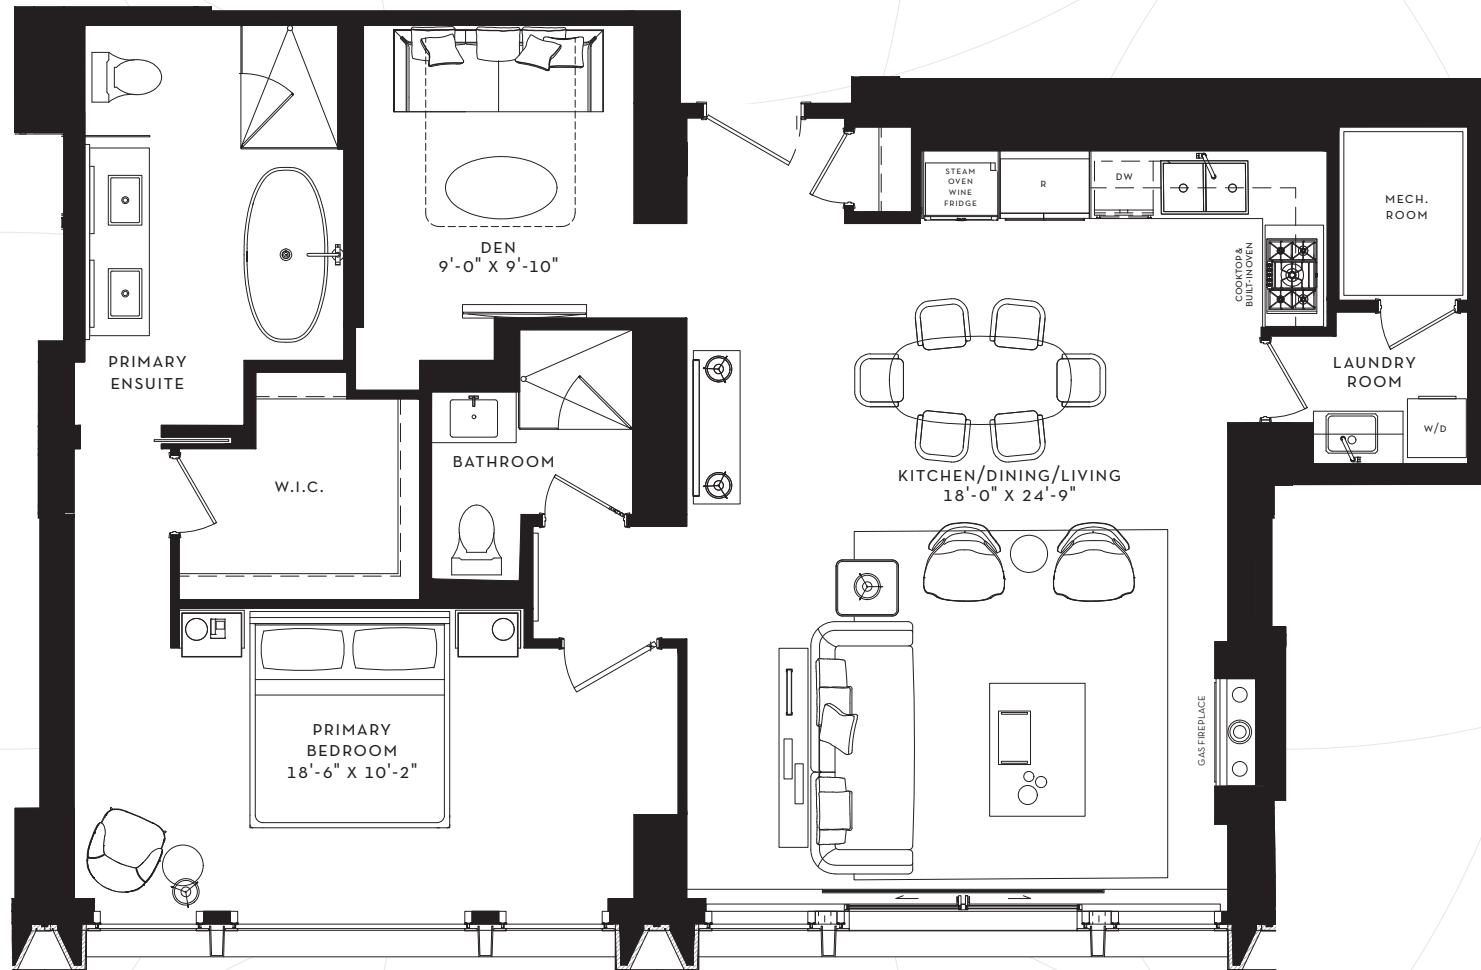

SCOLLARD

YORKVILLE

SUITE 13-14 BN

1 BEDROOM + DEN  
1,293 SQ. FT.

FLOORS 13-14  
1,293 SQ. FT.

All areas and stated room dimensions are approximate. Floor area measured in accordance with Tarion requirements. Actual living area will vary from floor area stated. Furniture not included. Plan may be reversed. All illustrations are artist's concept. E. & O.E. May 2024.