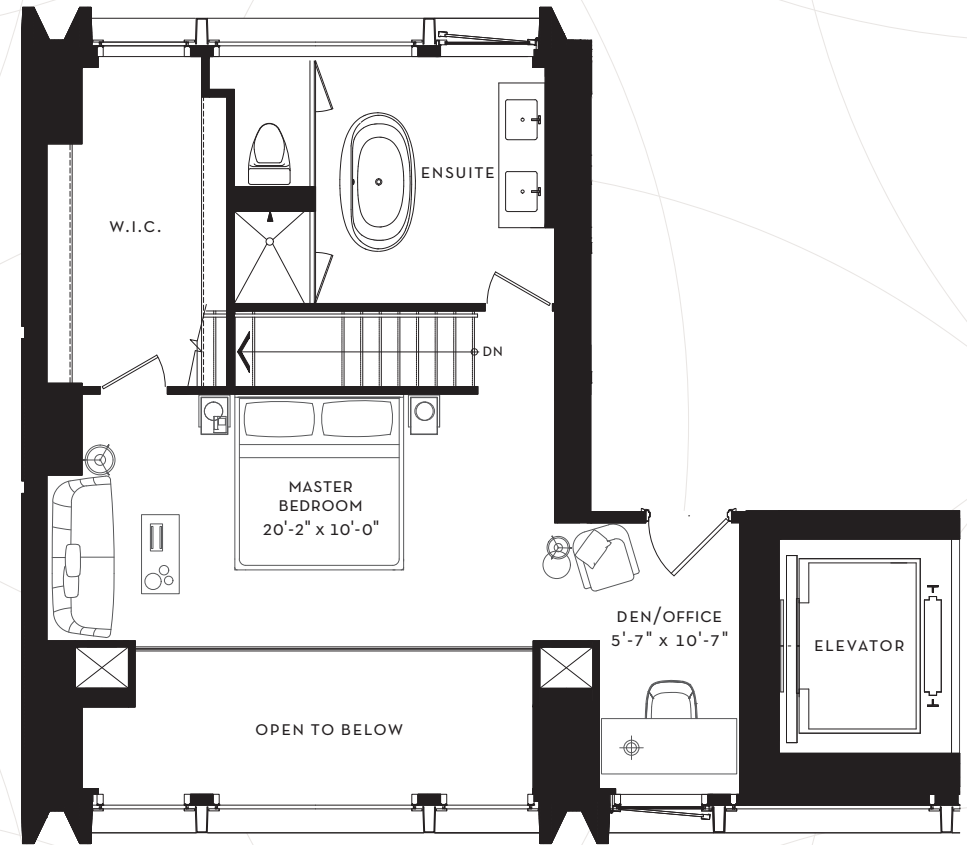

SCOLLARD

YORKVILLE

SUITE 40 AN

2 BEDROOM + DEN
1,453 SQ.FT.

DUPLEX-LEVEL 1

DUPLEX-LEVEL 2

FLOORS 40-41
1,453 SQ.FT.

All areas and stated room dimensions are approximate. Floor area measured in accordance with Tarion requirements. Actual living area will vary from floor area stated. Furniture not included. Plan may be reversed. All illustrations are artist's concept. E. & O.E. May 2024.