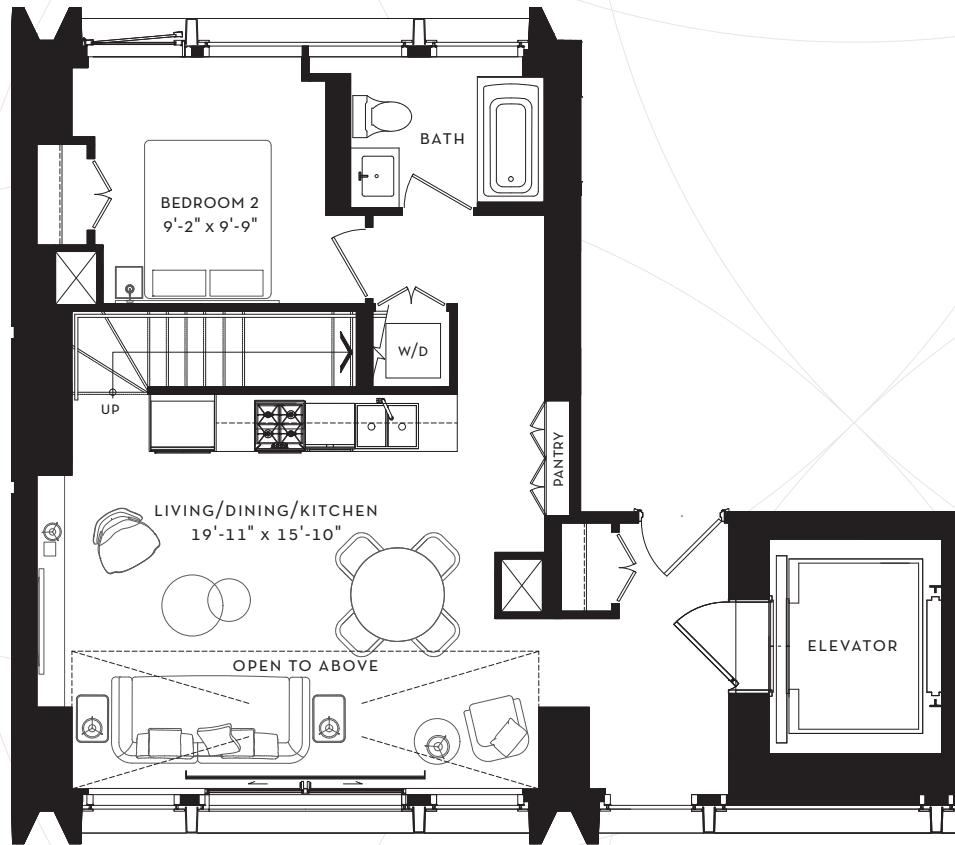

SCOLLARD

YORKVILLE

SUITE 40 AN

2 BEDROOM + DEN
1,453 SQ.FT.

DUPLEX-LEVEL 1

DUPLEX-LEVEL 2

FLOORS 40-41
1,453 SQ.FT.

All areas and stated room dimensions are approximate. Floor area measured in accordance with Tarion requirements. Actual living area will vary from floor area stated. Furniture not included. Plan may be reversed. All illustrations are artist's concept. E. & O.E. May 2024.