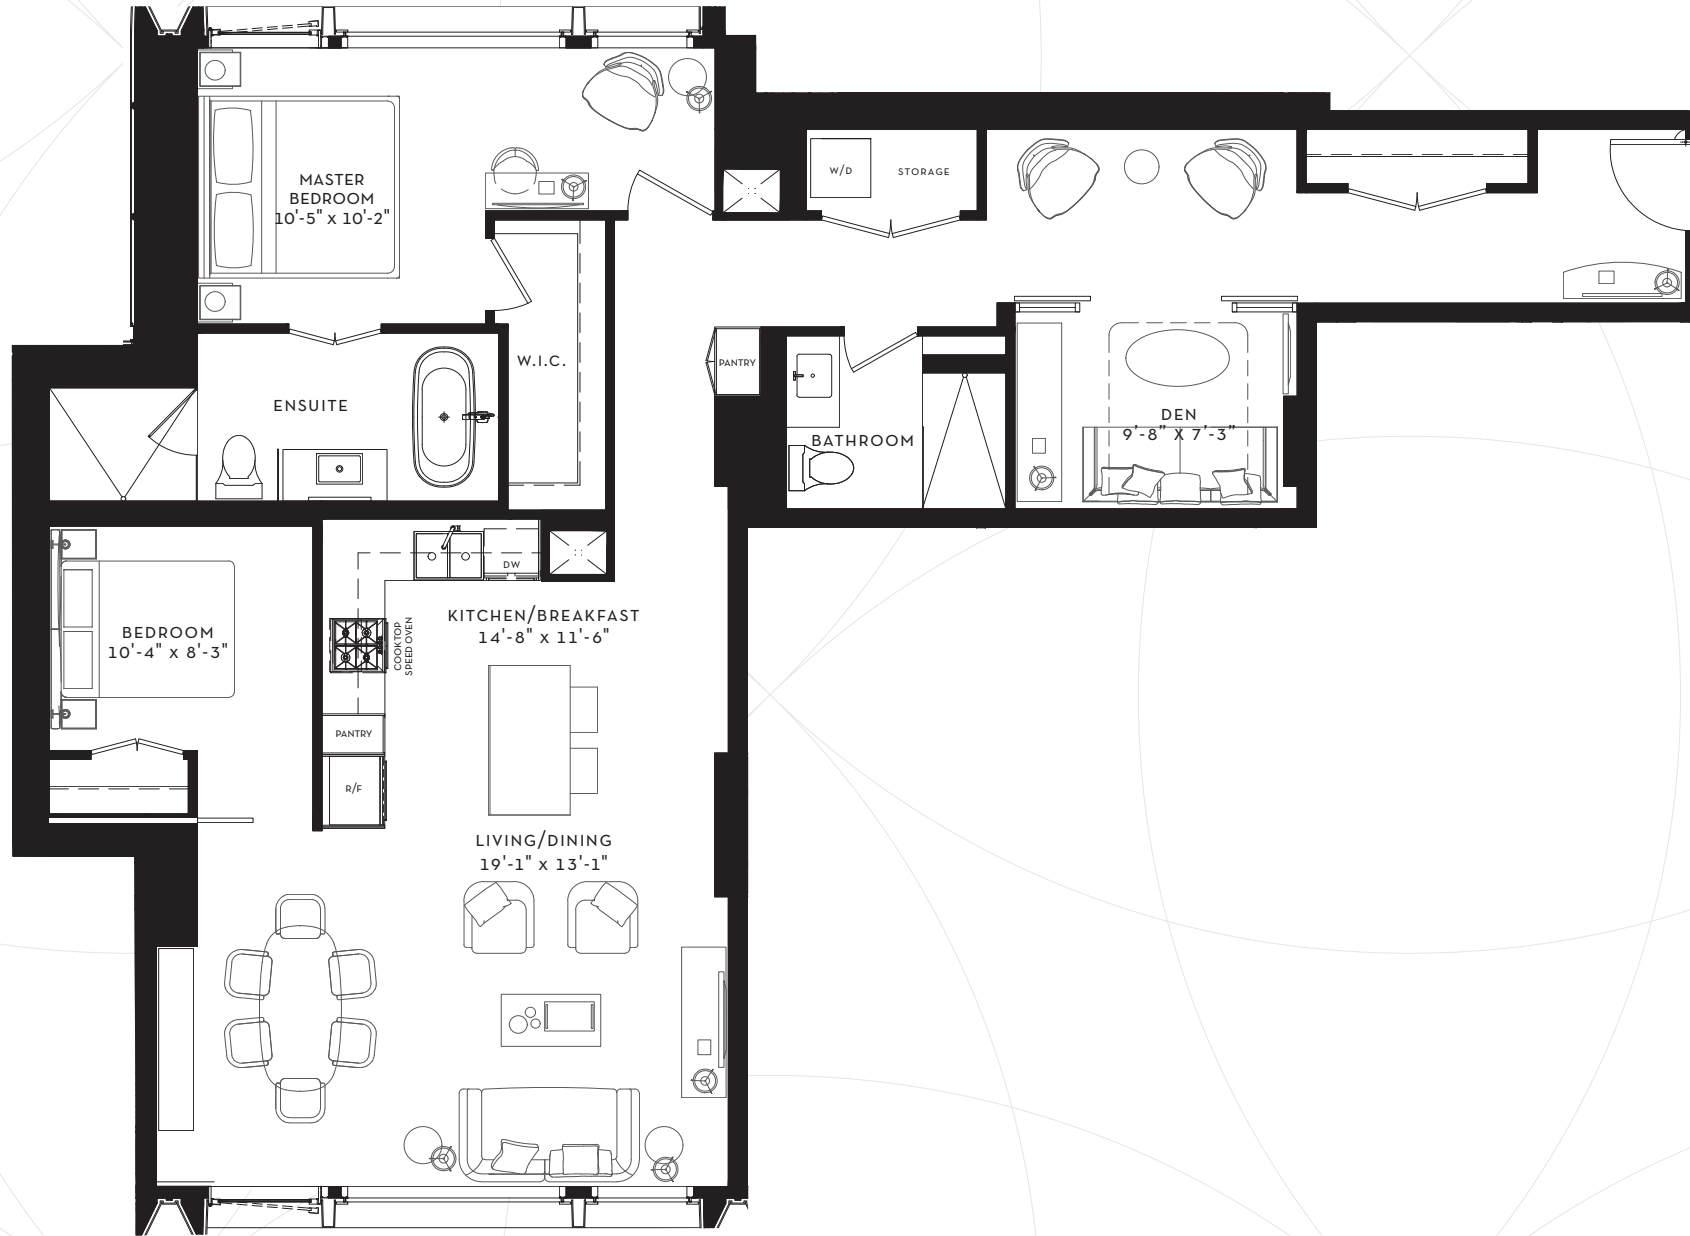

SCOLLARD

YORKVILLE

SUITE 6-8 IN

2 BEDROOM + DEN  
1,425 SQ. FT.

FLOOR 6-8  
1,425 SQ. FT.

All areas and stated room dimensions are approximate. Floor area measured in accordance with Tarion requirements. Actual living area will vary from floor area stated. Furniture not included. Plan may be reversed. All illustrations are artist's concept. E. & O.E. May 2024.